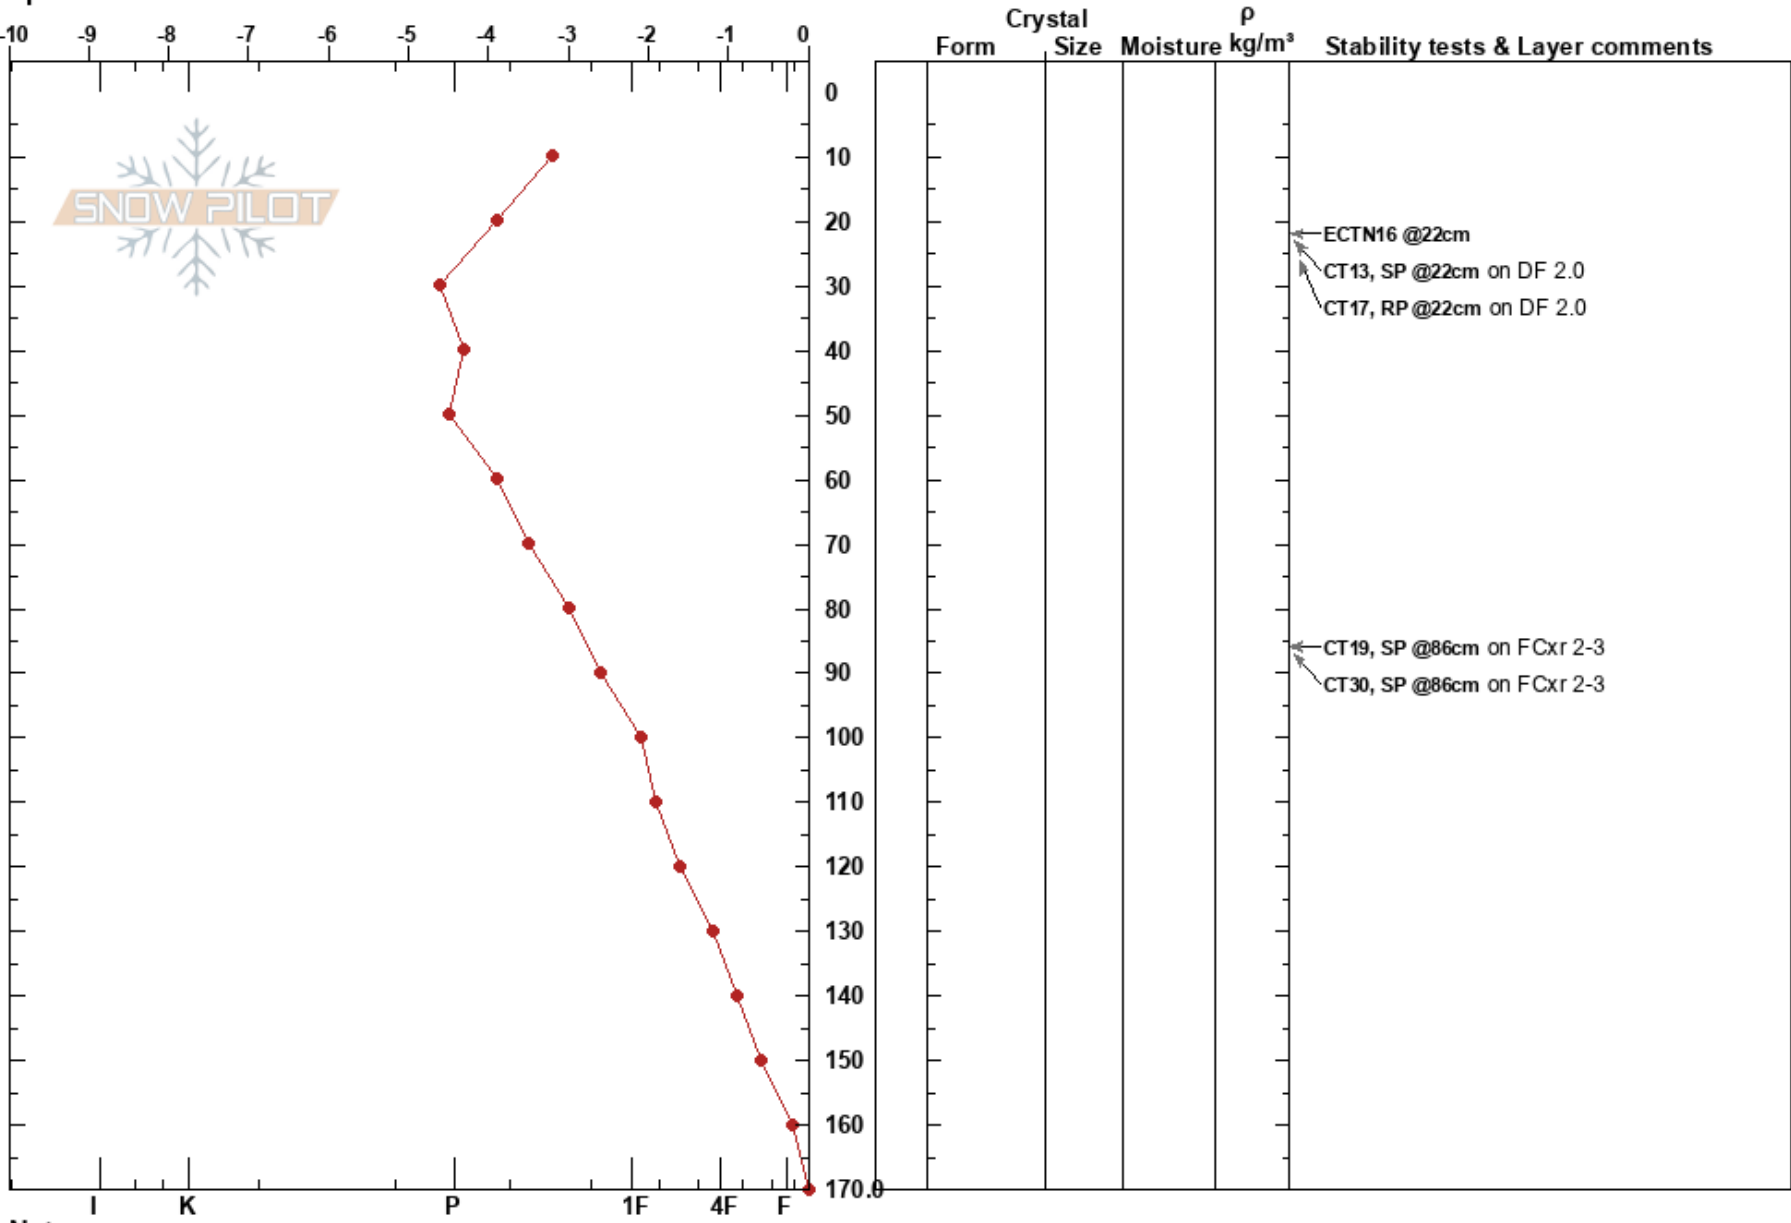

MPS-East Tsuisus rd
 Monashee
 BC
Elevation: 2141 m
Aspect: SE
Specifics:

Ryan Harvey
 24/11/2020 - 10:00
Co-ord: 50.43450N, -118.25058W
Slope Angle: 18°
Wind Loading: no

Stability: HS:170
Air Temperature: -5.5°C **PF:**35
Sky Cover: OVC
Precipitation: S-1
Wind: S Light Breeze

Layer Notes:

Notes: Open slope @ TL. Mostly smooth.