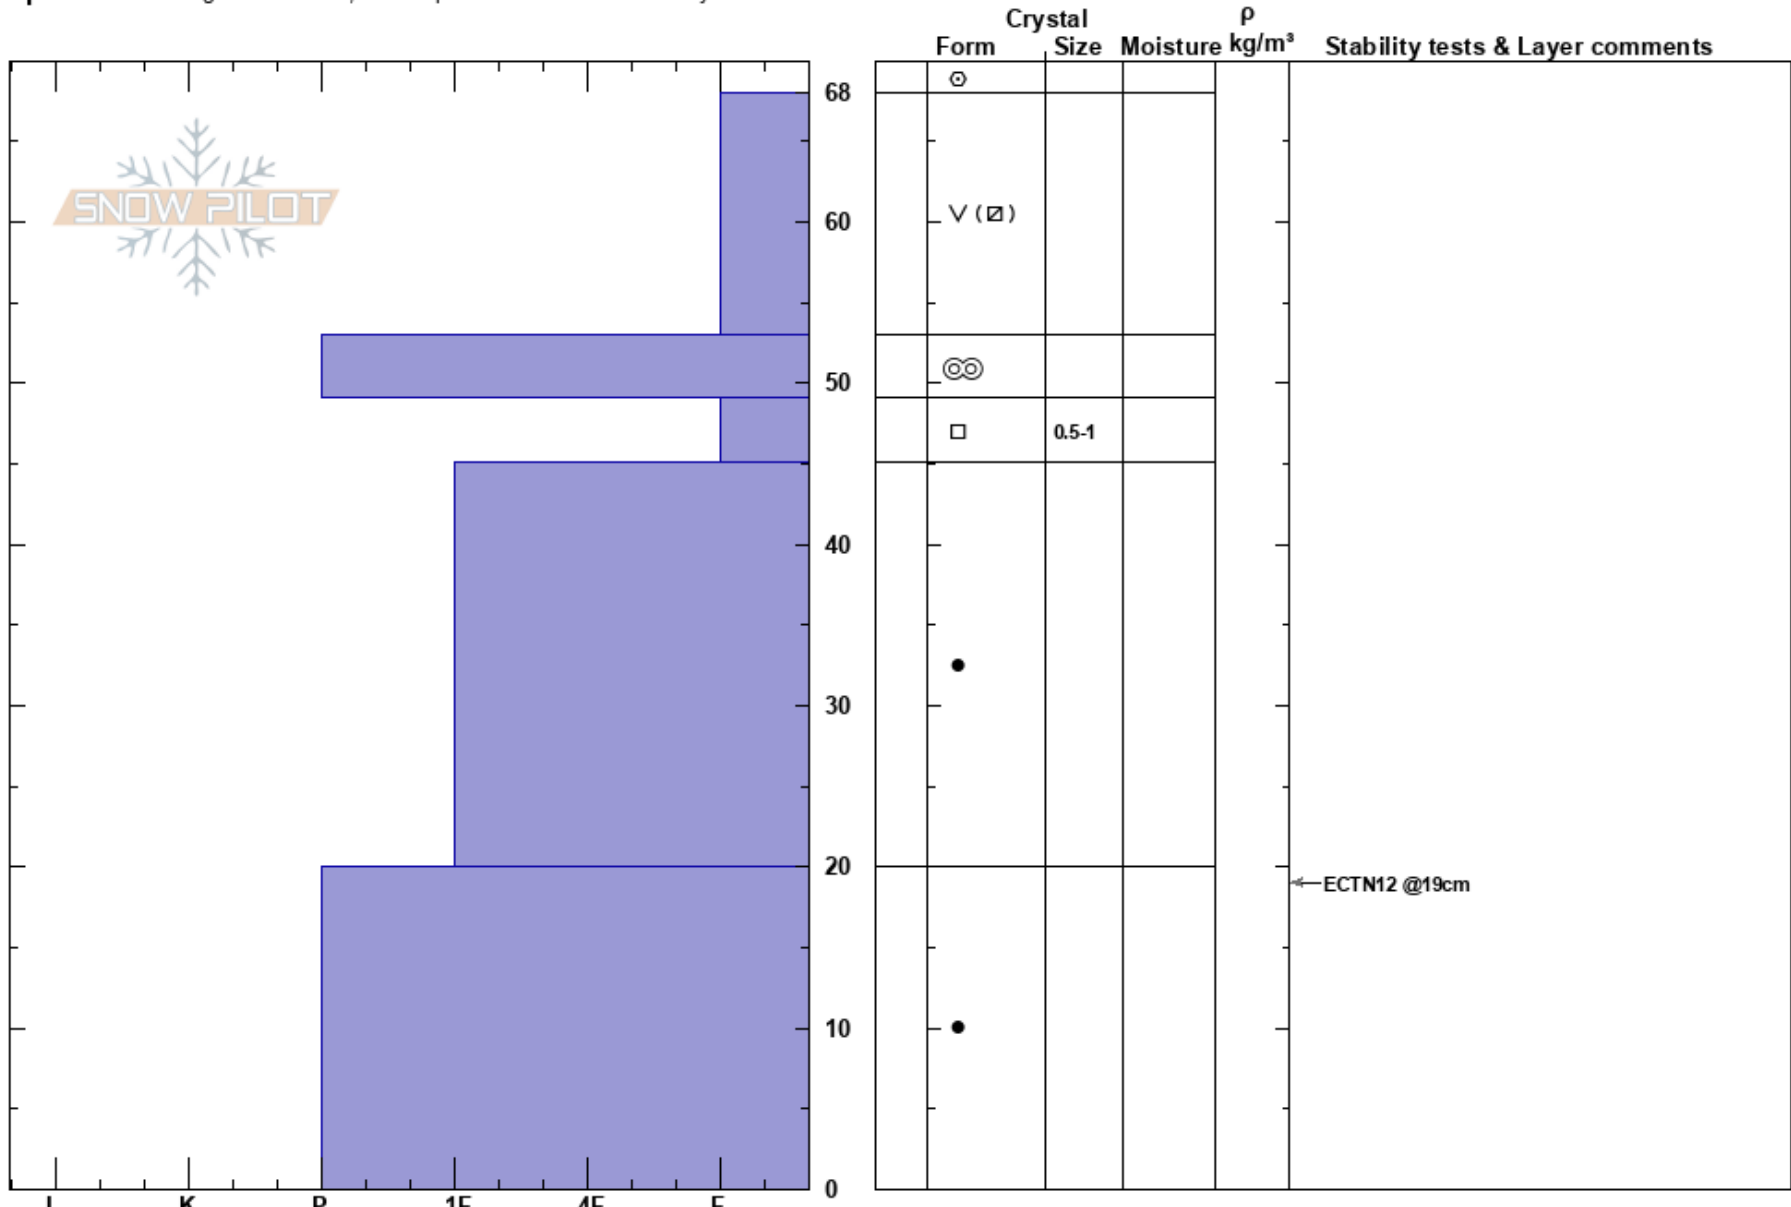

Headwall Below GasEx 1 Eric Worth
 Teton Range 11/24/2020 - 11:00am
 WY Co-ord: 43.60302N, -110.85615W
 Elevation: 9521 ft Slope Angle: 35°
 Aspect: 140° Wind Loading:
 Specifics: Pit dug in a Ski Area; Pit is representative of backcountry

Stability: HS:68
 Air Temperature: -7°C PF:60 53-49cm:Problematic layer
 Sky Cover: SCT PS: 15
 Precipitation: NO
 Wind: Calm

Notes: Preseason pit on the Headwall below GasEx 1 at JHMR. Observers: Mike Rheam, Eric Worth. Facets over the MFC could pose a problem with future loading.