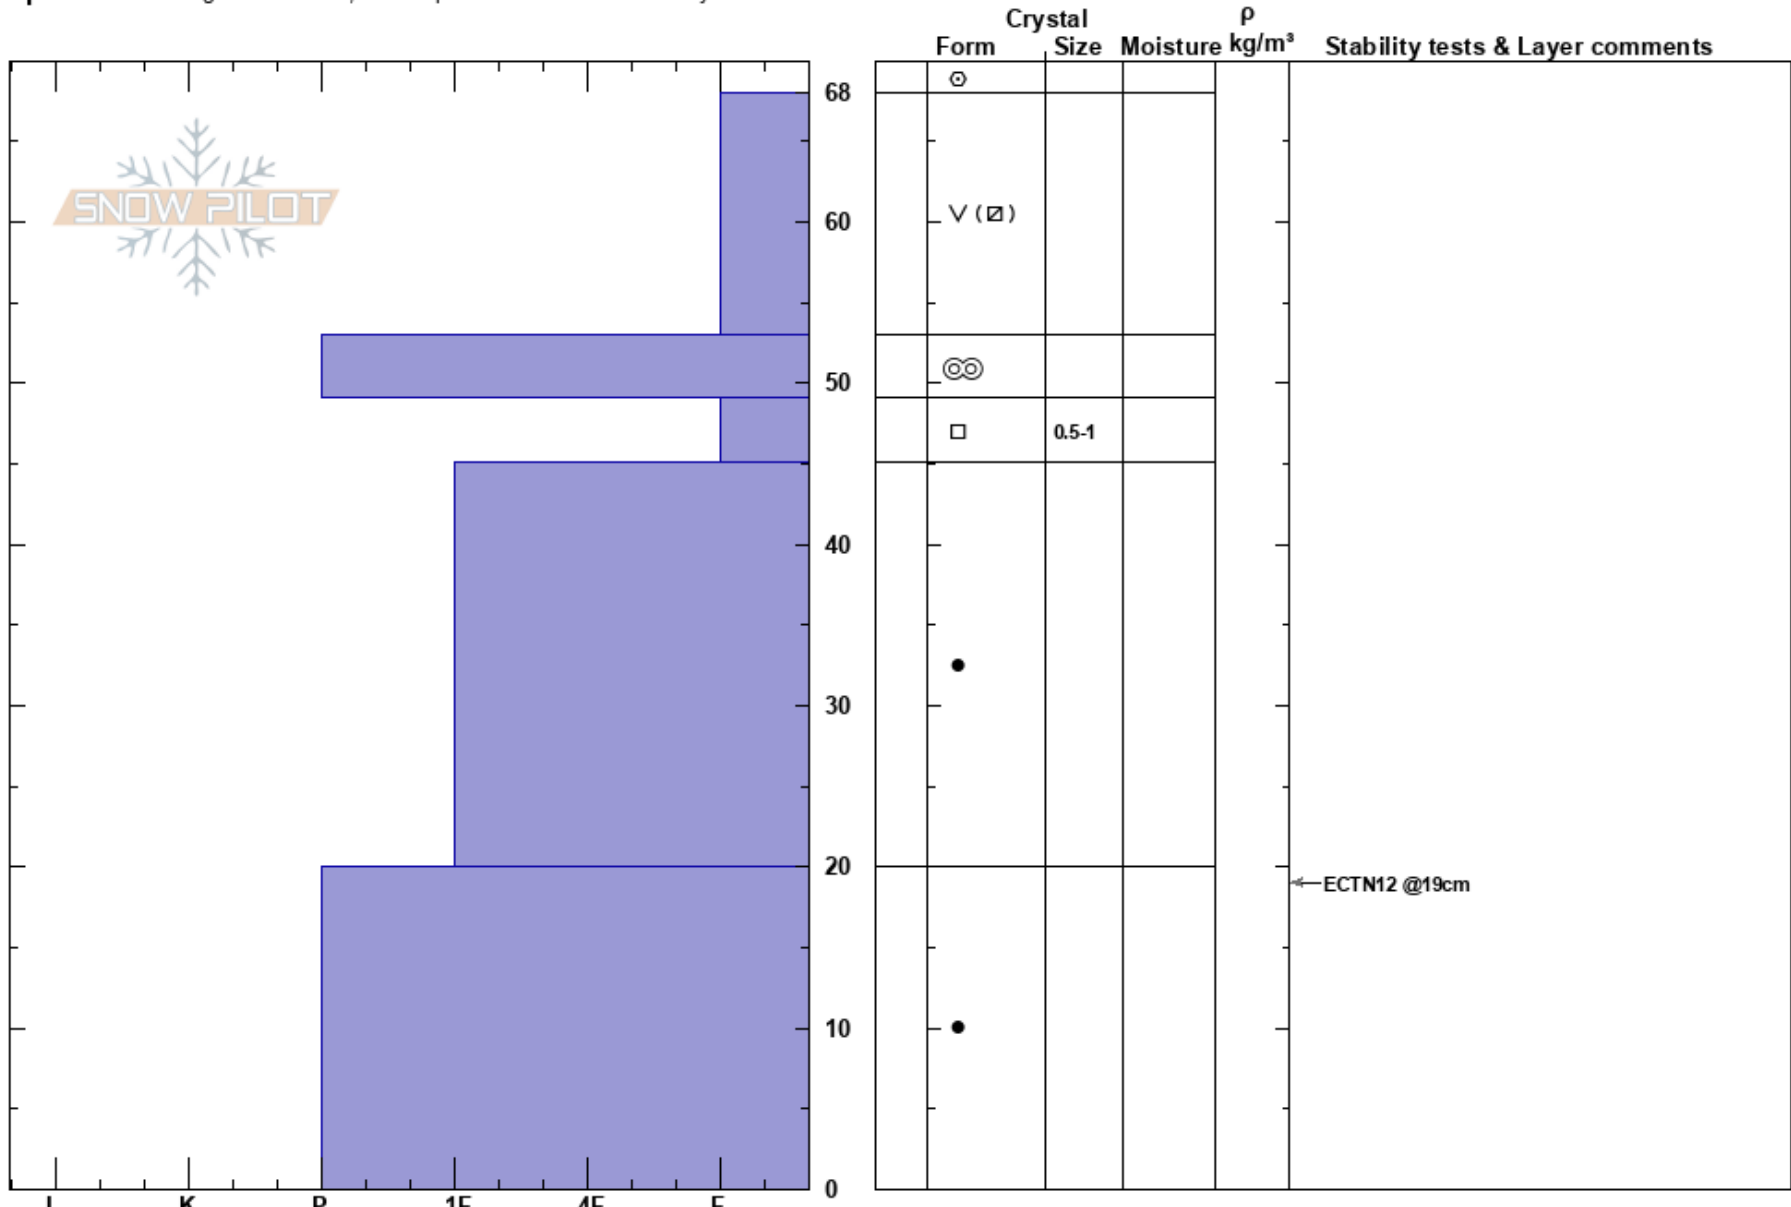

Headwall Below GasEx 1 Eric Worth  
 Teton Range 11/24/2020 - 11:00am  
 WY Co-ord: 43.60302N, -110.85615W  
 Elevation: 9521 ft Slope Angle: 35°  
 Aspect: 140° Wind Loading:  
 Specifics: Pit dug in a Ski Area; Pit is representative of backcountry

Stability: HS:68  
 Air Temperature: -7°C PF:60 53-49cm:Problematic layer  
 Sky Cover: SCT PS: 15  
 Precipitation: NO  
 Wind: Calm

Notes: Preseason pit on the Headwall below GasEx 1 at JHMR. Observers: Mike Rheam, Eric Worth. Facets over the MFC could pose a problem with future loading.