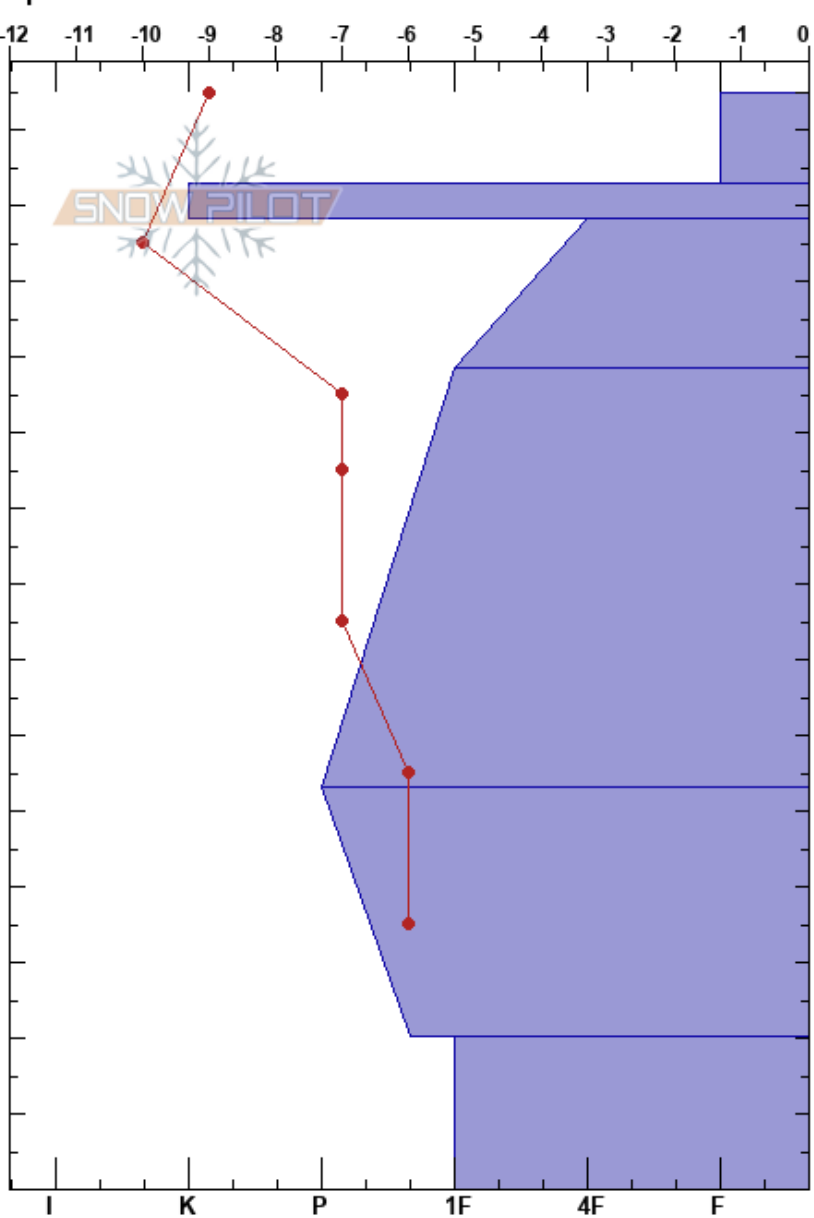

Stumpy's
 Chugach Range
 AK
 Elevation: 4800 ft
 Aspect: NE
 Specifics:

Max Wittenberg
 03/22/2017 - 11:00am
 Co-ord: 61.00311N, -145.69270E
 Slope Angle: 25°
 Wind Loading: previous

Stability:
 Air Temperature: -8°C
 Sky Cover: BKN
 Precipitation: NO
 Wind: E Calm

HS:145
 PF:25

Layer Notes:

Form	Crystal		ρ kg/m ³	Stability tests & Layer comments
	Size	Moisture		
+	1.5	D		
•	0.3	D		
□ (B)	0.5-1			
⊖ (•)				
• (B)				
^	2			

Notes: