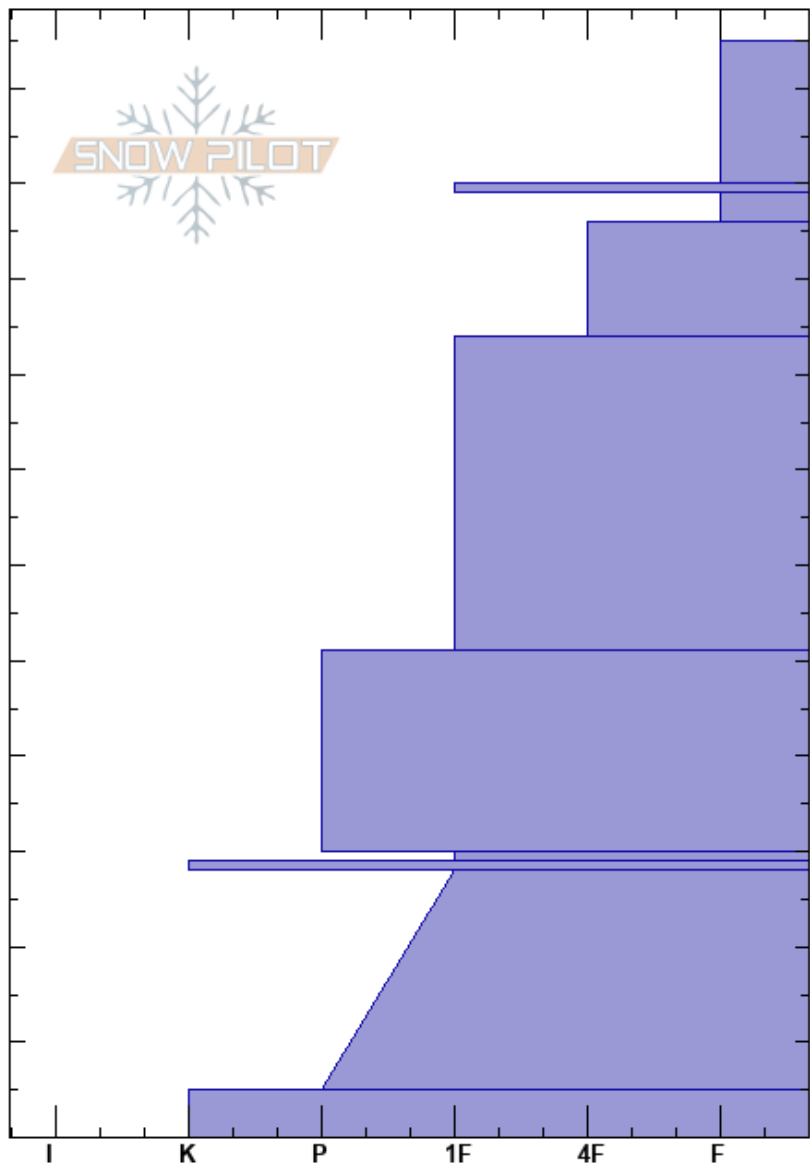

Shot 12
 Teton Range
 WY
 Elevation: 9245 ft
 Aspect: 30°
 Specifics: Pit dug in a Ski Area; Pit is representative of backcountry

Eric Worth
 11/24/2020 - 10:00pm
 Co-ord: 43.60304N, -110.85301W
 Slope Angle: 35°
 Wind Loading:

Stability: HS:115
 Air Temperature: -8°C
 Sky Cover: SCT
 Precipitation: NO
 Wind: Calm
 Layer Notes: 29-28cm: Problematic layer

Depth (cm)	Crystal Form	Crystal Size	Moisture	ρ kg/m ³	Stability tests & Layer comments
115	+				
110	⊠ (Δ)				
100	⊙ ⊙				
95	⊠				
90	/				
85					
80					
70	•				
60					
50					
40	•				
30	⊠				
25	⊙ ⊙				
20					
15	⊠				
10					
0	⊙ ⊙				ECTX