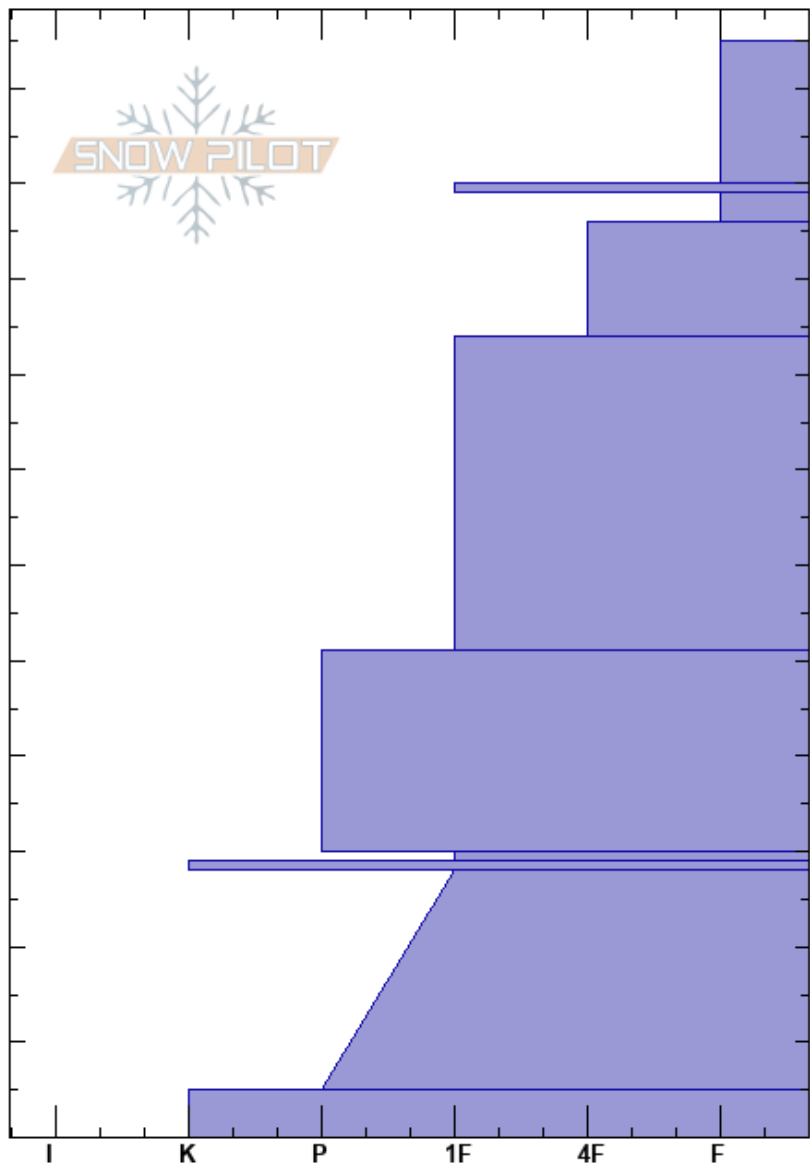

Shot 12
 Teton Range
 WY
 Elevation: 9245 ft
 Aspect: 30°
 Specifics: Pit dug in a Ski Area; Pit is representative of backcountry

Eric Worth
 11/24/2020 - 10:00pm
 Co-ord: 43.60304N, -110.85301W
 Slope Angle: 35°
 Wind Loading:

Stability: HS:115
 Air Temperature: -8°C
 Sky Cover: SCT
 Precipitation: NO
 Wind: Calm
 Layer Notes: 29-28cm: Problematic layer

Depth (cm)	Crystal		Moisture	ρ kg/m ³	Stability tests & Layer comments
	Form	Size			
115	+				
110	⊠ (Δ)				
100	⊙⊙				
95	⊠				
90	/				
80					
70	•				
60					
50					
40	•				
35	⊠				
30	⊙⊙				
25					
20					
15	⊠				
10					
5	⊙⊙				
0					ECTX