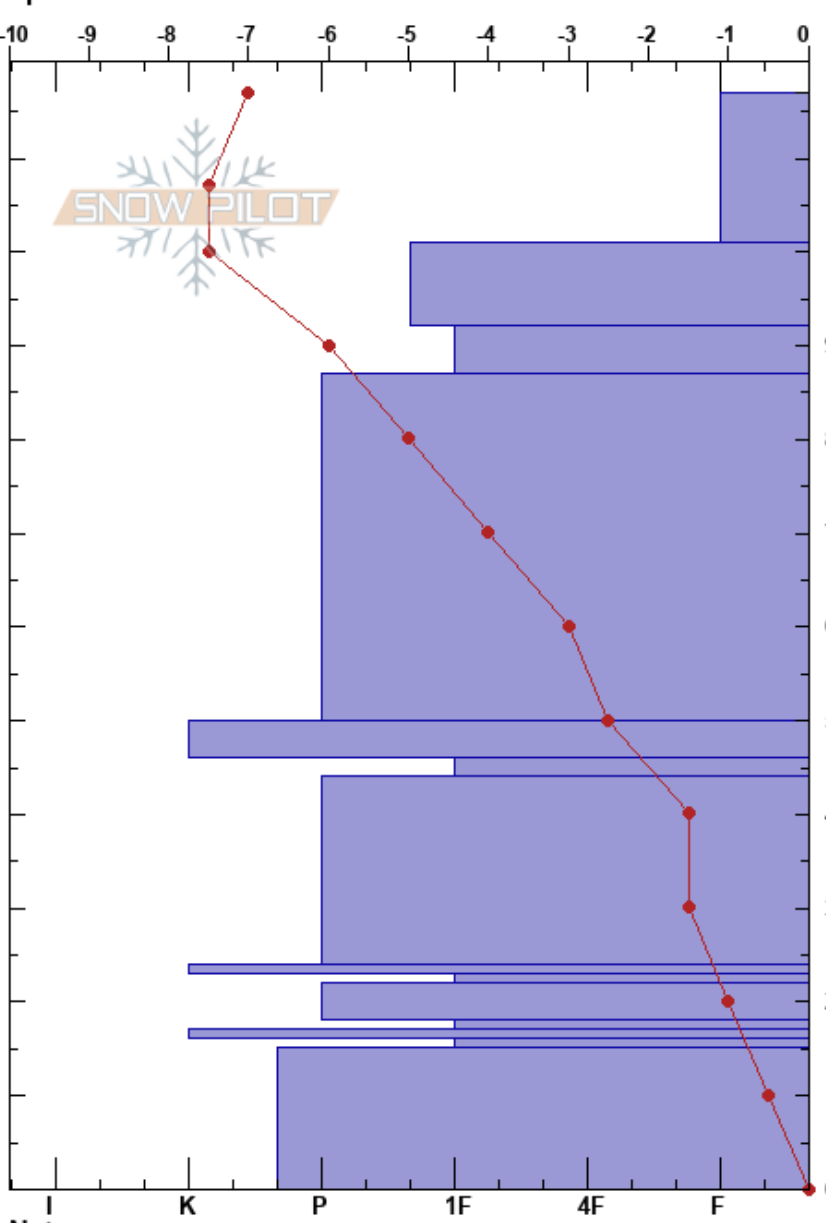

Carlton Ridge
 Bitterroot
 MT
 Elevation: 8047 ft
 Aspect:
 Specifics:

Jeff Carty
 11/23/2020 - 1:00pm
 Co-ord: 46.69421N, -114.20440W
 Slope Angle: 10°
 Wind Loading: yes

Stability: HS:117
 Air Temperature: -6.5°C PF:30 92-87cm:Problematic layer
 Sky Cover: OVC PS: 10
 Precipitation: S-1
 Wind: W Moderate

Elevation (cm)	Crystal		Moisture	ρ kg/m ³	Stability tests & Layer comments
	Form	Size			
117					
110	/ (♣)	0.3-0.5 (0.3)			
100	/ (♣)	0.3-0.5 (0.3)			
90	•	0.3			← CT23, PC @90cm
80					
70	•	0.1-0.3			
60					
50	⊙ ⊙				
45	•	0.3-0.5			
40	•	0.5			
30	⊙ ⊙				
25	⊙ ⊙	1-2			
20	⊙ ⊙				
15	⊙ ⊙	0.5-1			
10	⊙ ⊙				
5	⊙ ⊙	1-2			
0	⊙ ⊙				