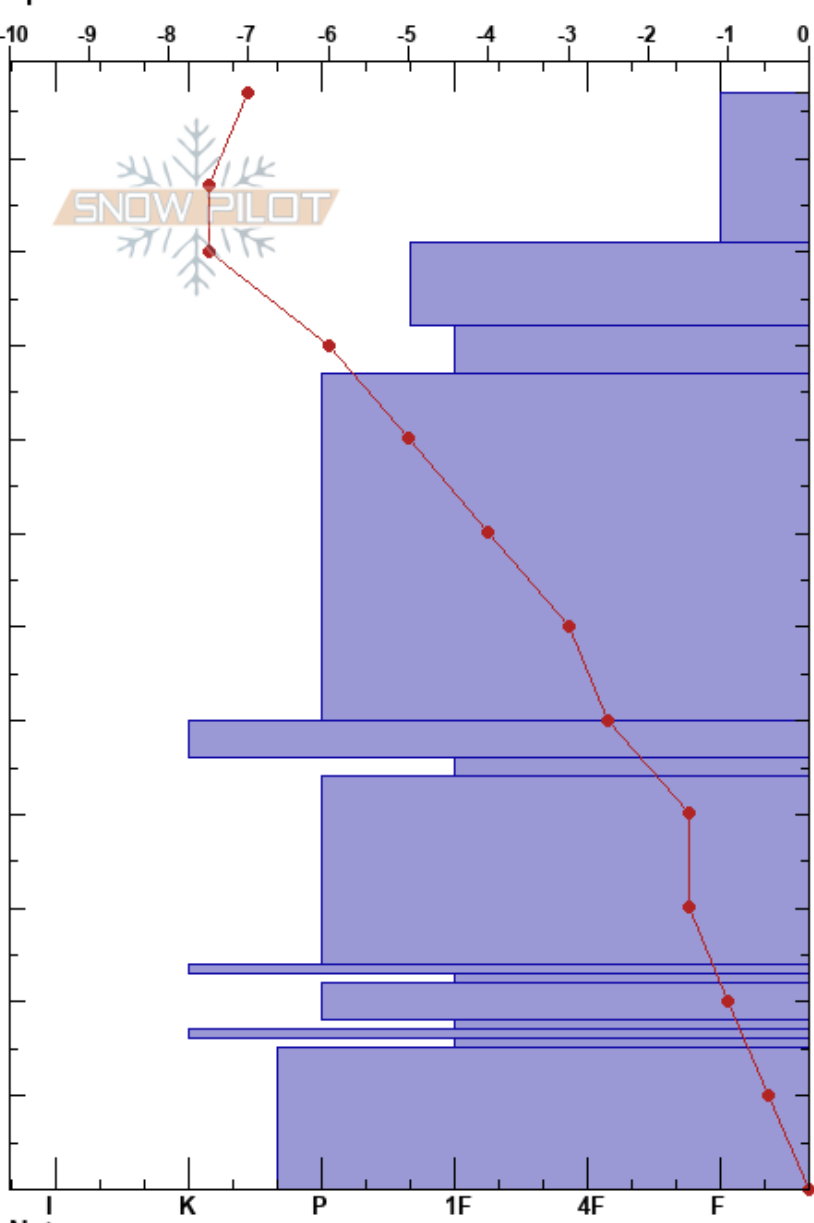

Carlton Ridge
 Bitterroot
 MT
 Elevation: 8047 ft
 Aspect:
 Specifics:

Jeff Carty
 11/23/2020 - 1:00pm
 Co-ord: 46.69421N, -114.20440W
 Slope Angle: 10°
 Wind Loading: yes

Stability: **HS:117**
 Air Temperature: -6.5°C **PF:30** 92-87cm:Problematic layer
 Sky Cover: OVC **PS: 10**
 Precipitation: S-1
 Wind: W Moderate

Elevation (cm)	Crystal		Moisture (kg/m³)	Stability tests & Layer comments
	Form	Size		
117				
110	/ (♣)	0.3-0.5 (0.3)		
100	/ (♣)	0.3-0.5 (0.3)		
90	•	0.3		← CT23, PC @90cm
80				
70	•	0.1-0.3		
60				
50	⊙ ⊙			
45	•	0.3-0.5		
40	•	0.5		
30	⊙ ⊙			
25	⊙ ⊙	1-2		
20	⊙ ⊙			
15	⊙ ⊙	0.5-1		
10	⊙ ⊙			
5	⊙ ⊙	1-2		
0	⊙ ⊙			