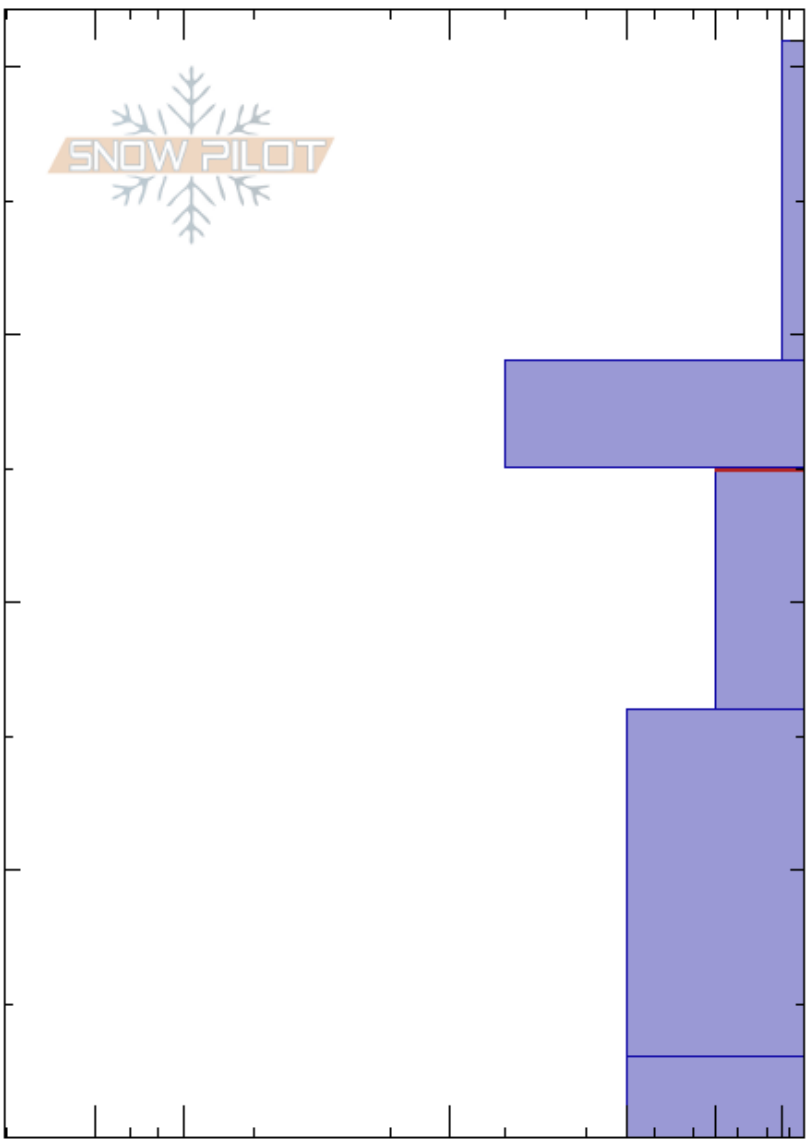

LittleProf_1
 Vail/Summit County
 CO
Elevation: 11944 ft
Aspect: 114°
Specifics: Collapsing, localized; We skied slope

Ron Simenhois
 11/23/2020 - 10:50am
Co-ord: 13S 424647W 4389106N
Slope Angle: 27°
Wind Loading: yes

Stability:
Air Temperature: -1.5°C **PS:** 10 25-16cm:Problematic layer
Sky Cover: BKN
Precipitation: NO
Wind: SW Light Breeze

Crystal Form	Crystal Size	Moisture	ρ kg/m ³	Stability tests & Layer comments
			96	
+ (/)	1.5(1.5)			
⊙⊙	0.3		326	
⊖	0.5		232	←ECTP17 @24.5cm
● (□)	1			
○	1.5	M		