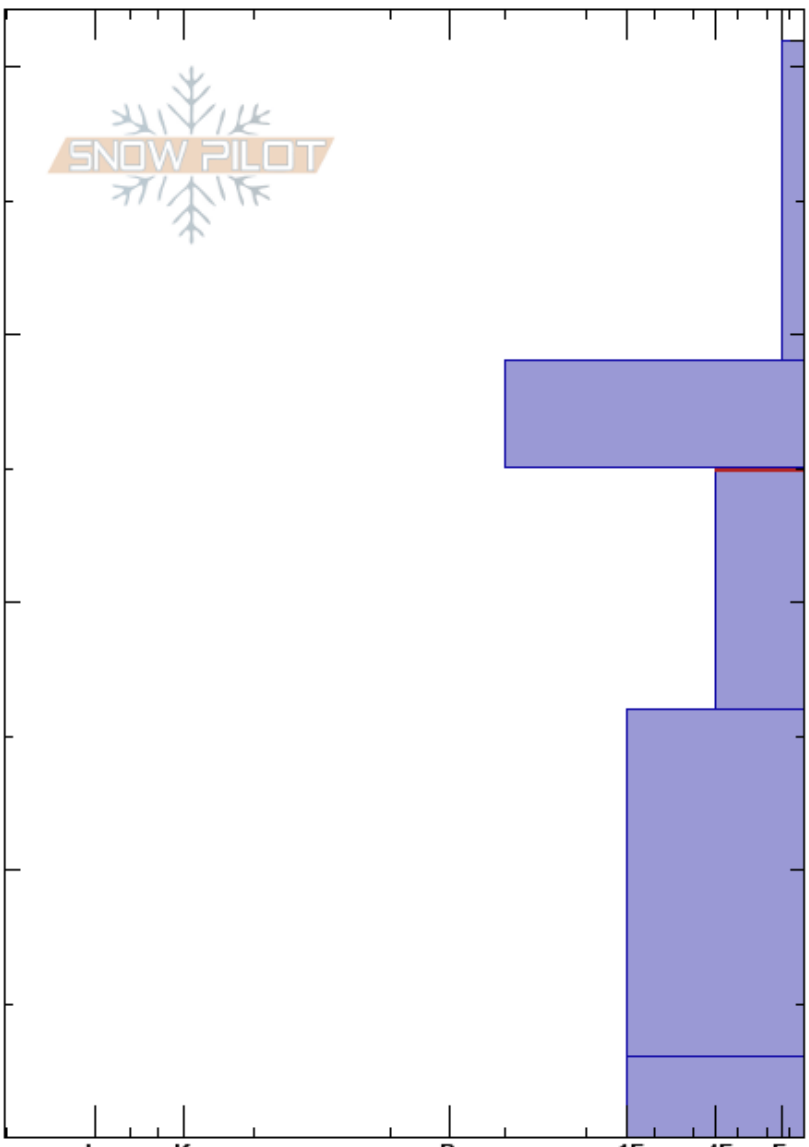

LittleProf_1
 Vail/Summit County
 CO
Elevation: 11944 ft
Aspect: 114°
Specifics: Collapsing, localized; We skied slope

Ron Simenhois
 11/23/2020 - 10:50am
Co-ord: 13S 424647W 4389106N
Slope Angle: 27°
Wind Loading: yes

Stability:
Air Temperature: -1.5°C **PS:** 10 25-16cm:Problematic layer
Sky Cover: BKN
Precipitation: NO
Wind: SW Light Breeze

Crystal Form	Crystal Size	Moisture	ρ kg/m ³	Stability tests & Layer comments
			96	
+ (/)	1.5(1.5)			
⊙⊙	0.3		326	
⊖	0.5		232	←ECTP17 @24.5cm
● (□)	1			
○	1.5	M		