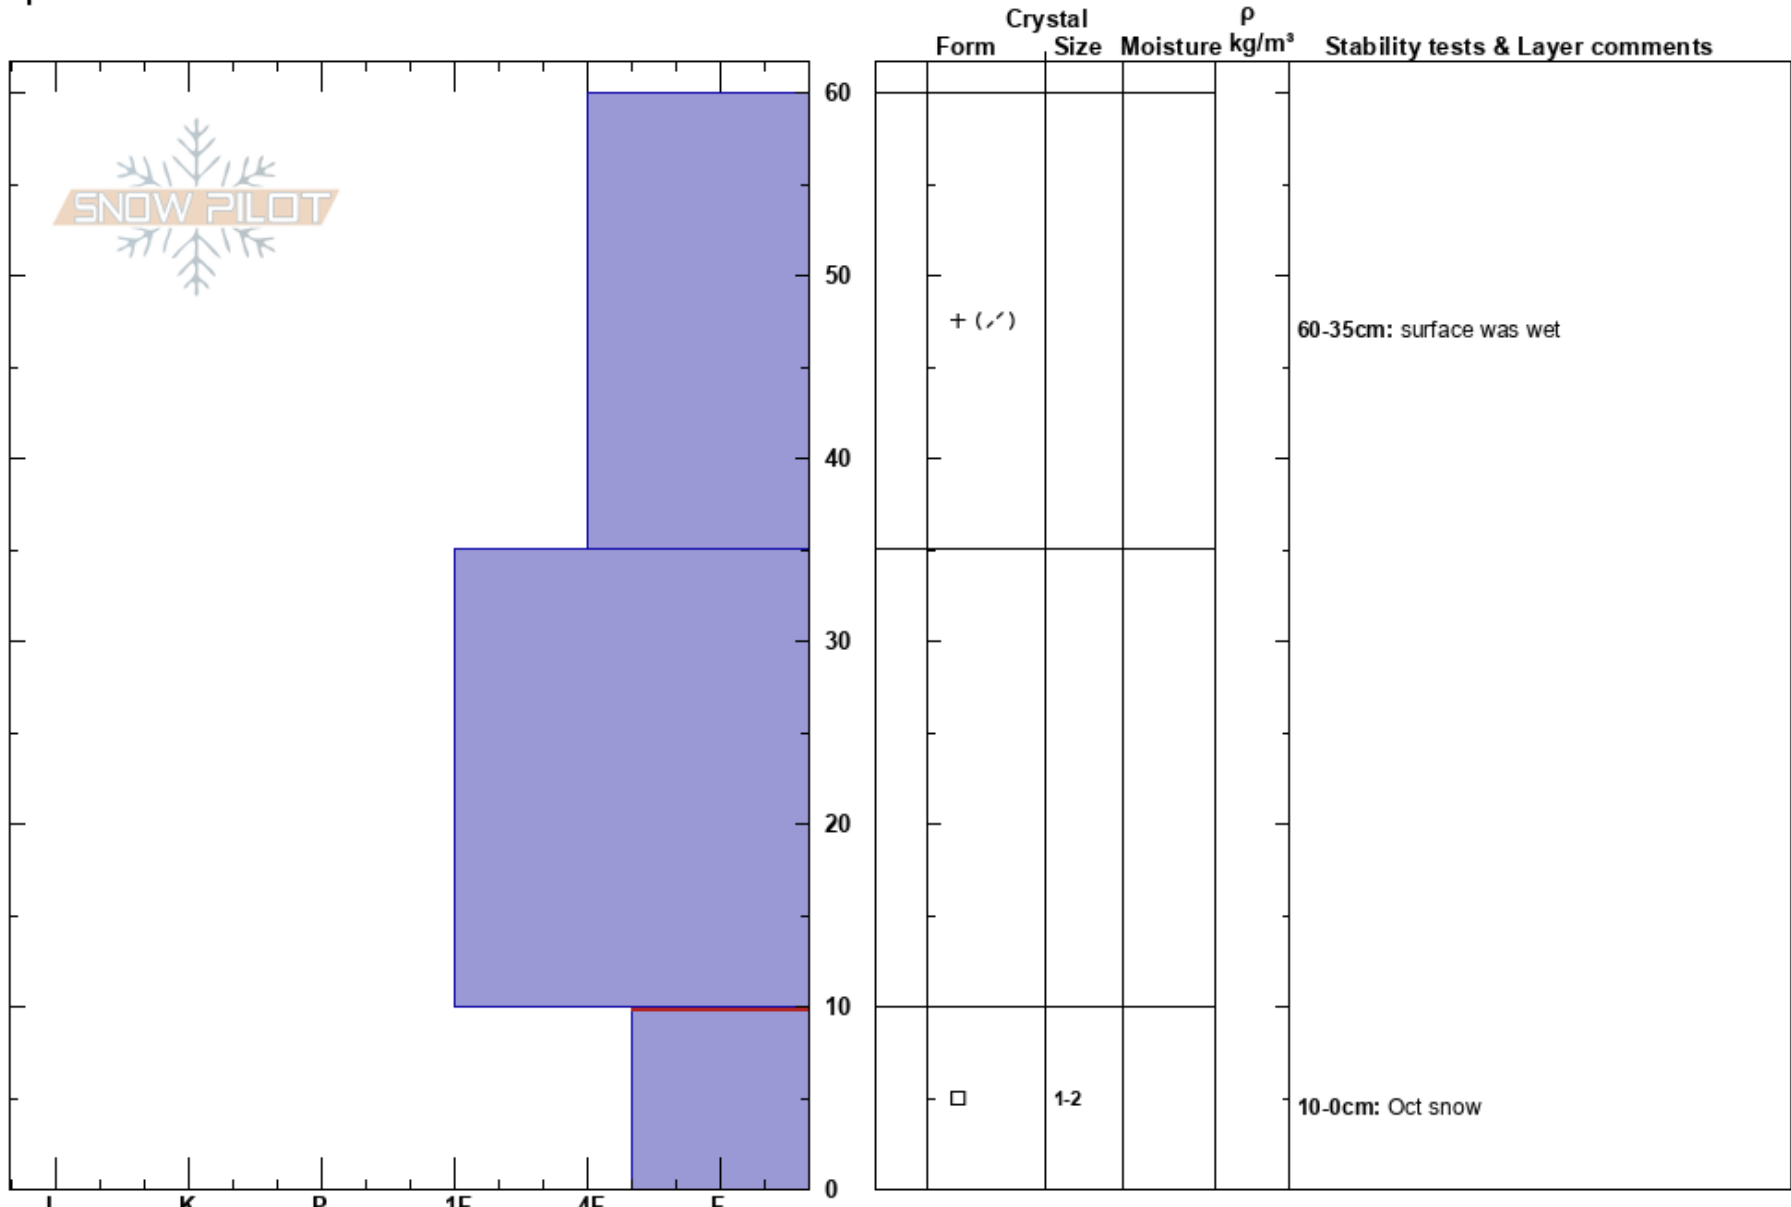

Grouse
 Park Range
 CO
Elevation:
Aspect:
Specifics:

Eric Deering
 11/18/2020 - 12:00pm
Co-ord:
Slope Angle:
Wind Loading: previous

Stability:
Air Temperature: 40°F
Sky Cover: CLR
Precipitation: NO
Wind: Calm

HS:60
 60-35cm: surface was wet
 10-0cm: Oct snow
 10-0cm: Problematic layer

Notes: Quick hand pit on shady N slope (9600) looking to see if old Oct. snow was present. Bitch Creek entry.