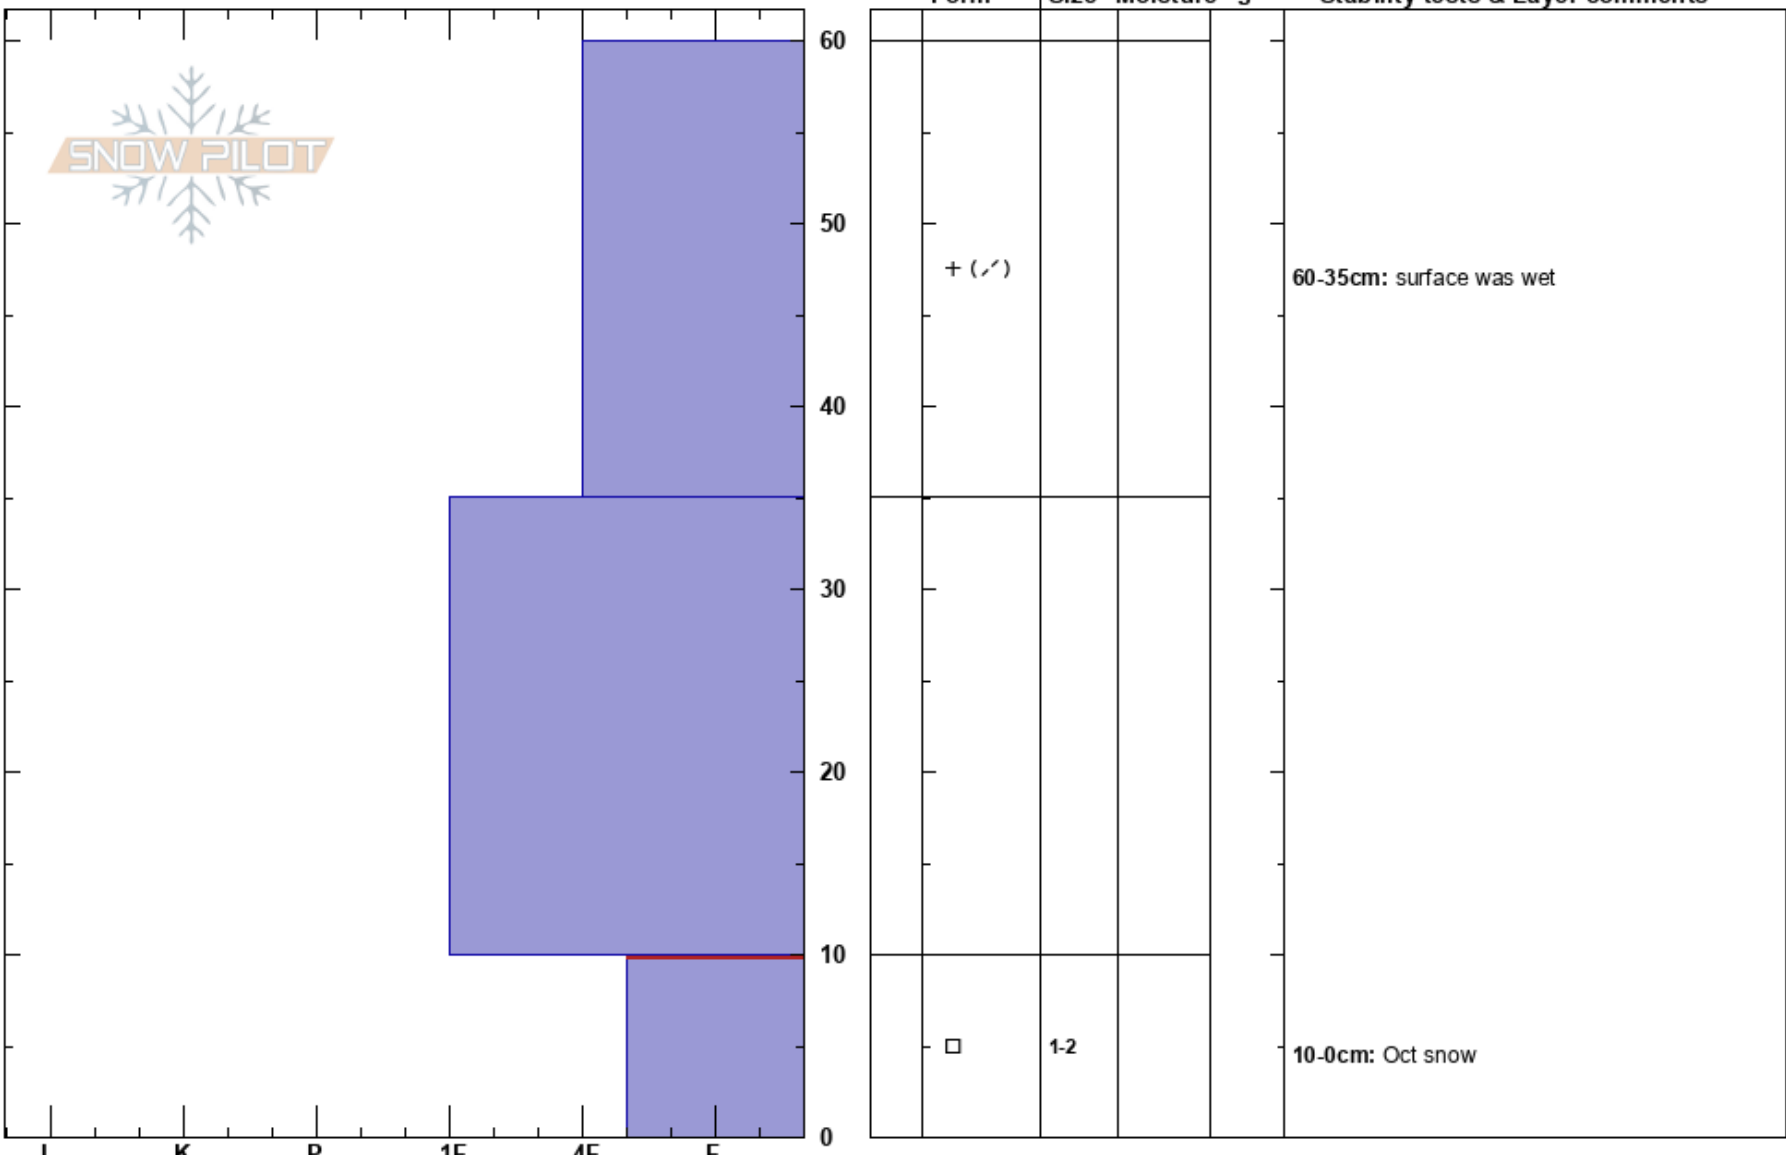

Grouse
 Park Range
 CO
Elevation:
Aspect:
Specifics:

Eric Deering
 11/18/2020 - 12:00pm
Co-ord:
Slope Angle:
Wind Loading: previous

Stability:
Air Temperature: 40°F
Sky Cover: CLR
Precipitation: NO
Wind: Calm

HS:60
 60-35cm: surface was wet
 10-0cm: Oct snow
 10-0cm: Problematic layer

Notes: Quick hand pit on shady N slope (9600) looking to see if old Oct. snow was present. Bitch Creek entry.