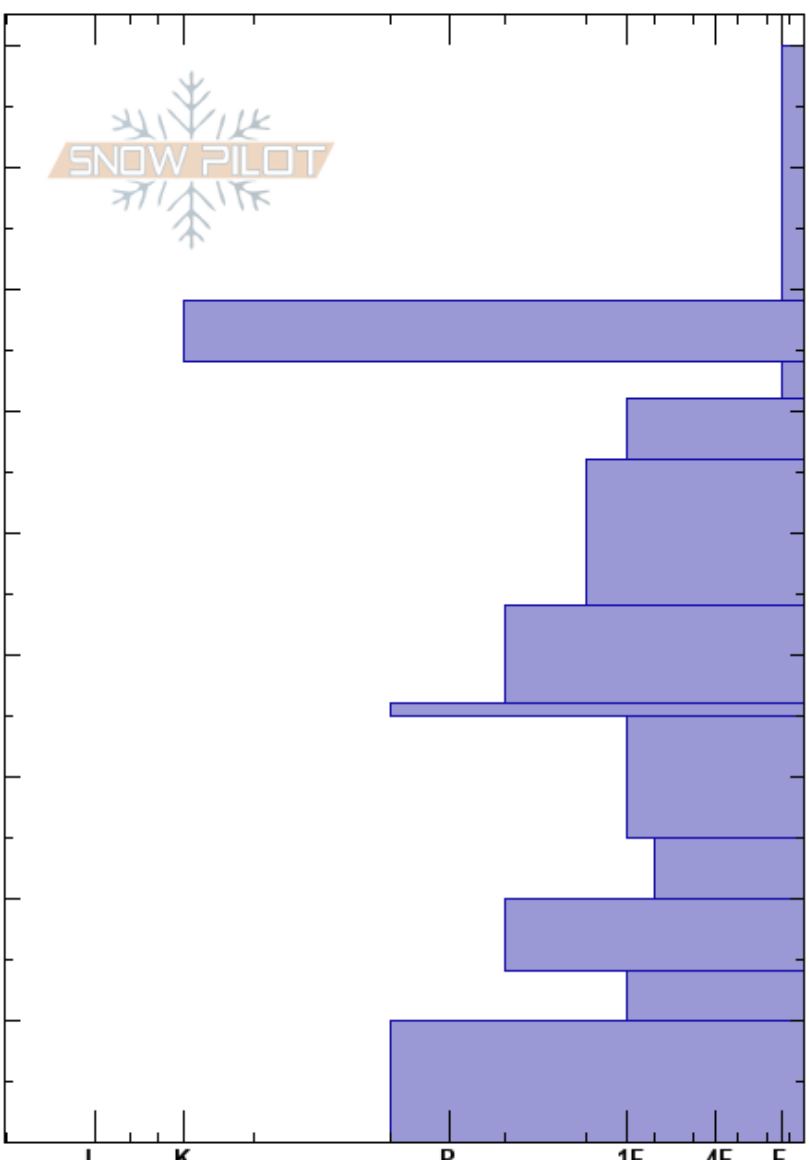

Little Shields  
 Southern Glacier Nationa  
 MT  
**Elevation:** 6483 ft  
**Aspect:** NE

Clancy Nelson  
 11/22/2020 - 2:00pm  
**Co-ord:** 48.28388N, -113.47654E  
**Slope Angle:** 10°  
**Wind Loading:** previous

**Stability:**  
**Air Temperature:**  
**Sky Cover:** SCT  
**Precipitation:** NO  
**Wind:** W Light Breeze

**HS:**90

**Layer Notes:**

**Specifics:** Recent avalanche activity on different slopes; Ski tracks on slope; We skied slope

Depth (cm)	Crystal		Moisture	$\rho$ kg/m <sup>3</sup>	Stability tests & Layer comments
	Form	Size			
90	/	0.5			
80	/	0.3	D		
70	⊙⊙		D		
65	☼	0.5-1	D		
60	⊙⊙		D		
50	•	0.3	D		
40	•	0.3	D		← ECTN28 @44cm
35	⊙⊙		D		
30	•	0.5	D		
20	☼	0.5	D		
15	⊙⊙		D		
10	☼	2	D		
0	⊙⊙				↙ CTN