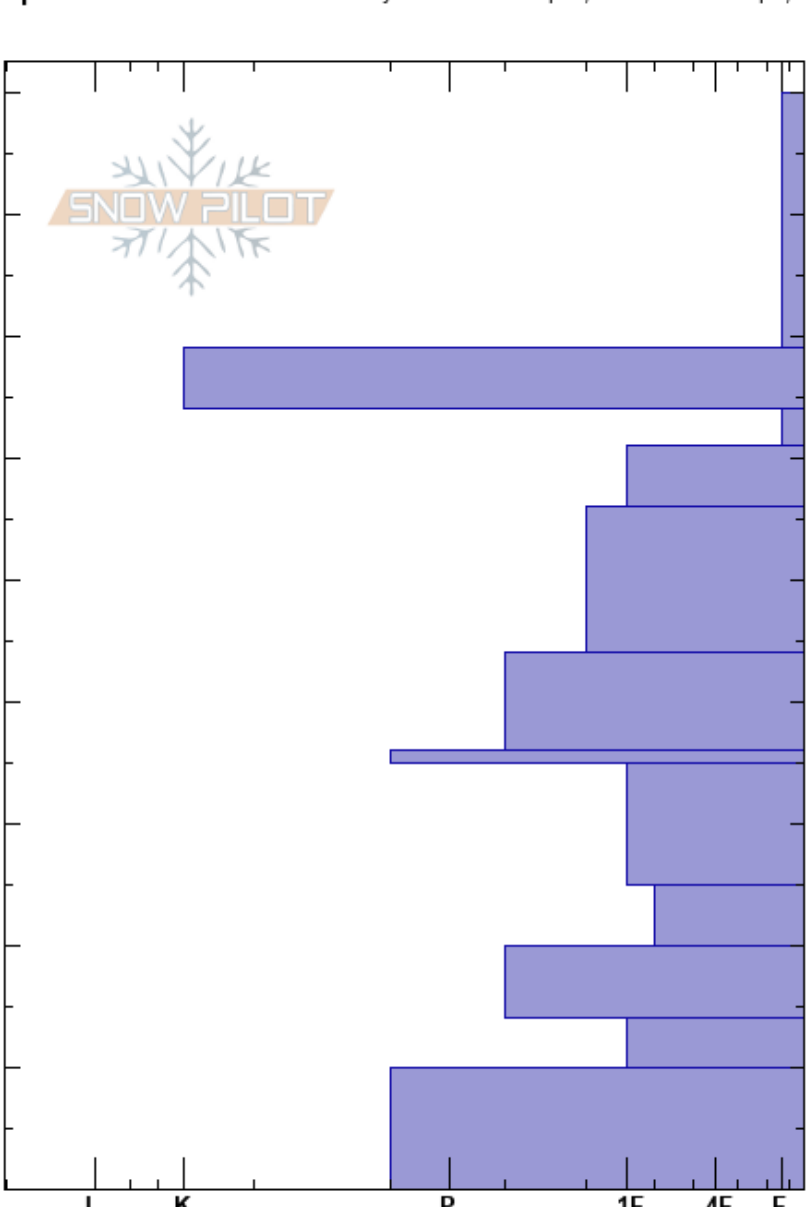

Little Shields
 Southern Glacier Nationa
 MT
Elevation: 6483 ft
Aspect: NE
Specifics: Recent avalanche activity on different slopes; Ski tracks on slope; We skied slope

Clancy Nelson
 11/22/2020 - 2:00pm
Co-ord: 48.28388N, -113.47654E
Slope Angle: 10°
Wind Loading: previous

Stability:
Air Temperature:
Sky Cover: SCT
Precipitation: NO
Wind: W Light Breeze

HS:90
Layer Notes:

| Crystal Form | Crystal Size | Moisture | ρ kg/m ³ | Stability tests & Layer comments |
|--------------|--------------|----------|--------------------------|----------------------------------|
| / | 0.5 | | | |
| / | 0.3 | D | | |
| ⊙⊙ | | D | | |
| ☐ | 0.5-1 | D | | |
| ⊙⊙ | | D | | |
| • | 0.3 | D | | |
| • | 0.3 | D | | ← ECTN28 @44cm |
| ⊙⊙ | | D | | |
| • | 0.5 | D | | |
| ☐ | 0.5 | D | | |
| ⊙⊙ | | D | | |
| ☐ | 2 | D | | |
| ⊙⊙ | | | | ↙ CTN |