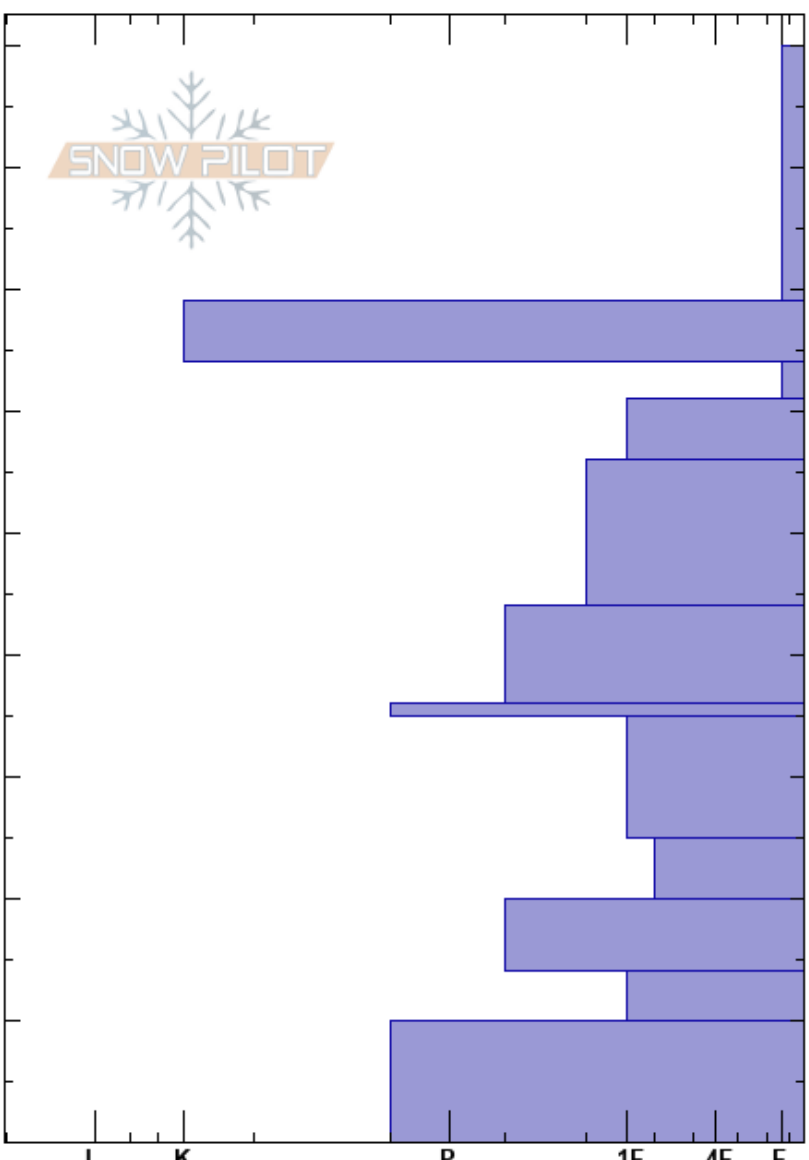

Little Shields
 Southern Glacier Nationa
 MT
Elevation: 6483 ft
Aspect: NE

Clancy Nelson
 11/22/2020 - 2:00pm
Co-ord: 48.28388N, -113.47654E
Slope Angle: 10°
Wind Loading: previous

Stability:
Air Temperature:
Sky Cover: SCT
Precipitation: NO
Wind: W Light Breeze

HS:90

Layer Notes:

Specifics: Recent avalanche activity on different slopes; Ski tracks on slope; We skied slope

Depth (cm)	Crystal		Moisture	ρ kg/m ³	Stability tests & Layer comments
	Form	Size			
90	/	0.5			
80	/	0.3	D		
75	⊙⊙		D		
70	☼	0.5-1	D		
65	⊙⊙		D		
60	•	0.3	D		
55	•	0.3	D		
50	•	0.3	D		
45	⊙⊙		D		← ECTN28 @44cm
40	•	0.5	D		
35	☼	0.5	D		
30	•	0.5	D		
25	☼	0.5	D		
20	⊙⊙		D		
15	☼	2	D		
10	⊙⊙				
0					↙ CTN