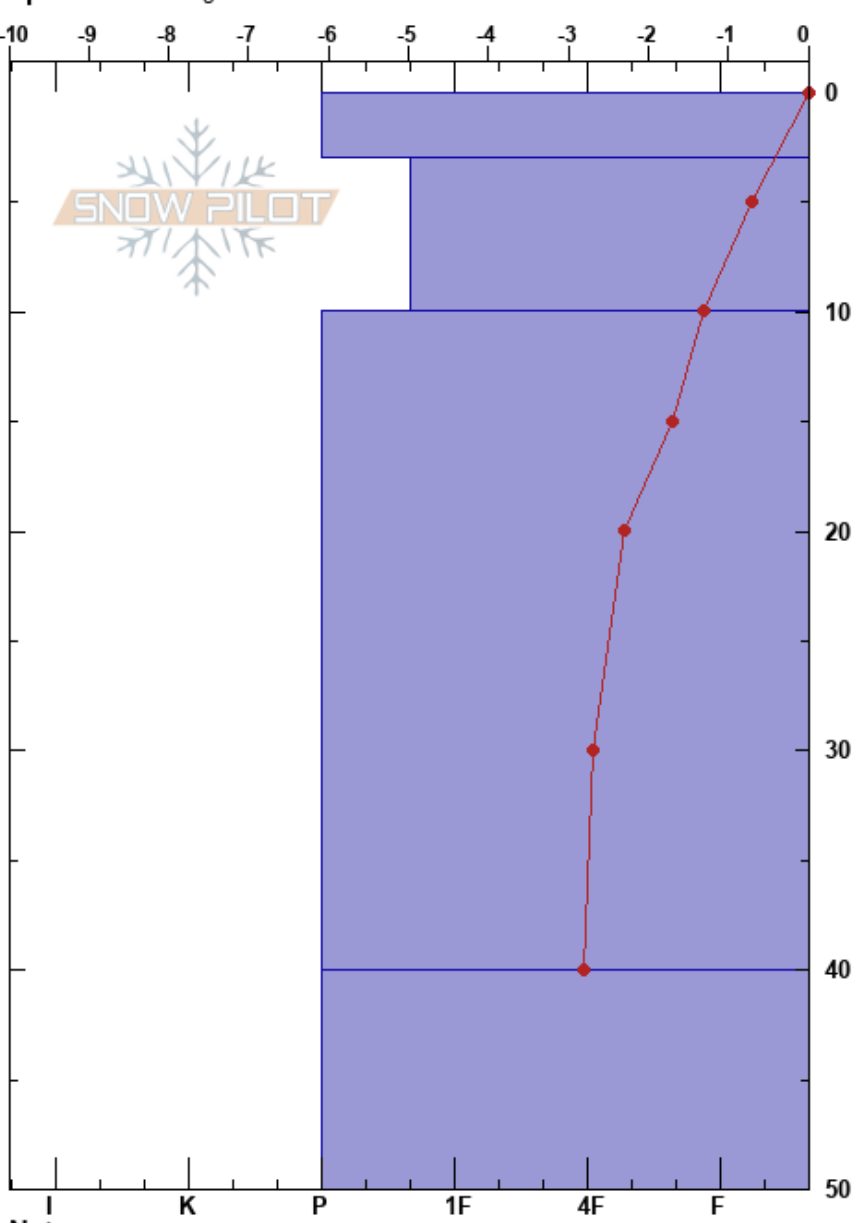

Marmot Bowl
 Front Range
 CO
Elevation: 12800 ft
Aspect: 110°
Specifics: Pit dug in a Ski Area

Loveland SP
 03/22/2017 - 12:30pm
Co-ord:
Slope Angle: 34°
Wind Loading: no

Stability: Very Good **HS:**50 **Layer Notes:**
Air Temperature: 33°C **PF:**5
Sky Cover: SCT
Precipitation: NO
Wind: SW Strong

Form	Crystal Size	Moisture	ρ kg/m ³	Stability tests & Layer comments
⊙⊙	3	D-M		
•	1	D-M		
•	0.3	D		
•	0.1	D		

Notes: Total depth 210. Temp profile for 0 c thermocline.