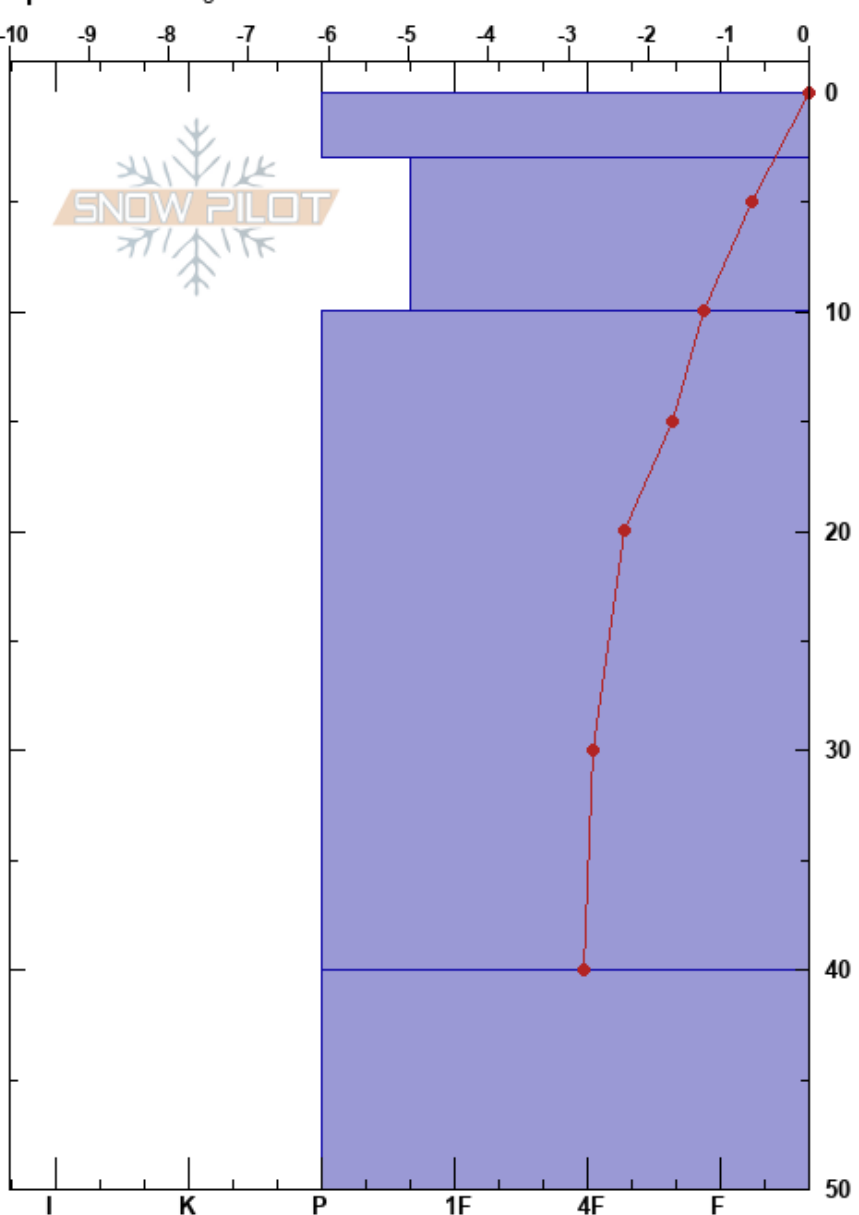

Marmot Bowl
 Front Range
 CO
Elevation: 12800 ft
Aspect: 110°
Specifics: Pit dug in a Ski Area

Loveland SP
 03/22/2017 - 12:30pm
Co-ord:
Slope Angle: 34°
Wind Loading: no

Stability: Very Good **HS:**50 **Layer Notes:**
Air Temperature: 33°C **PF:**5
Sky Cover: SCT
Precipitation: NO
Wind: SW Strong

Form	Crystal Size	Moisture	ρ kg/m ³	Stability tests & Layer comments
☉☉	3	D-M		
•	1	D-M		
•	0.3	D		
•	0.1	D		

Notes: Total depth 210. Temp profile for 0 c thermocline.