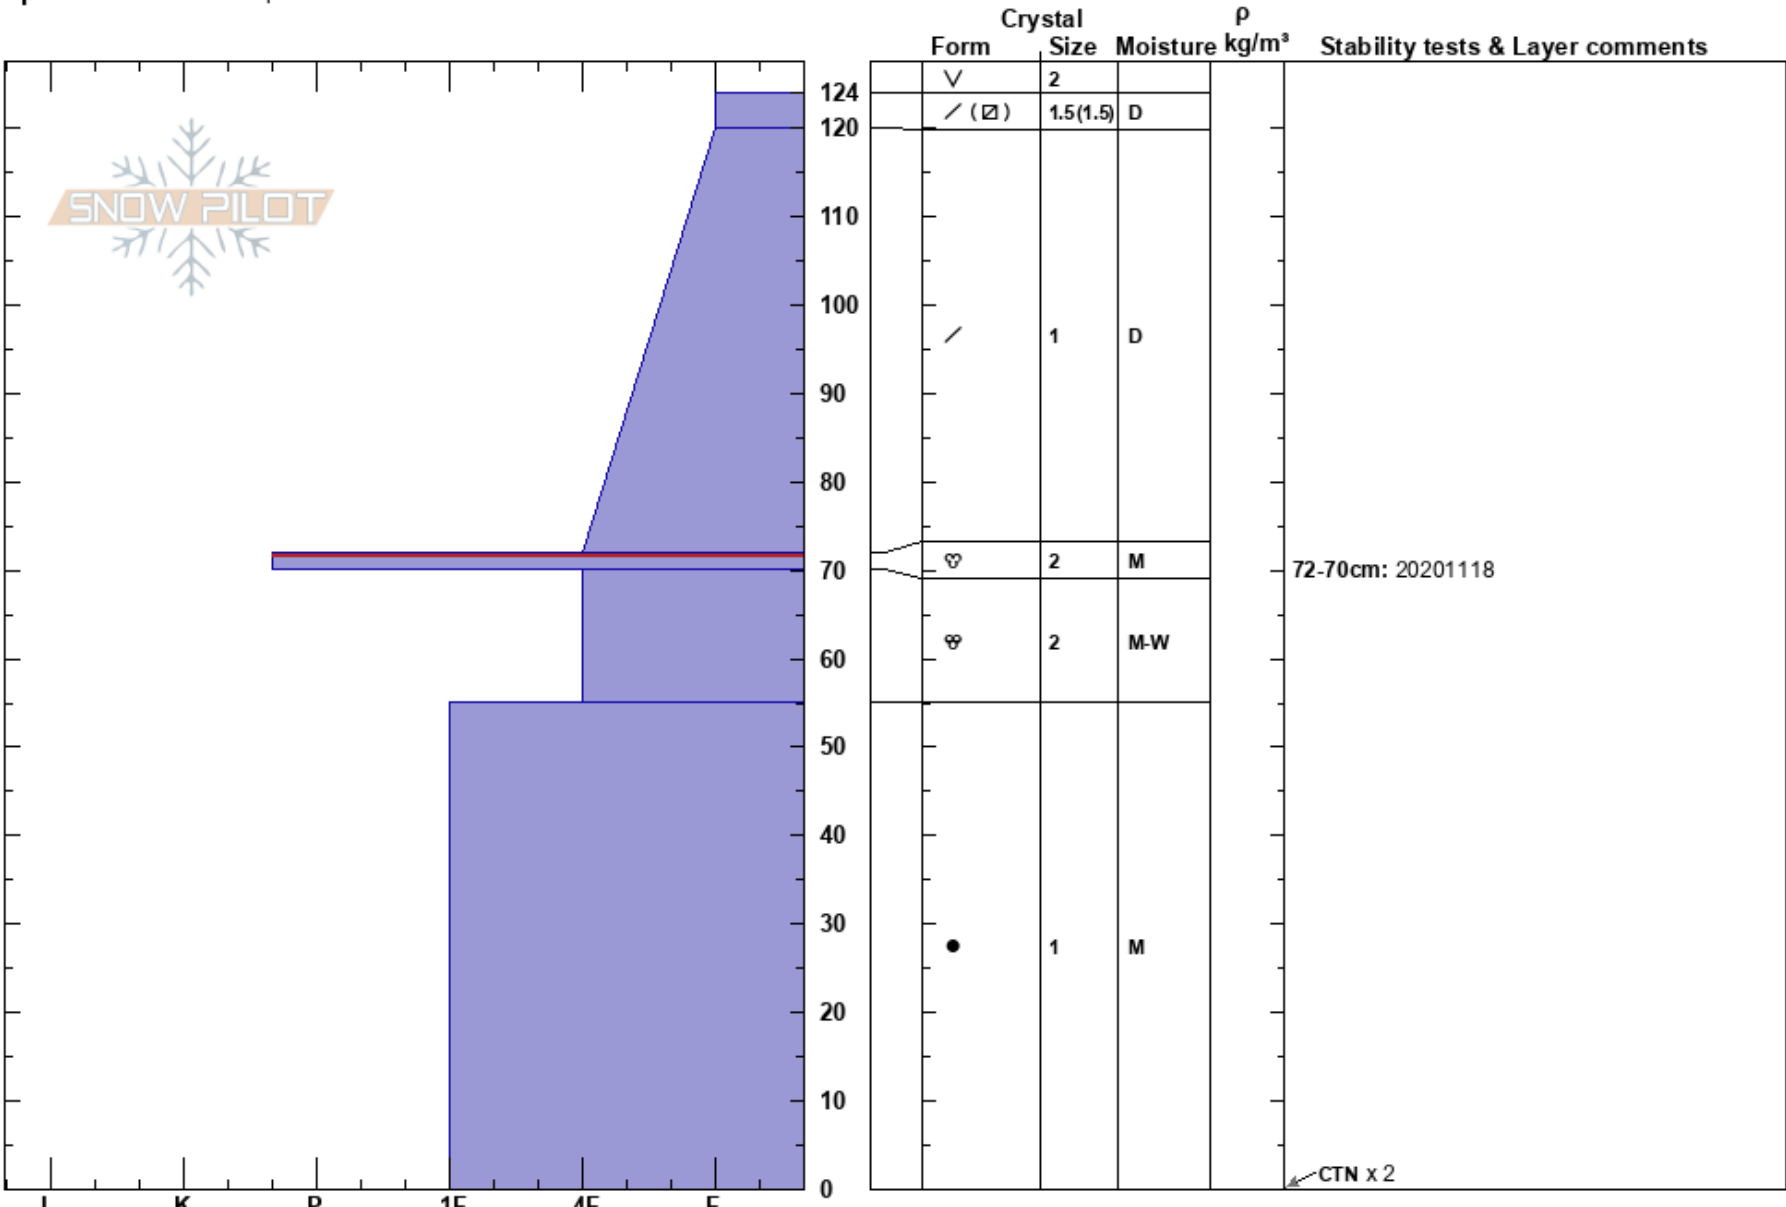

Hidden Lake Area
 North-Central Cascades
 WA
 Elevation: 4900 ft
 Aspect: N
 Specifics: We skied slope

Irene Henninger
 11/21/2020 - 12:30pm
 Co-ord: 48.51306N, -121.20222W
 Slope Angle: 35°
 Wind Loading: no

Stability: Very Good
 Air Temperature: HS:124
 Sky Cover: CLR
 Precipitation: NO
 Wind: Calm
 PF:60
 PS:20
 72-70cm: 20201118
 72-70cm: Problematic layer

Notes: Needle-like near surface facet growths 120-124cm.