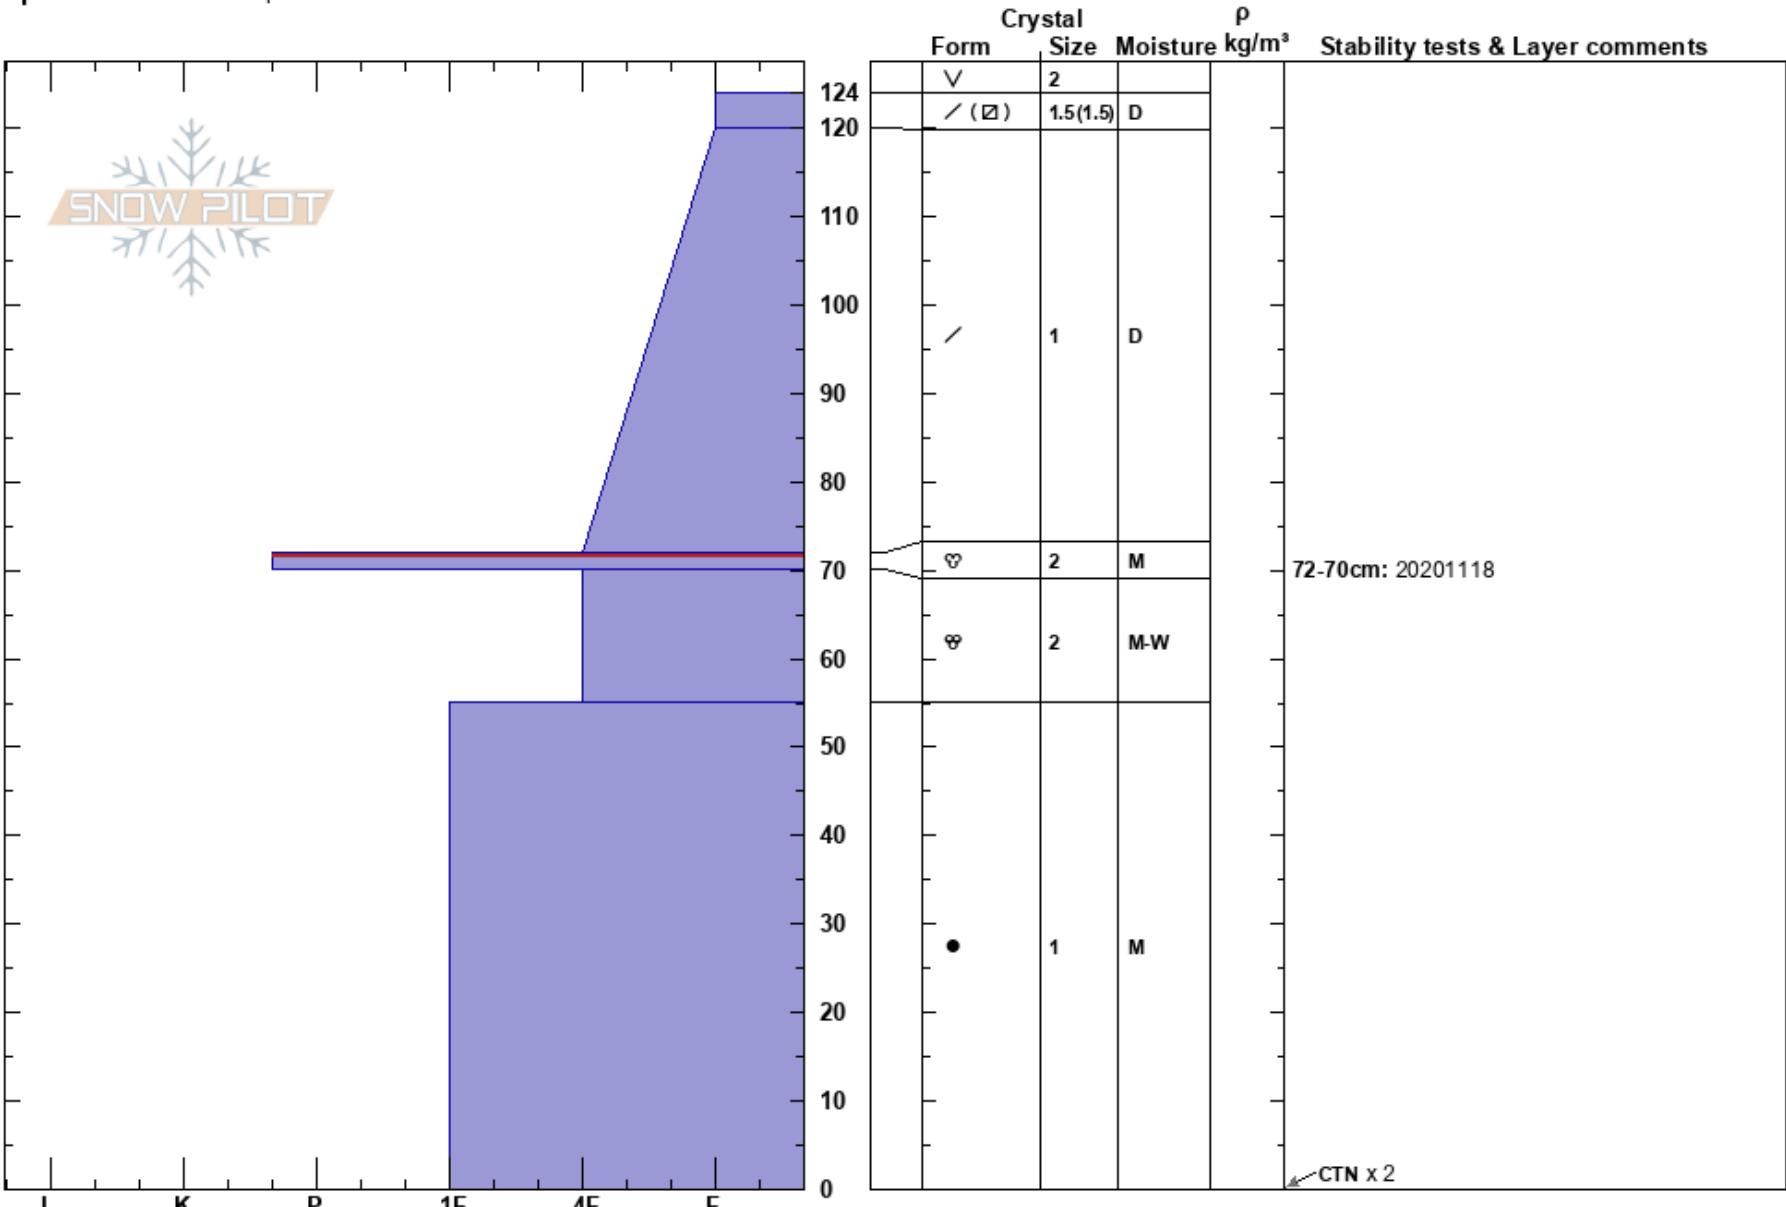

Hidden Lake Area  
 North-Central Cascades  
 WA  
**Elevation:** 4900 ft  
**Aspect:** N  
**Specifics:** We skied slope

Irene Henninger  
 11/21/2020 - 12:30pm  
**Co-ord:** 48.51306N, -121.20222W  
**Slope Angle:** 35°  
**Wind Loading:** no

**Stability:** Very Good  
**Air Temperature:**  
**Sky Cover:** CLR  
**Precipitation:** NO  
**Wind:** Calm

**HS:** 124  
**PF:** 60  
**PS:** 20  
**72-70cm:** 20201118  
**72-70cm:** Problematic layer

**Notes:** Needle-like near surface facet growths 120-124cm.