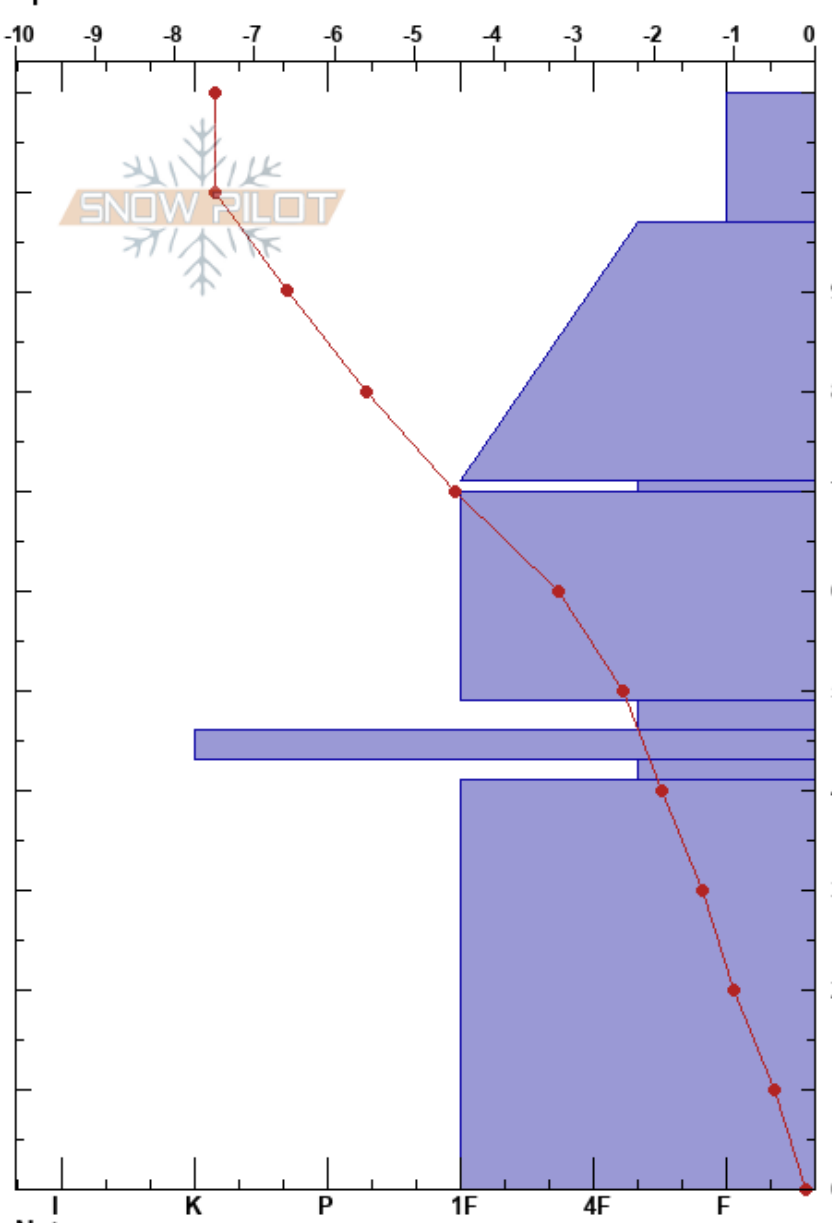

SSV Goats Eye Plot  
 Banff, Yoho and Kootenay  
 AB  
 Elevation: 2286 m  
 Aspect: SW  
 Specifics:

Banff Visitor Safety  
 21/11/2020 - 10:00  
 Co-ord: 51.08991N, -115.75559W  
 Slope Angle: 0°  
 Wind Loading: yes

Stability:  
 Air Temperature: -7°C  
 Sky Cover: OVC  
 Precipitation: S-1  
 Wind: Moderate

HS:110  
 PF:90  
 71-70cm: Problematic layer

Elevation (cm)	Crystal		Moisture	$\rho$ kg/m <sup>3</sup>	Stability tests & Layer comments
	Form	Size			
110					
100	+ ( / )	2-3(2)	D		
90					
80	/	1-2	D		
70	+	3-4	D		← CT10, SC @71cm x2
60	•	1-2	D		
50	□	2-4	D		← CT26, SC @48cm FC above crust
45	⊙		D		
40	□	2-4	D		
30					
20	⊙	3-5			← CT22, SC @20cm FC near ground
10					
0					

Notes: Sunshine Village Goats Eye Study Plot