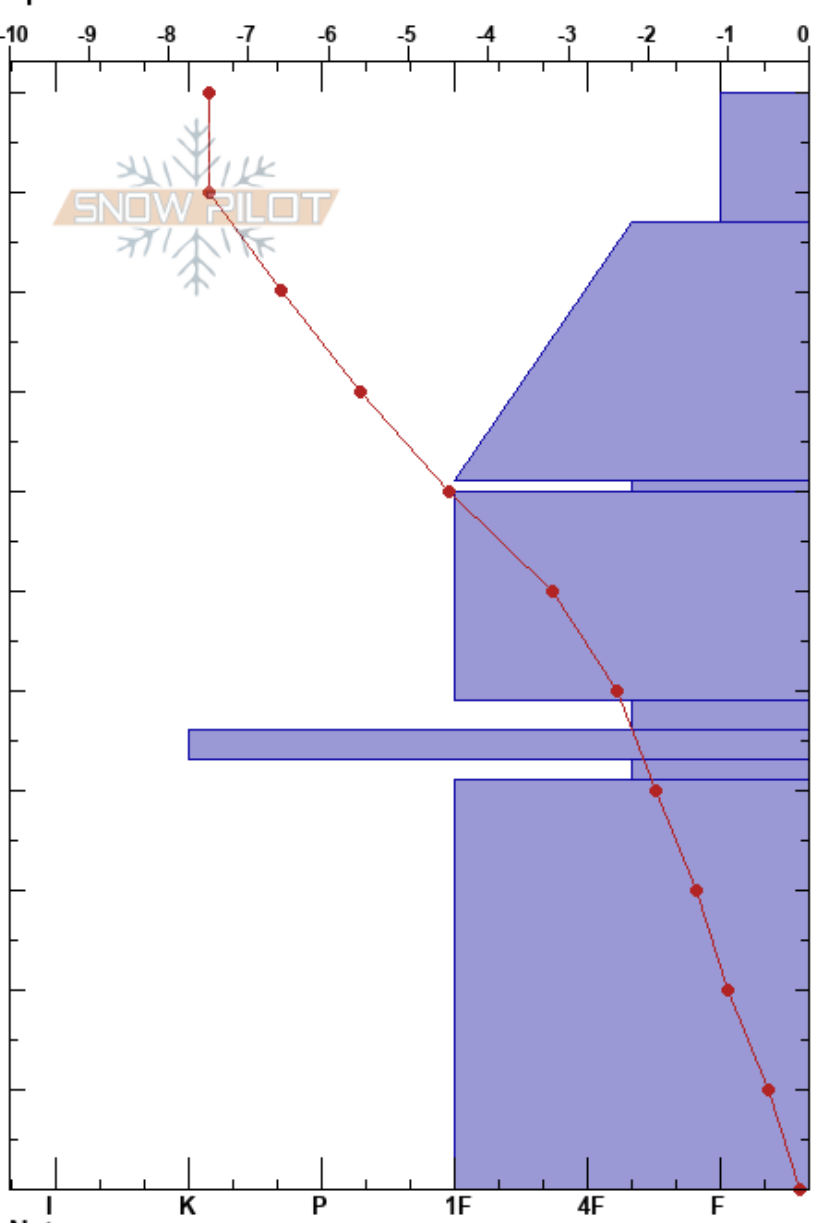

SSV Goats Eye Plot  
 Banff, Yoho and Kootenay  
 AB  
 Elevation: 2286 m  
 Aspect: SW  
 Specifics:

Banff Visitor Safety  
 21/11/2020 - 10:00  
 Co-ord: 51.08991N, -115.75559W  
 Slope Angle: 0°  
 Wind Loading: yes

Stability: **HS:110**  
 Air Temperature: -7°C  
 Sky Cover: OVC  
 Precipitation: S-1  
 Wind: Moderate  
 PF:90  
 71-70cm: Problematic layer

Elevation (cm)	Crystal		Moisture	ρ kg/m³	Stability tests & Layer comments
	Form	Size			
110					
100	+ ( / )	2-3(2)	D		
90					
80	/	1-2	D		
70	+	3-4	D		← CT10, SC @71cm x2
60	•	1-2	D		
50	□	2-4	D		← CT26, SC @48cm FC above crust
45	⊙		D		
40	□	2-4	D		
30					
20	⊙	3-5			← CT22, SC @20cm FC near ground
10					
0					

Notes: Sunshine Village Goats Eye Study Plot