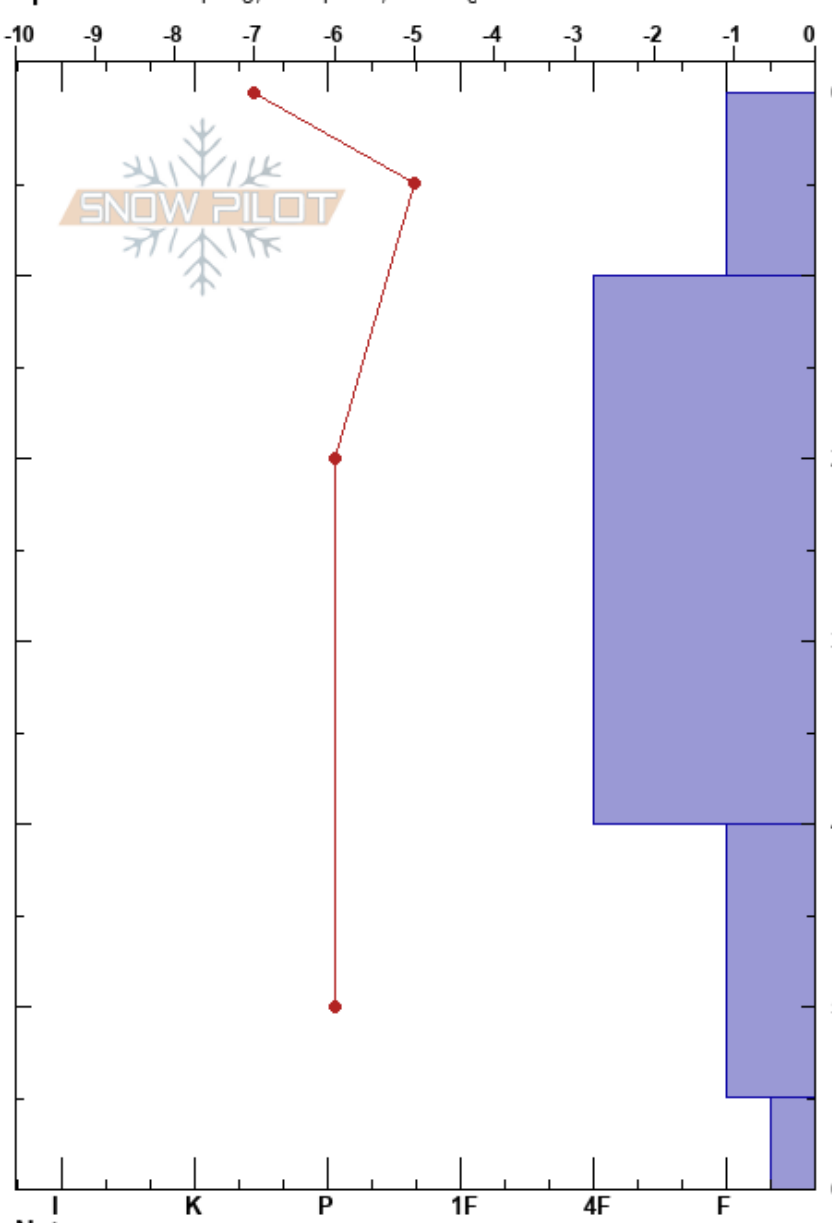

W slope Sunburst  
 Chugach Range  
 AK  
 Elevation: 2400 ft  
 Aspect: W  
 Specifics: Collapsing, widespread; Cracking

Max Durtschi  
 11/21/2020 - 1:30pm  
 Co-ord:  
 Slope Angle: 22°  
 Wind Loading: yes

Stability:  
 Air Temperature: -5°C  
 Sky Cover: BKN  
 Precipitation: NO  
 Wind: NE Light Breeze  
 HS:60  
 PF:60  
 PS:26  
 55-60cm: Problematic layer

Form	Crystal		$\rho$ kg/m <sup>3</sup>	Stability tests & Layer comments
	Size	Moisture		
/				
/				
⊖				
□				

ECTP12 @60cm  
 CTV @60cm

Notes:

I K P 1F 4F F