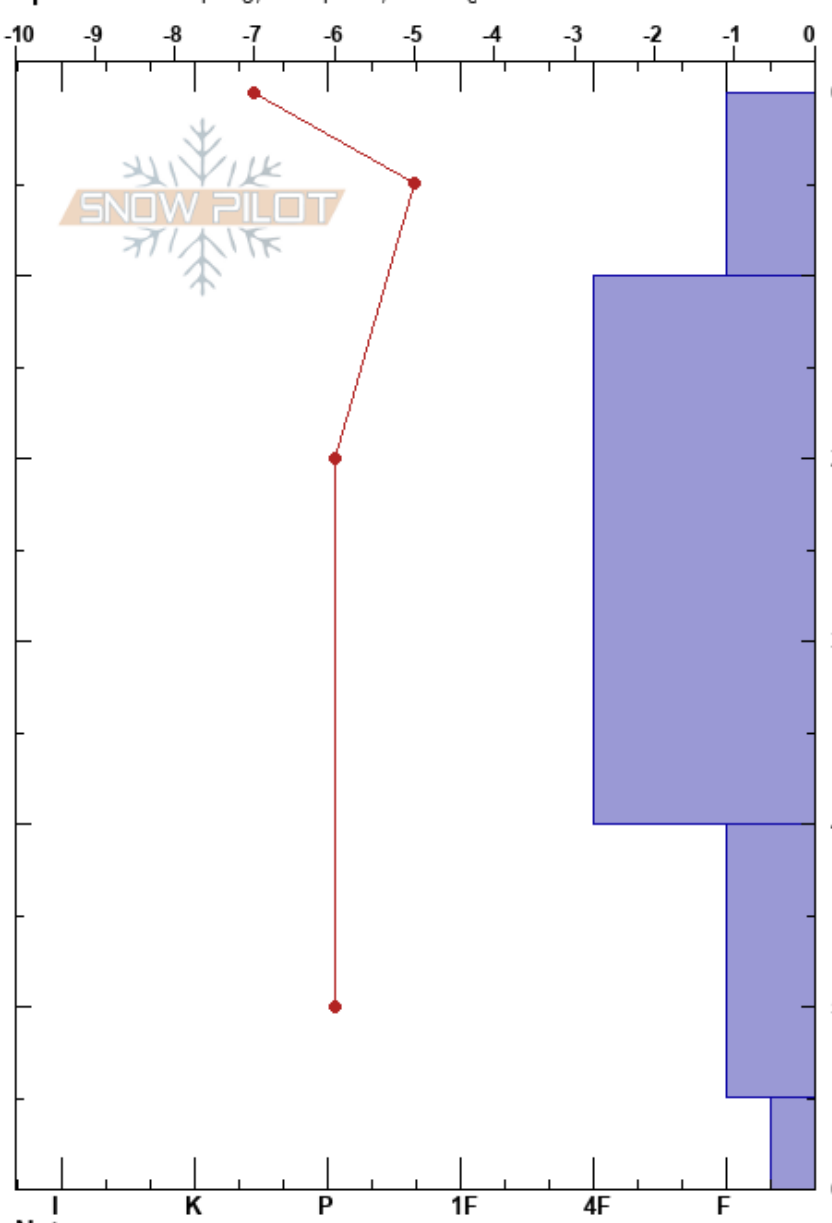

W slope Sunburst
 Chugach Range
 AK
 Elevation: 2400 ft
 Aspect: W
 Specifics: Collapsing, widespread; Cracking

Max Durtschi
 11/21/2020 - 1:30pm
 Co-ord:
 Slope Angle: 22°
 Wind Loading: yes

Stability:
 Air Temperature: -5°C
 Sky Cover: BKN
 Precipitation: NO
 Wind: NE Light Breeze

HS:60
 PF:60
 PS:26
 55-60cm: Problematic layer

Form	Crystal		ρ kg/m ³	Stability tests & Layer comments
	Size	Moisture		
/				
/				
◐				
◻				

ECTP12 @60cm
 CTV @60cm

Notes:

I K P 1F 4F F