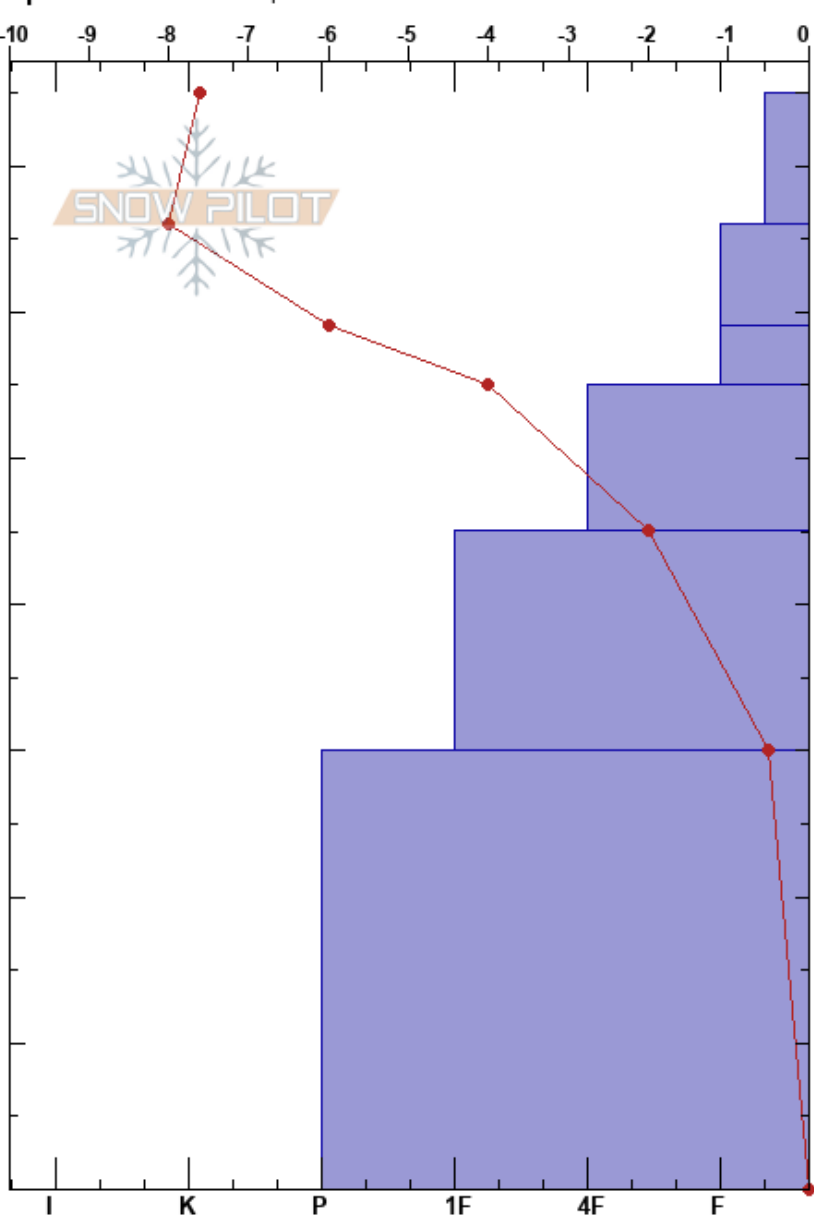

North of Silver Gate
 Cooke City
 MT
 Elevation: 9299 ft
 Aspect: NW
 Specifics: We skied slope

Will Hodgson
 11/21/2020 - 10:18am
 Co-ord: 45.02266N, -110.00808W
 Slope Angle: 22°
 Wind Loading: no

Stability: **HS:75**
 Air Temperature: -8°C PF:25 30-0cm: Problematic layer
 Sky Cover: CLR
 Precipitation: NO
 Wind: Calm

Form	Crystal		ρ kg/m ³	Stability tests & Layer comments
	Size	Moisture		
+	1			
/	1			
/	0.5			
/	0.5			
/	1.5			← ECTN25 @45cm Noncohesive Fx
□	2-2.5			← STH @20cm Noncohesive Fx
				← CTN

Notes: