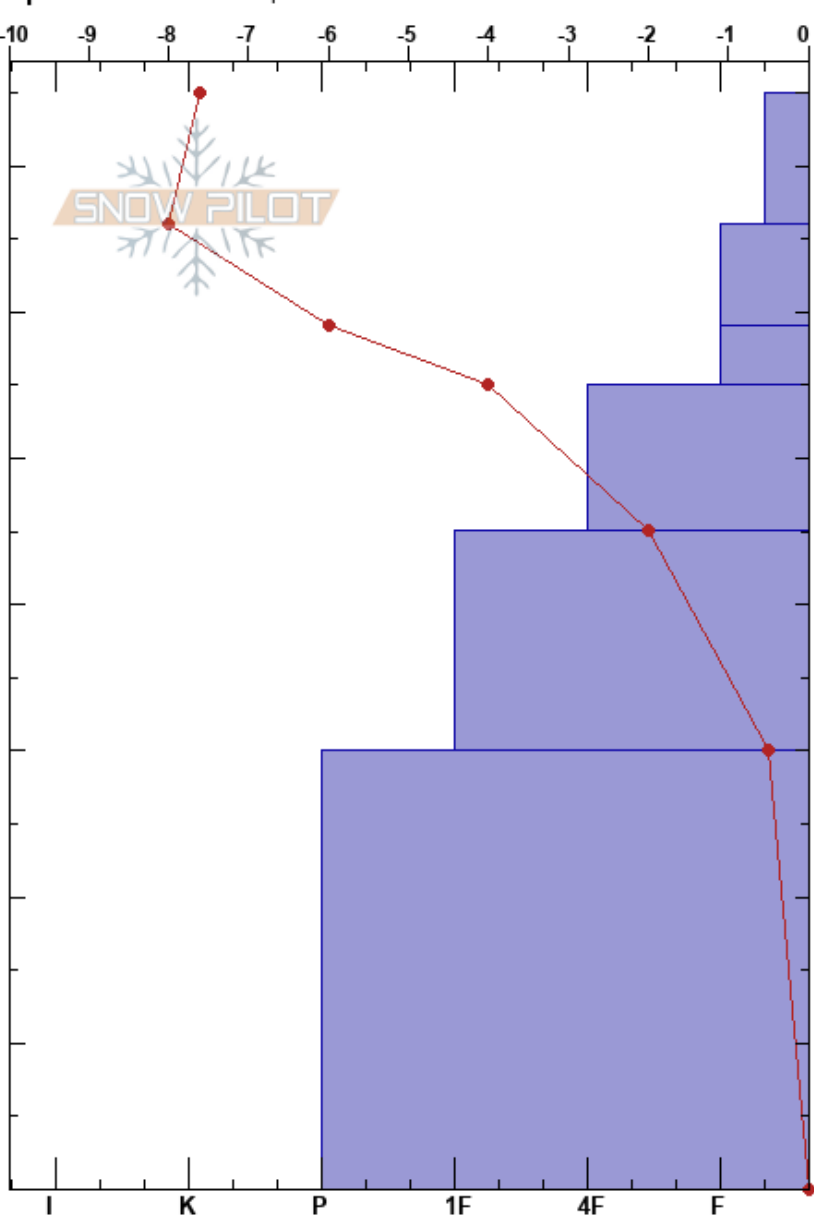

North of Silver Gate
 Cooke City
 MT
 Elevation: 9299 ft
 Aspect: NW
 Specifics: We skied slope

Will Hodgson
 11/21/2020 - 10:18am
 Co-ord: 45.02266N, -110.00808W
 Slope Angle: 22°
 Wind Loading: no

Stability: **HS:75**
 Air Temperature: -8°C PF:25 30-0cm: Problematic layer
 Sky Cover: CLR
 Precipitation: NO
 Wind: Calm

Form	Crystal Size	Moisture	ρ kg/m ³	Stability tests & Layer comments
+	1			
/	1			
/	0.5			
/	0.5			
/	1.5			← ECTN25 @45cm Noncohesive Fx
□	2-2.5			← STH @20cm Noncohesive Fx
				← CTN

Notes: