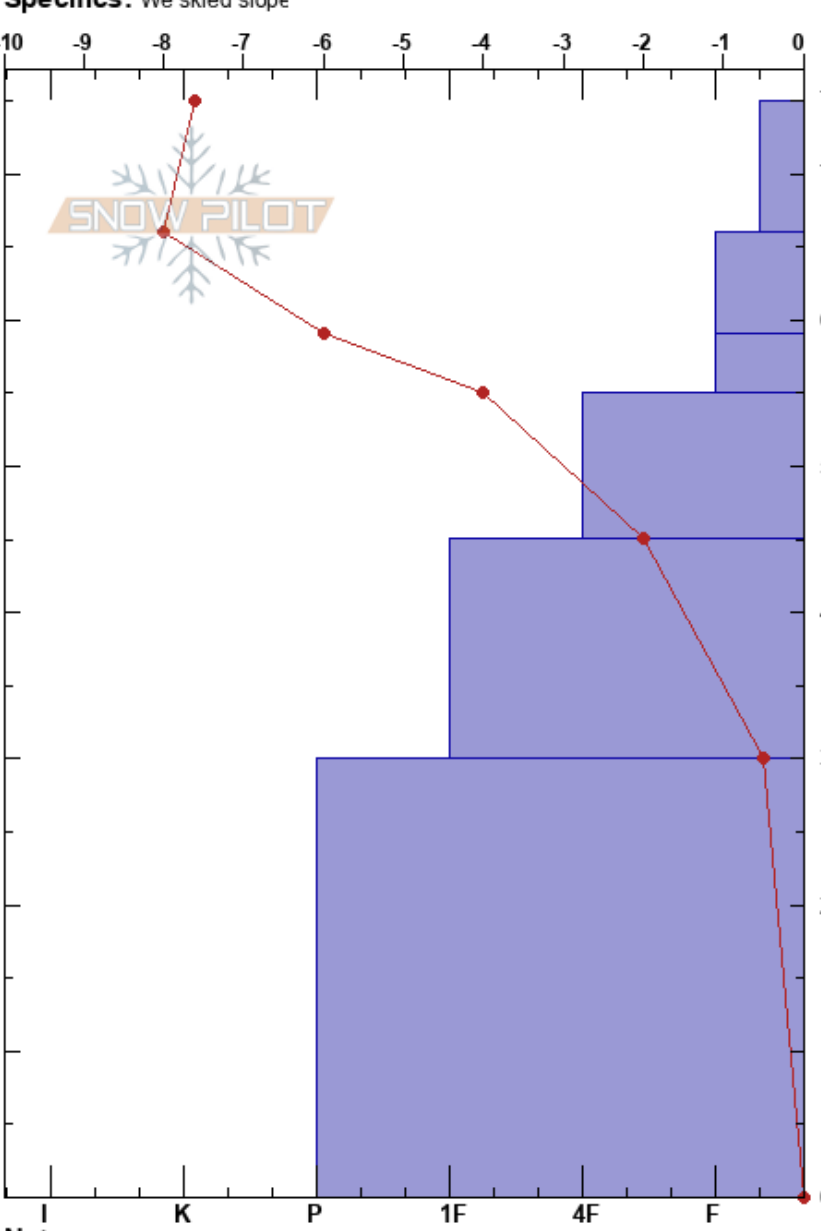

North of Silver Gate  
 Cooke City  
 MT  
 Elevation: 9299 ft  
 Aspect: NW  
 Specifics: We skied slope

Will Hodgson  
 11/21/2020 - 10:18am  
 Co-ord: 45.02266N, -110.00808W  
 Slope Angle: 22°  
 Wind Loading: no

Stability: **HS:75**  
 Air Temperature: -8°C PF:25 30-0cm: Problematic layer  
 Sky Cover: CLR  
 Precipitation: NO  
 Wind: Calm

Form	Crystal		Moisture	$\rho$ kg/m <sup>3</sup>	Stability tests & Layer comments
	Size				
+	1				
/	1				
/	0.5				
/	0.5				
/	1.5				← ECTN25 @45cm Noncohesive Fx
□	2-2.5				← STH @20cm Noncohesive Fx
					← CTN