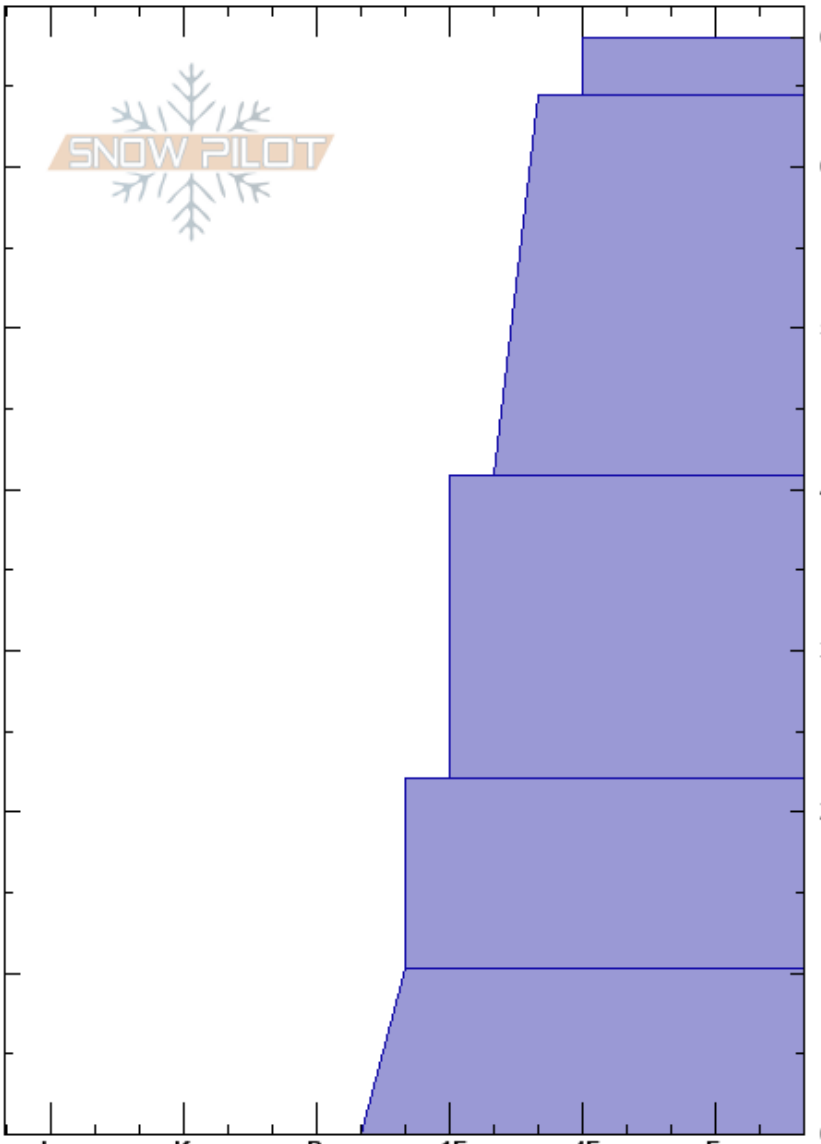

Patsey Marley 11/21/20
 Wasatch Range
 UT
Elevation: 10048 ft
Aspect: NE
Specifics:

Ethan Romer
 11/21/2020 - 11:02am
Co-ord: 40.59128N, -111.61293W
Slope Angle: 25°
Wind Loading: no

Stability: Very Good **HS:**68
Air Temperature: -1°C
Sky Cover: CLR
Precipitation: NO
Wind: Calm

Layer Notes:
 68-64.4cm: Problematic layer
 10.2-0cm: damp at the ground

Crystal Form	Crystal Size	Moisture	ρ kg/m ³	Stability tests & Layer comments
Δ (□)				
				10.2-0cm: damp at the ground

Notes: