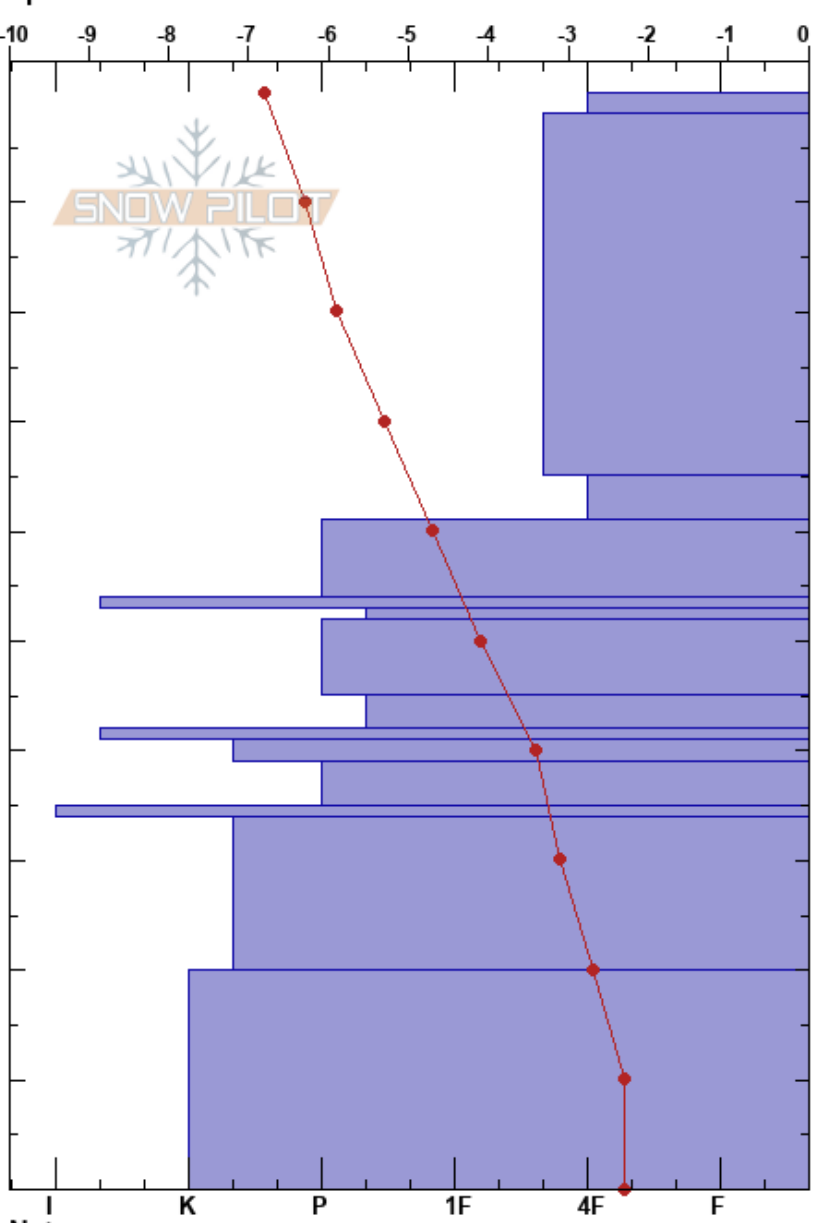

Undir Presthnjök
 Tröllaskagi
 Iceland
Elevation: 680 m
Aspect: 340°
Specifics:

Gestur Hansson
 22/03/2017 - 15:00
Co-ord: 66.09843N, -18.87169W
Slope Angle: 30°
Wind Loading:

Stability:
Air Temperature:
Sky Cover: SCT
Precipitation: NO
Wind: SW Light Breeze

HS:110
PF:30
 0-2cm: og haglkorn
 2-35cm: hagl og kornsnjór
 47-48cm: Problematic layer

Form	Crystal		Moisture	ρ kg/m ³	Stability tests & Layer comments
	Size				
∇	3.5				0-2cm: og haglkorn
▲	2.5		D		2-35cm: hagl og kornsnjór
+	2		D		
●	1.5				
■					
□	1.5				
●	1.5		D		
●	2				
■					
⊙					
●	2		D		← CT11, SP @66cm
■			D		
♡			D		
⊗					