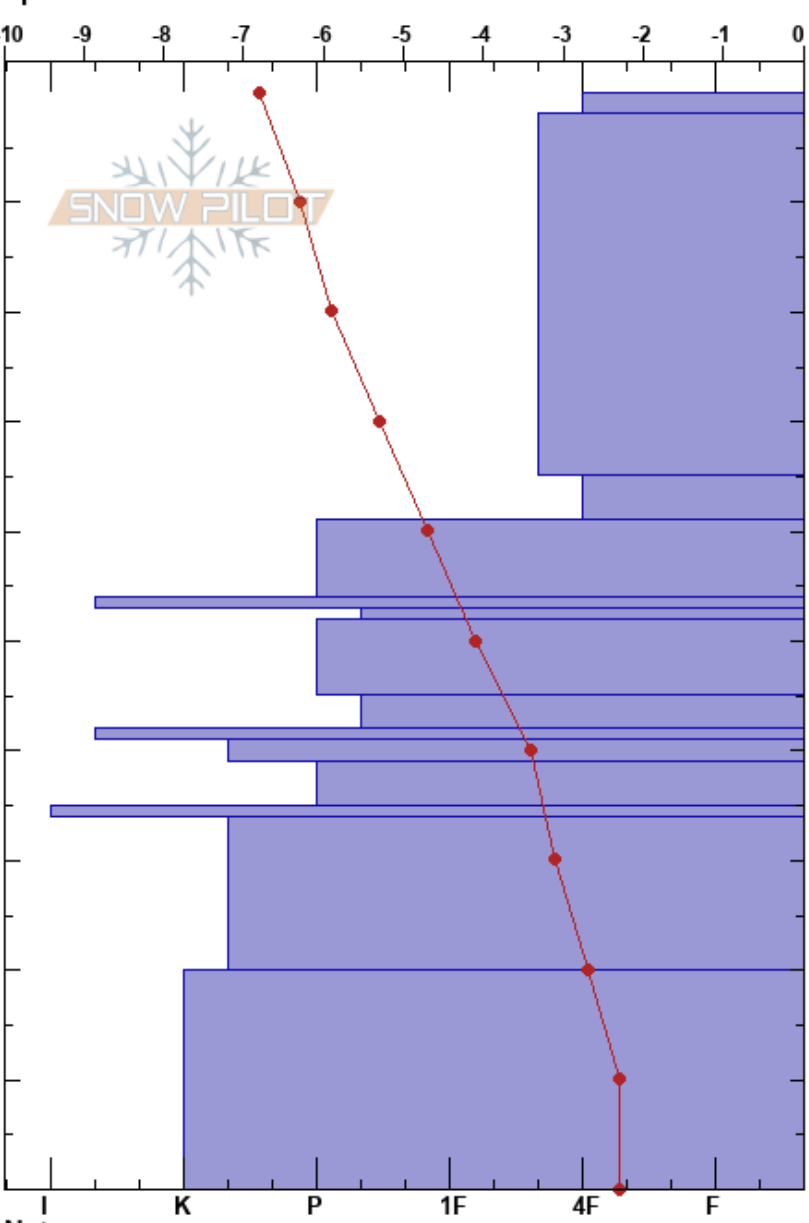

Undir Presthnjök
 Tröllaskagi
 Iceland
Elevation: 680 m
Aspect: 340°
Specifics:

Gestur Hansson
 22/03/2017 - 15:00
Co-ord: 66.09843N, -18.87169W
Slope Angle: 30°
Wind Loading:

Stability:
Air Temperature:
Sky Cover: SCT
Precipitation: NO
Wind: SW Light Breeze

HS:110
PF:30
 0-2cm: og haglkorn
 2-35cm: hagl og kornsnjór
 47-48cm: Problematic layer

Form	Crystal		Moisture	ρ kg/m ³	Stability tests & Layer comments
	Size				
∇	3.5				0-2cm: og haglkorn
▲	2.5		D		2-35cm: hagl og kornsnjór
+	2		D		
●	1.5				
■					
□	1.5				
●	1.5		D		
●	2				
■					
⊙					
●	2		D		← CT11, SP @66cm
■			D		
♡			D		
⊗					