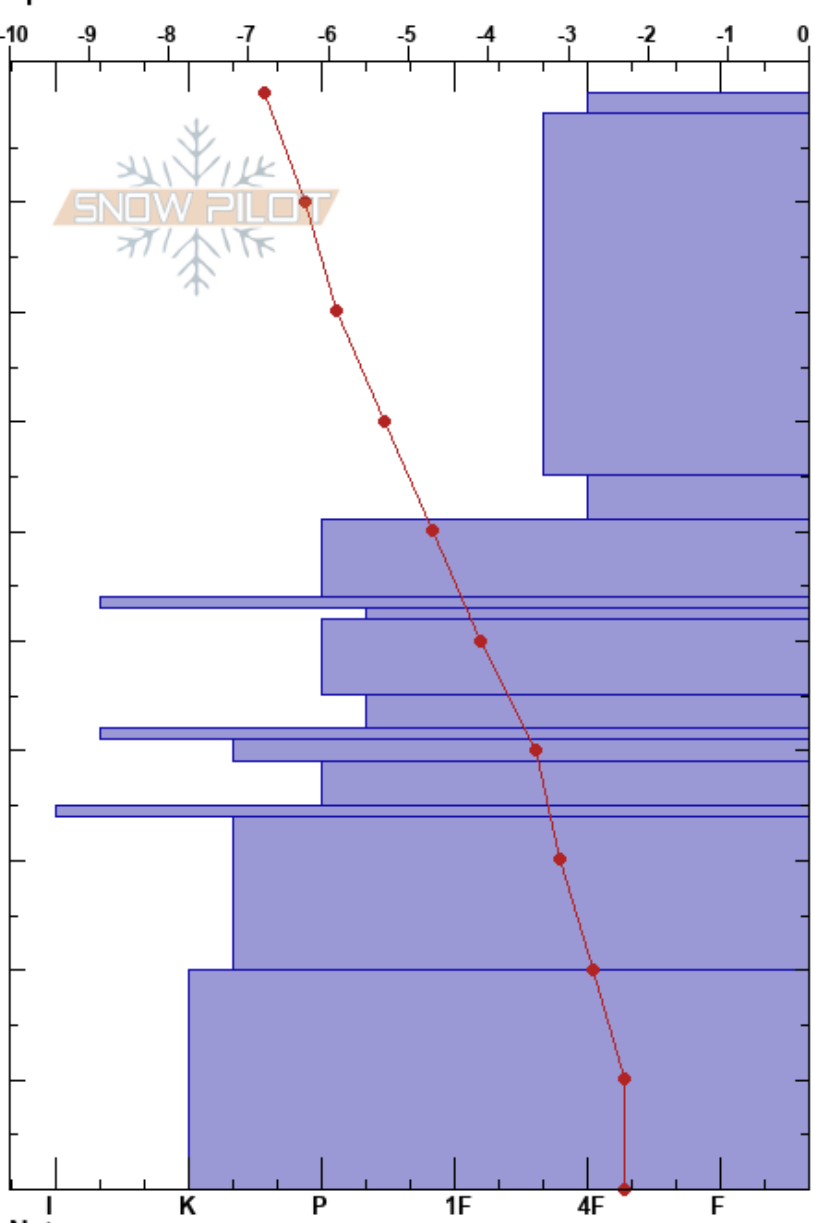

Undir Presthnjök
 Tröllaskagi
 Iceland
Elevation: 680 m
Aspect: 340°
Specifics:

Gestur Hansson
 22/03/2017 - 15:00
Co-ord: 66.09843N, -18.87169W
Slope Angle: 30°
Wind Loading:

Stability:
Air Temperature:
Sky Cover: SCT
Precipitation: NO
Wind: SW Light Breeze

HS:110
PF:30
 0-2cm: og haglkorn
 2-35cm: hagl og kornsnjór
 47-48cm: Problematic layer

Form	Crystal		Moisture	ρ kg/m ³	Stability tests & Layer comments
	Size				
∇	3.5				0-2cm: og haglkorn
▲	2.5	D			2-35cm: hagl og kornsnjór
+	2	D			
●	1.5				
■					
□	1.5				
●	1.5	D			
●	2				
■					
⊙					
●	2	D			← CT11, SP @66cm
■					
♡			D		
⊗					