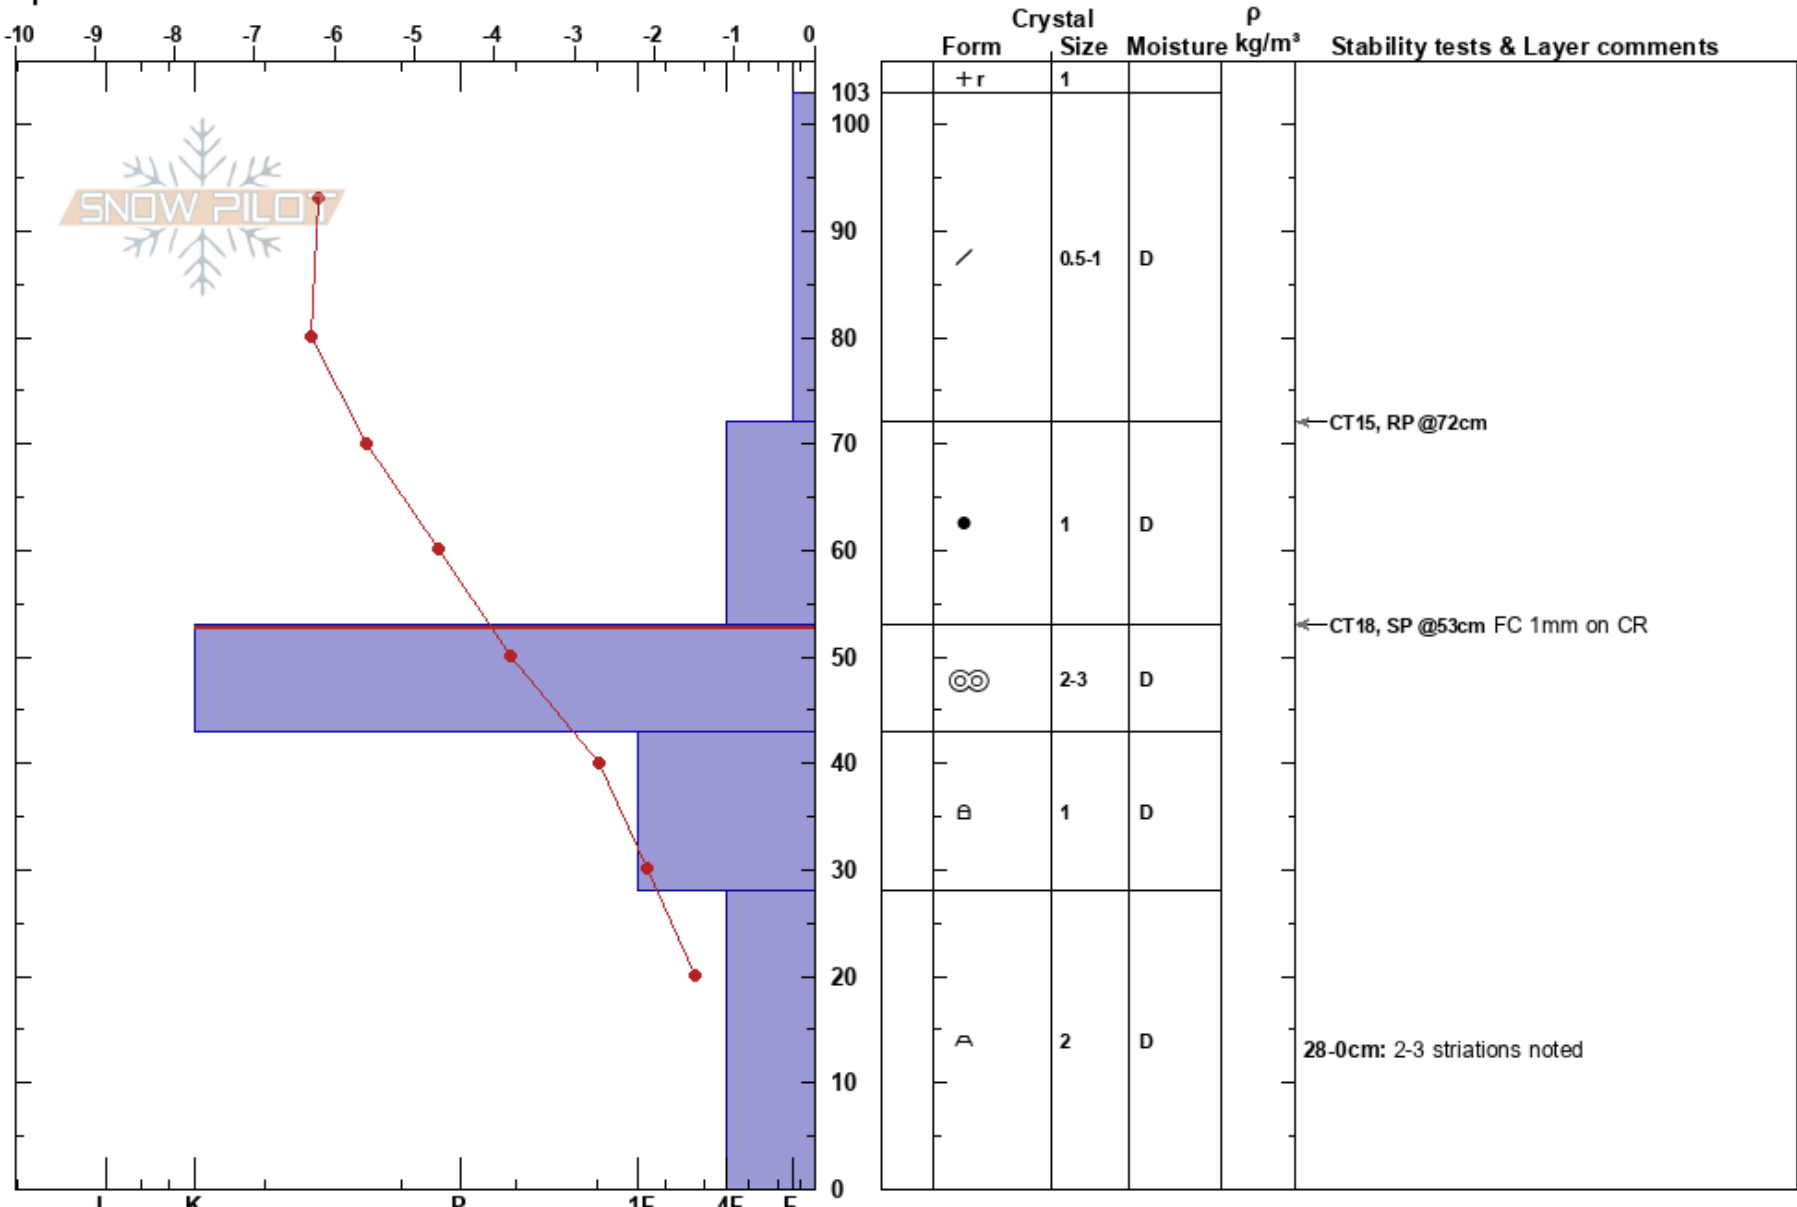

Parker 6
 Jasper National park
 AB
 Elevation: 2136 m
 Aspect: NE
 Specifics:

garth lemke
 20/11/2020 - 13:30
 Co-ord:
 Slope Angle: 26°
 Wind Loading:

Stability: Good
 Air Temperature: -6.8°C
 Sky Cover: OVC
 Precipitation: S-1
 Wind: W Light Breeze

HS:103
 PF:35
 PS:25
 Layer Notes:
 53-43cm: Problematic layer
 28-0cm: 2-3 striations noted

Notes: heather ground. Sheltered location by band of trees. No humphing or signs of instability leading to the site but winds whipping up snow transport at ridge top. Minor cracking around skis when cresting out of trees at higher elev where terrain presents itself to winds. CTM15RP@72; CTM18SP@53 FC 1mm on top of K CR.