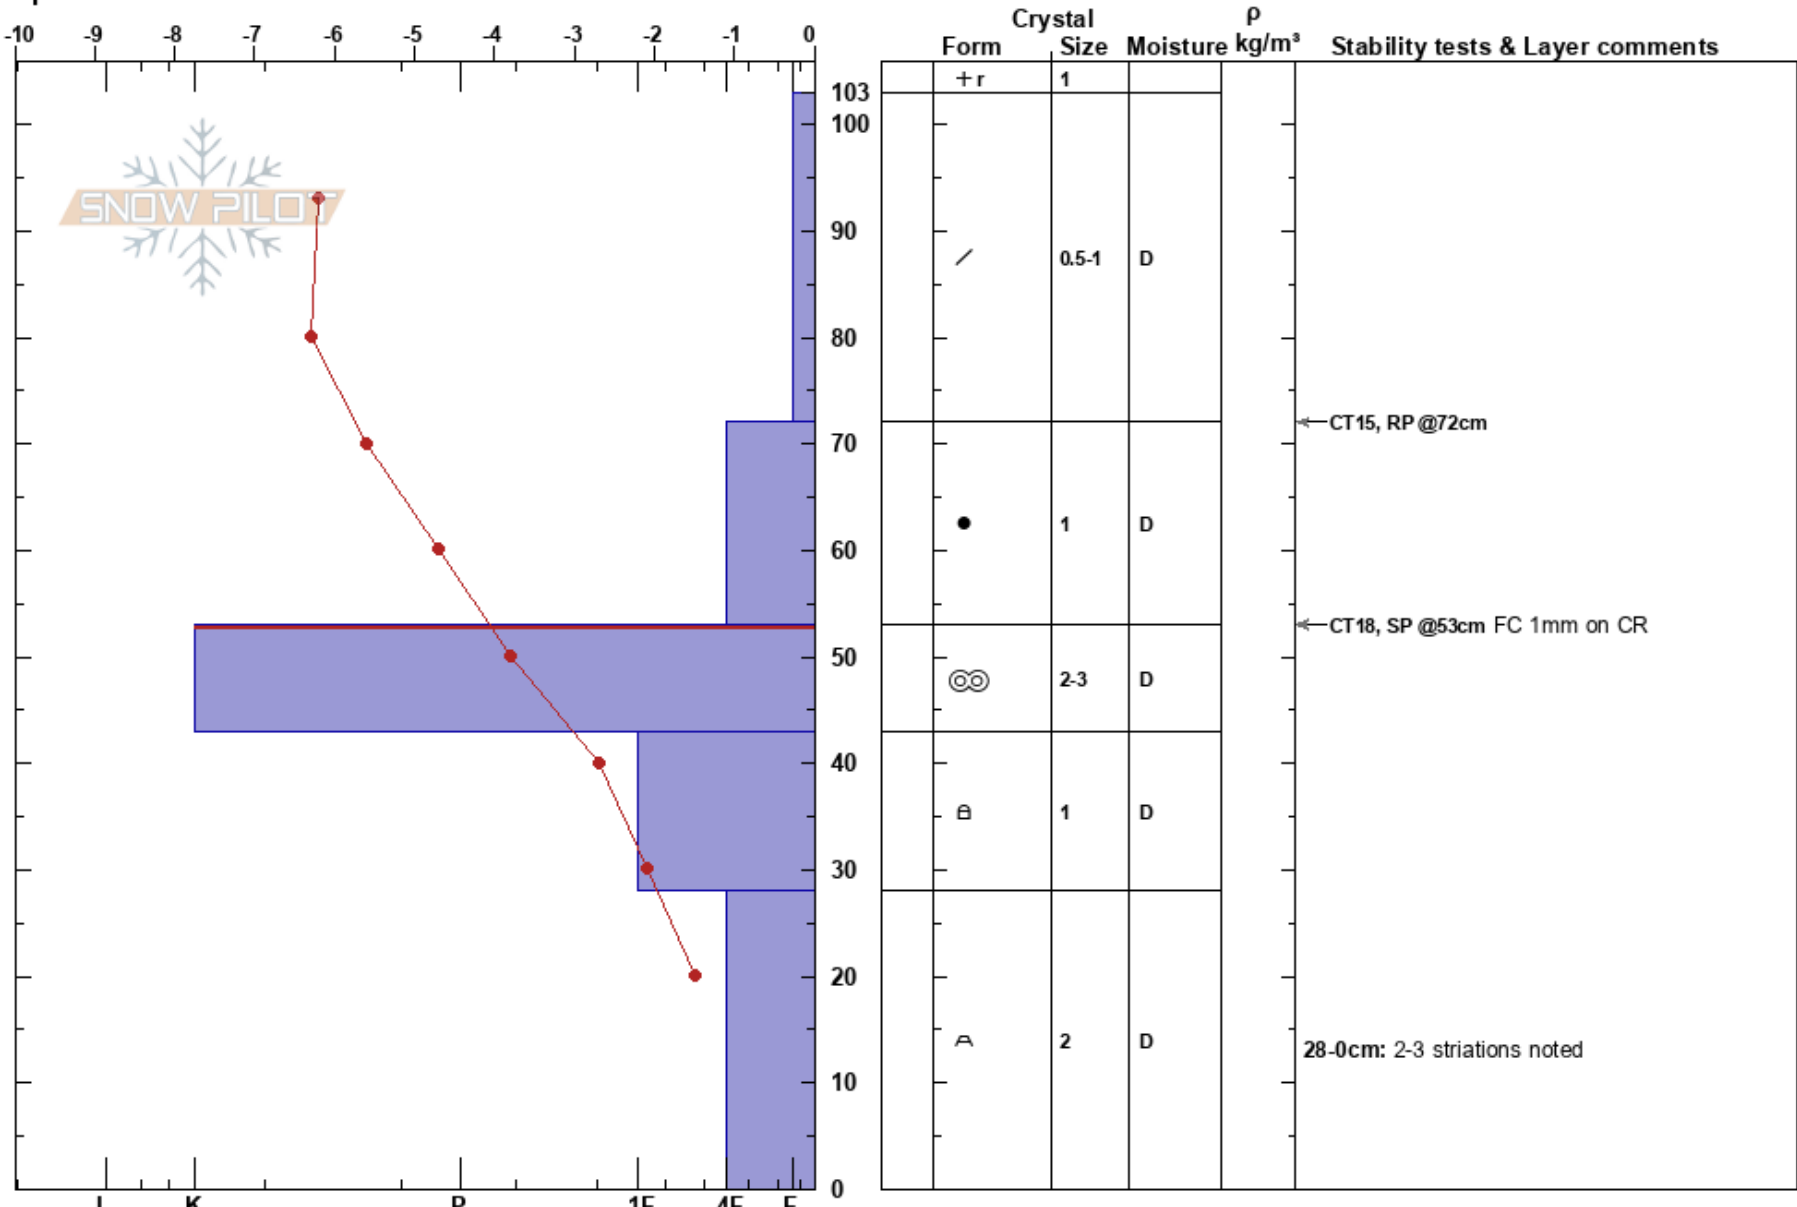

Parker 6  
 Jasper National park  
 AB  
 Elevation: 2136 m  
 Aspect: NE  
 Specifics:

garth lemke  
 20/11/2020 - 13:30  
 Co-ord:  
 Slope Angle: 26°  
 Wind Loading:

Stability: Good  
 Air Temperature: -6.8°C  
 Sky Cover: OVC  
 Precipitation: S-1  
 Wind: W Light Breeze  
 HS:103  
 PF:35  
 PS:25  
 Layer Notes:  
 53-43cm: Problematic layer  
 28-0cm: 2-3 striations noted

**Notes:** heather ground. Sheltered location by band of trees. No humphing or signs of instability leading to the site but winds whipping up snow transport at ridge top. Minor cracking around skis when cresting out of trees at higher elev where terrain presents itself to winds. CTM15RP@72; CTM18SP@53 FC 1mm on top of K CR.