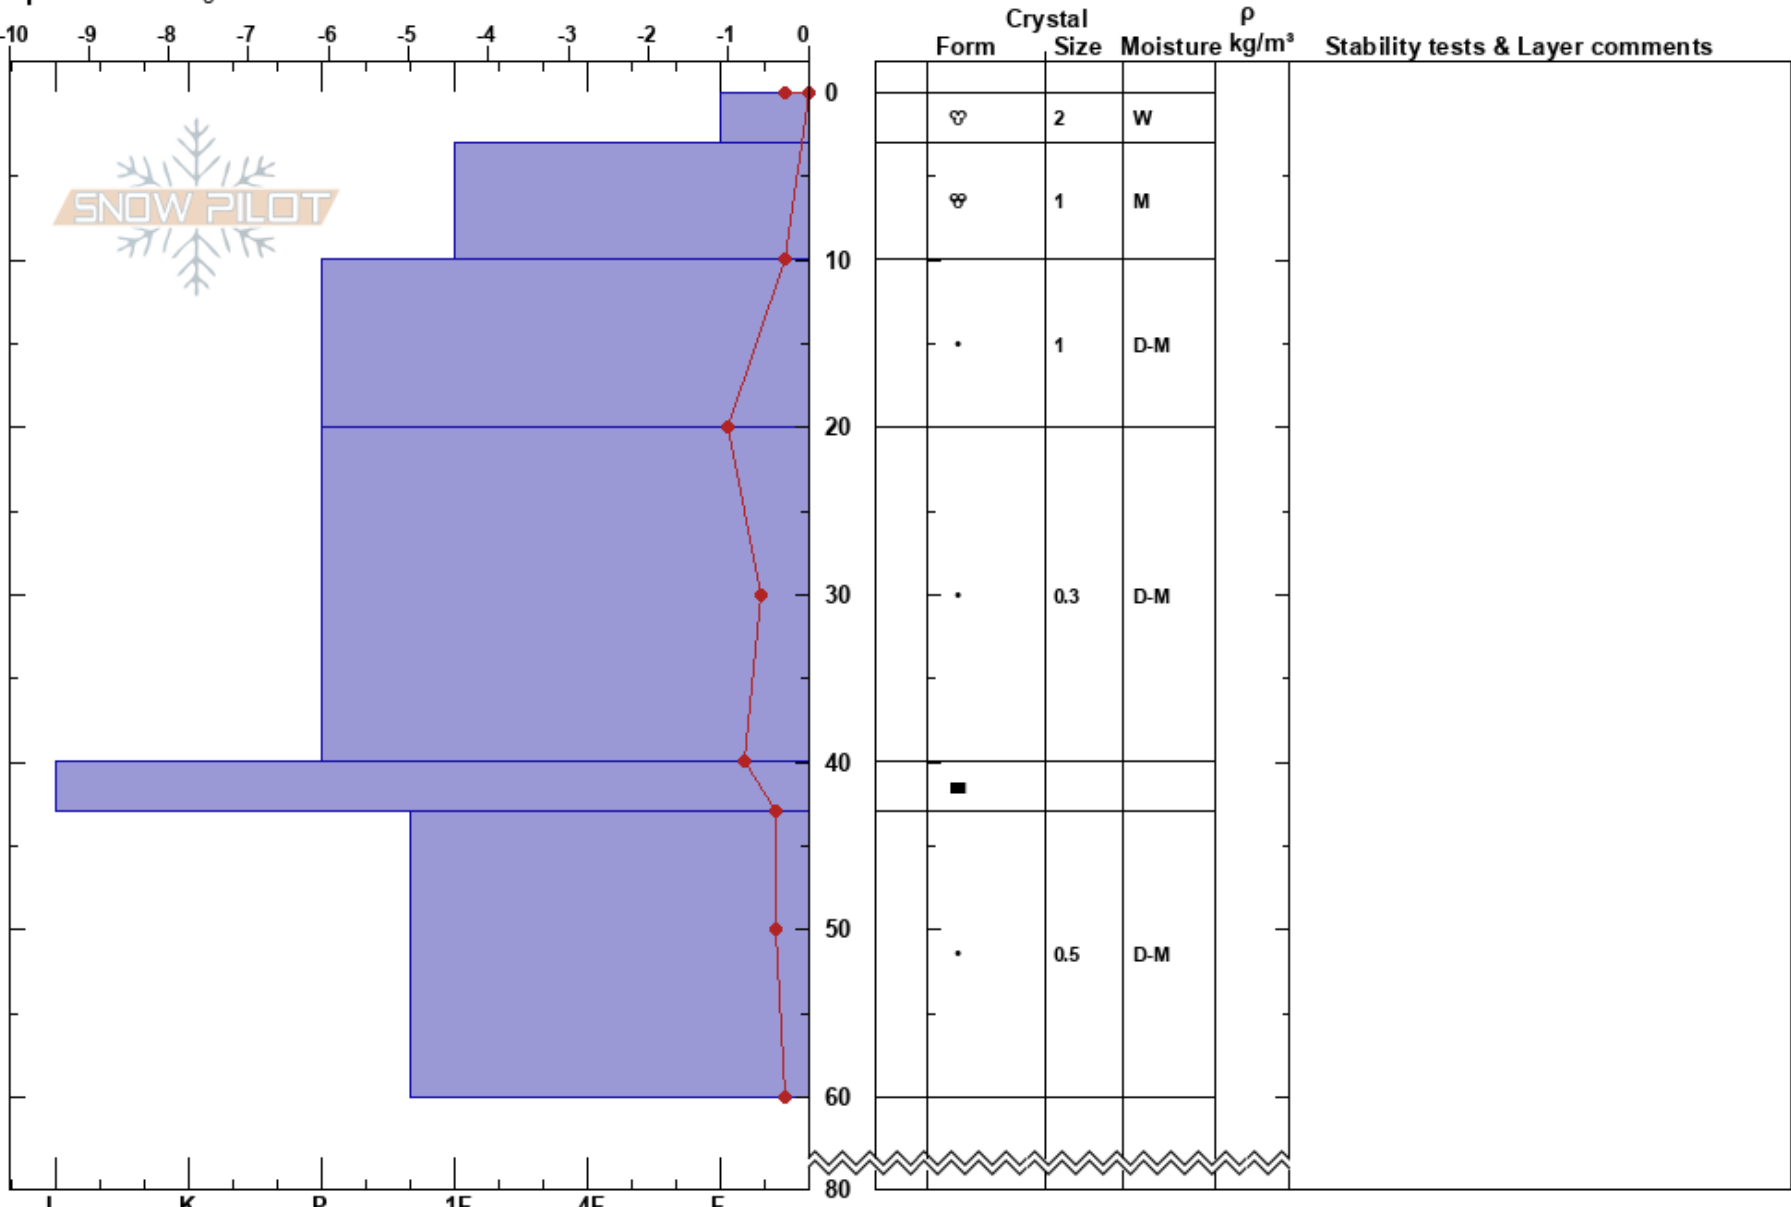

Velvet Hammer

Loveland SP

Stability:

HS:80

Layer Notes:

Front Range

03/22/2017 - 11:00am

Air Temperature: 33°C

PF:15

CO

Co-ord:

Sky Cover: SCT

Elevation: 12700 ft

Slope Angle: 37°

Precipitation: NO

Aspect: 140°

Wind Loading: no

Wind: SW Strong

Specifics: Pit dug in a Ski Area

Notes: Total spx depth 220. Temp check for 0 c thermocline.