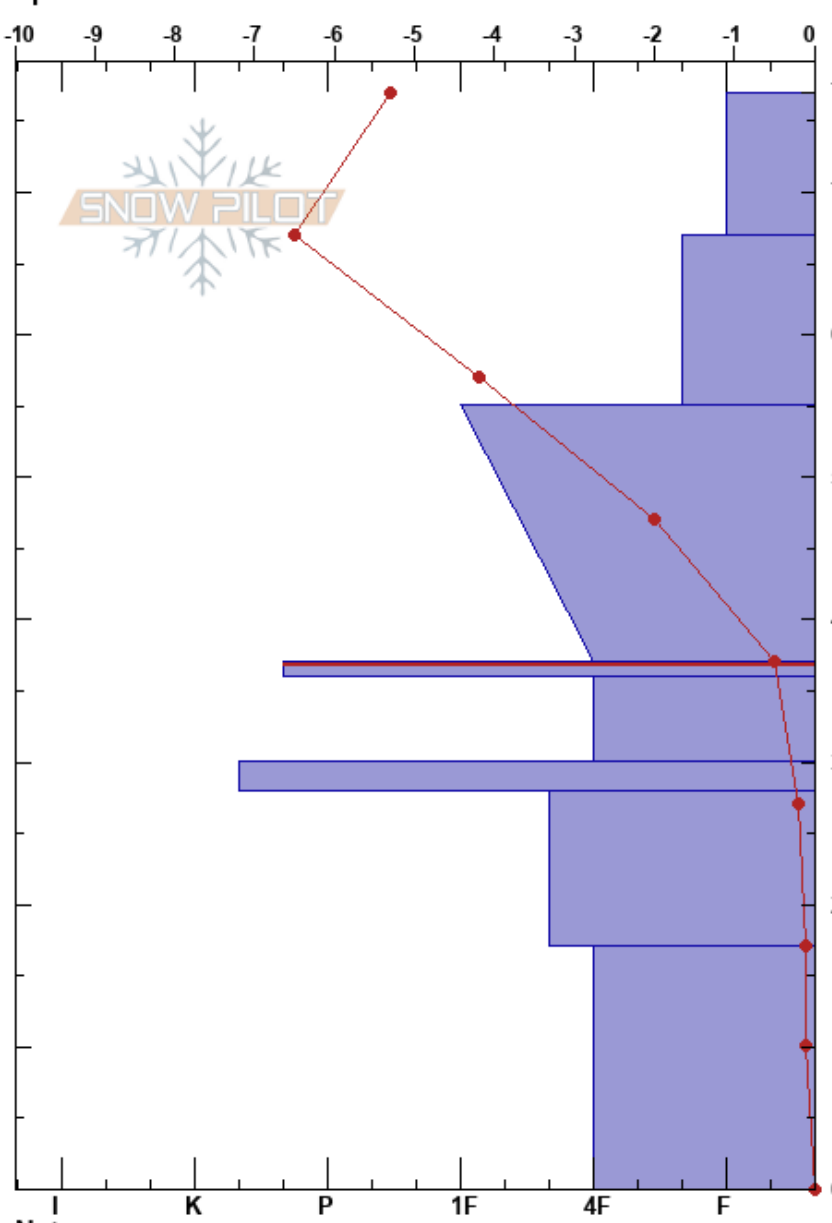

Banner SNOTEL
 Sawtooth Range
 ID
 Elevation: 7061 ft
 Aspect: 300°
 Specifics:

Gabrielle Antonioli
 11/20/2020 - 11:50am
 Co-ord: 44.30487N, -115.23317W
 Slope Angle: 11°
 Wind Loading: no

Stability: Good
 Air Temperature: -6°C
 Sky Cover: CLR
 Precipitation: NO
 Wind: Calm

HS:77
 PS: 25 37-36cm:Problematic layer

Form	Crystal		Moisture	ρ kg/m ³	Stability tests & Layer comments
	Size				
	2.5				
* (V)	2-3(1)	D			
				88	← ECTN5 @67cm
/	0.5	D			
				152	
/	1-2	D			
				196	
⊙⊙		D			
				240	← ECTN11 @37cm
/	1-2	D			
■		D			
				216	
/	0.5-1	D			
				200	
/	1	D			
				240	