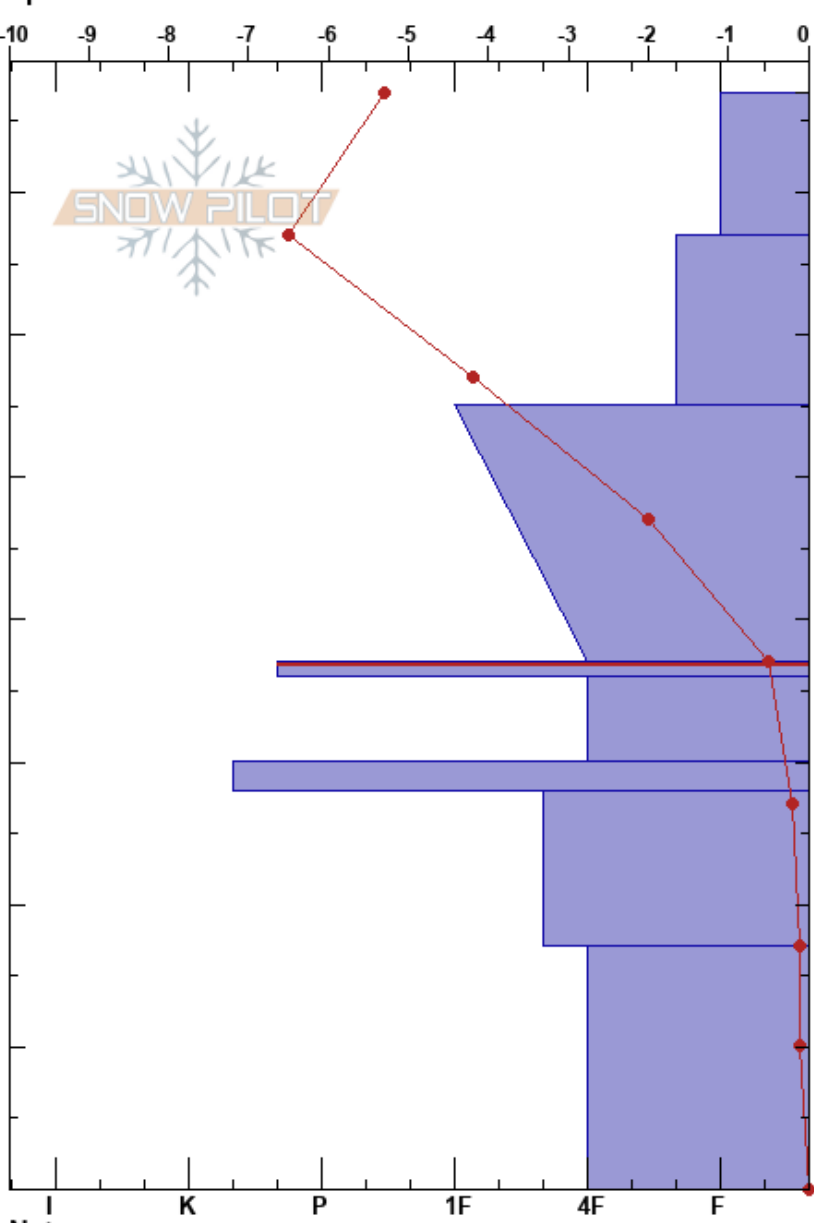

Banner SNOTEL
 Sawtooth Range
 ID
 Elevation: 7061 ft
 Aspect: 300°
 Specifics:

Gabrielle Antonioli
 11/20/2020 - 11:50am
 Co-ord: 44.30487N, -115.23317W
 Slope Angle: 11°
 Wind Loading: no

Stability: Good
 Air Temperature: -6°C
 Sky Cover: CLR
 Precipitation: NO
 Wind: Calm

HS:77
 PS: 25 37-36cm:Problematic layer

Form	Crystal		Moisture	ρ kg/m ³	Stability tests & Layer comments
	Size				
	2.5				
* (V)	2-3(1)	D			
				88	← ECTN5 @67cm
/	0.5	D			
				152	
/	1-2	D			
				196	
⊙⊙		D		240	← ECTN11 @37cm
/	1-2	D			
■		D			
				216	
/	0.5-1	D			
				200	
/	1	D			
				240	