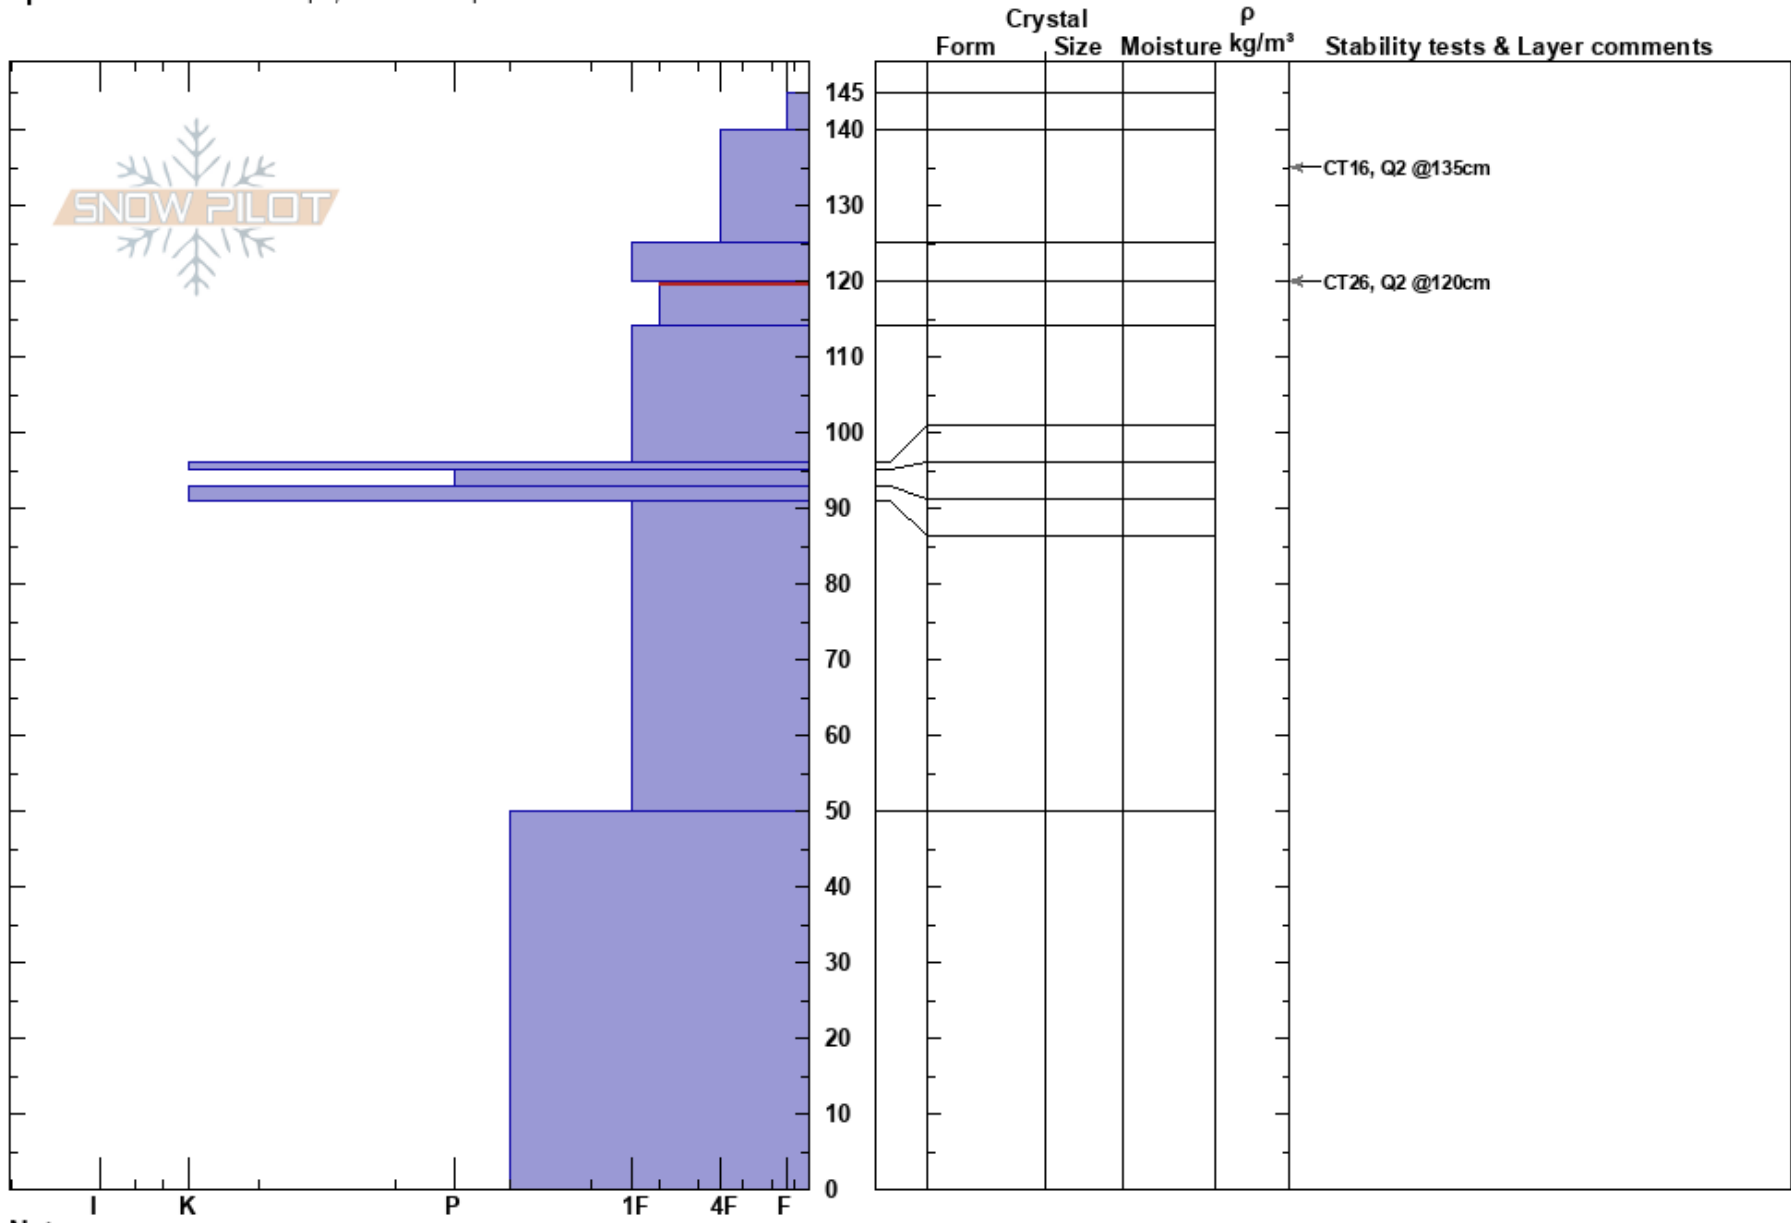

Ball Butte  
 Broken Top  
 OR  
 Elevation: 2351 m  
 Aspect: 56°

Javier Colton  
 11/20/2020 - 11:30am  
 Co-ord: 44.06300N, -121.67200W  
 Slope Angle: 32°  
 Wind Loading:

Stability: **HS:145**  
 Air Temperature:  
 Sky Cover: CLR  
 Precipitation: NO  
 Wind: Calm

Layer Notes:  
 120-114cm: Problematic layer

Specifics: Ski tracks on slope; We skied slope

Notes: