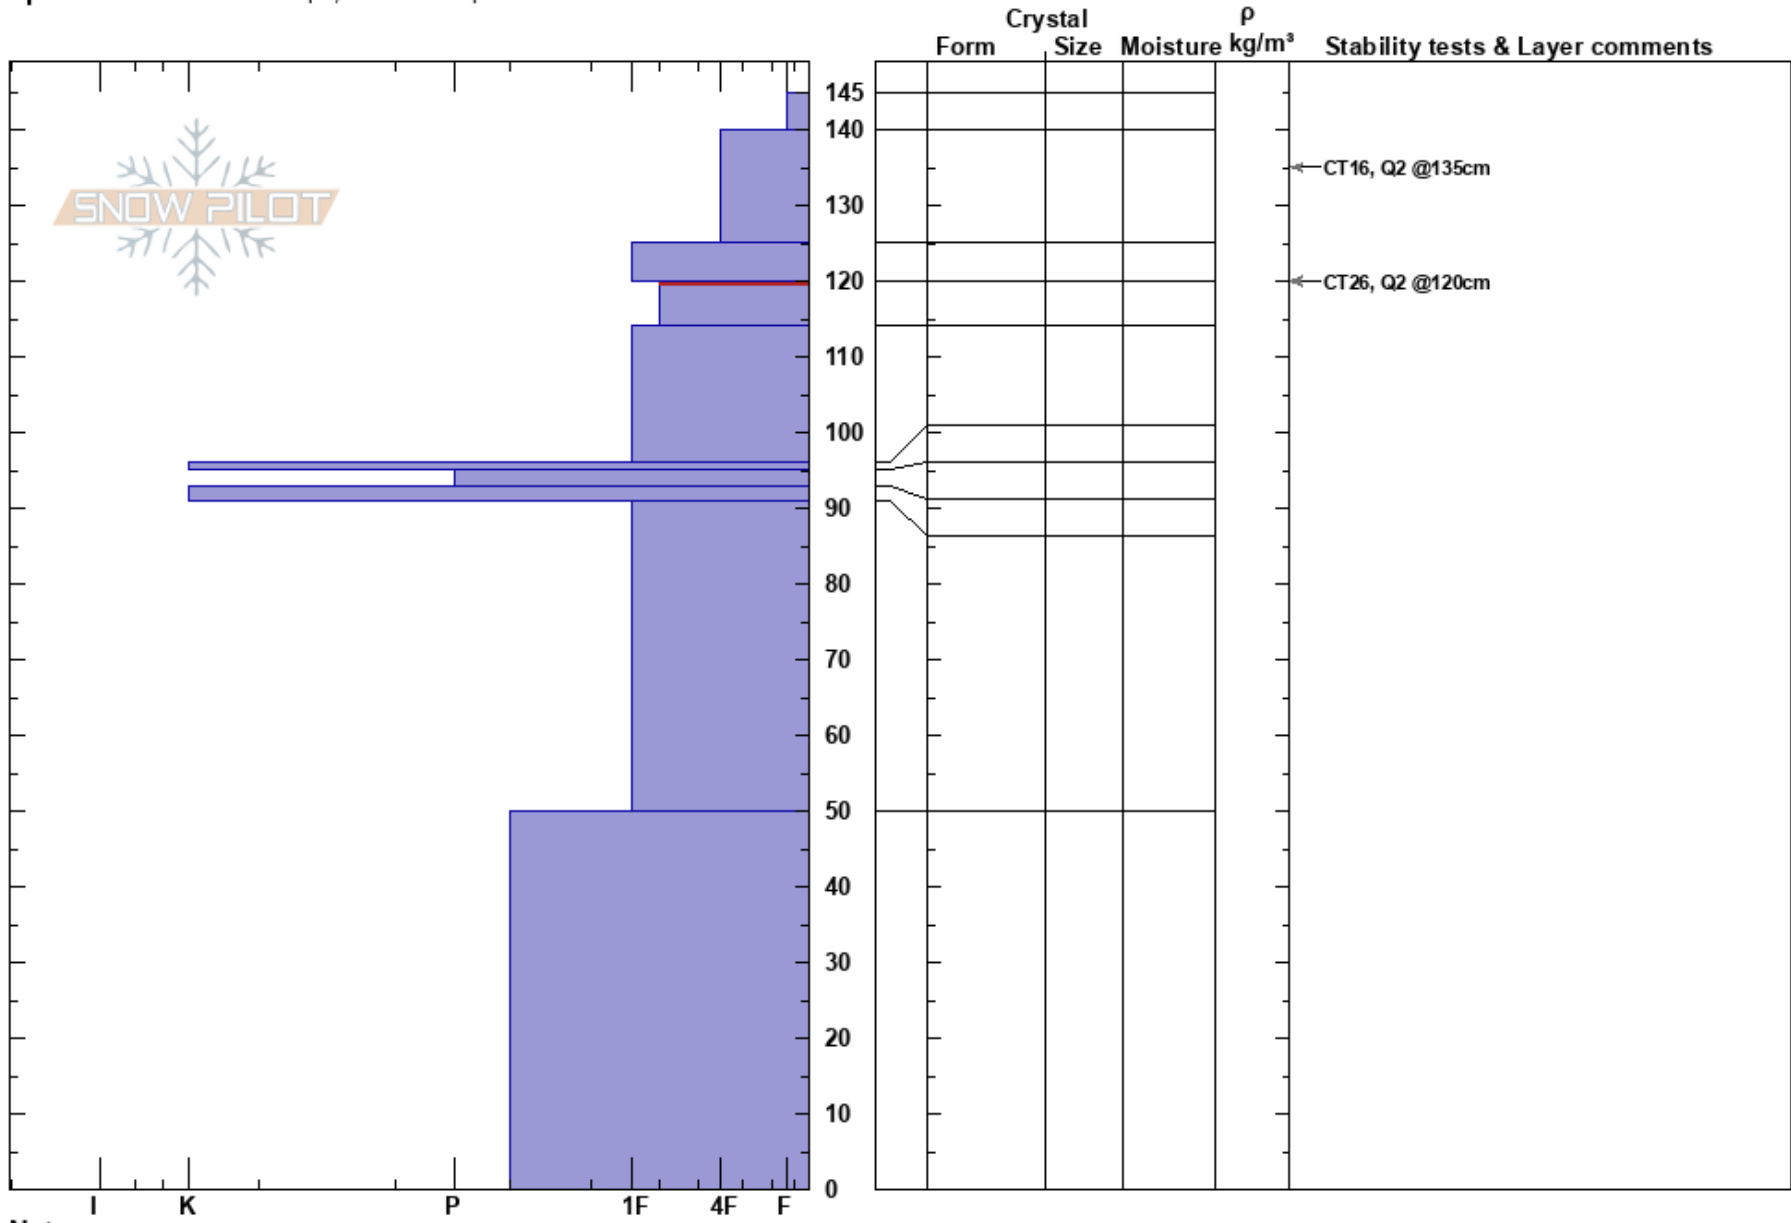

Ball Butte  
 Broken Top  
 OR  
 Elevation: 2351 m  
 Aspect: 56°

Javier Colton  
 11/20/2020 - 11:30am  
 Co-ord: 44.06300N, -121.67200W  
 Slope Angle: 32°  
 Wind Loading:

Stability: **HS:145**  
 Air Temperature: 120-114cm:Problematic layer  
 Sky Cover: CLR  
 Precipitation: NO  
 Wind: Calm

Specifics: Ski tracks on slope; We skied slope

Notes: