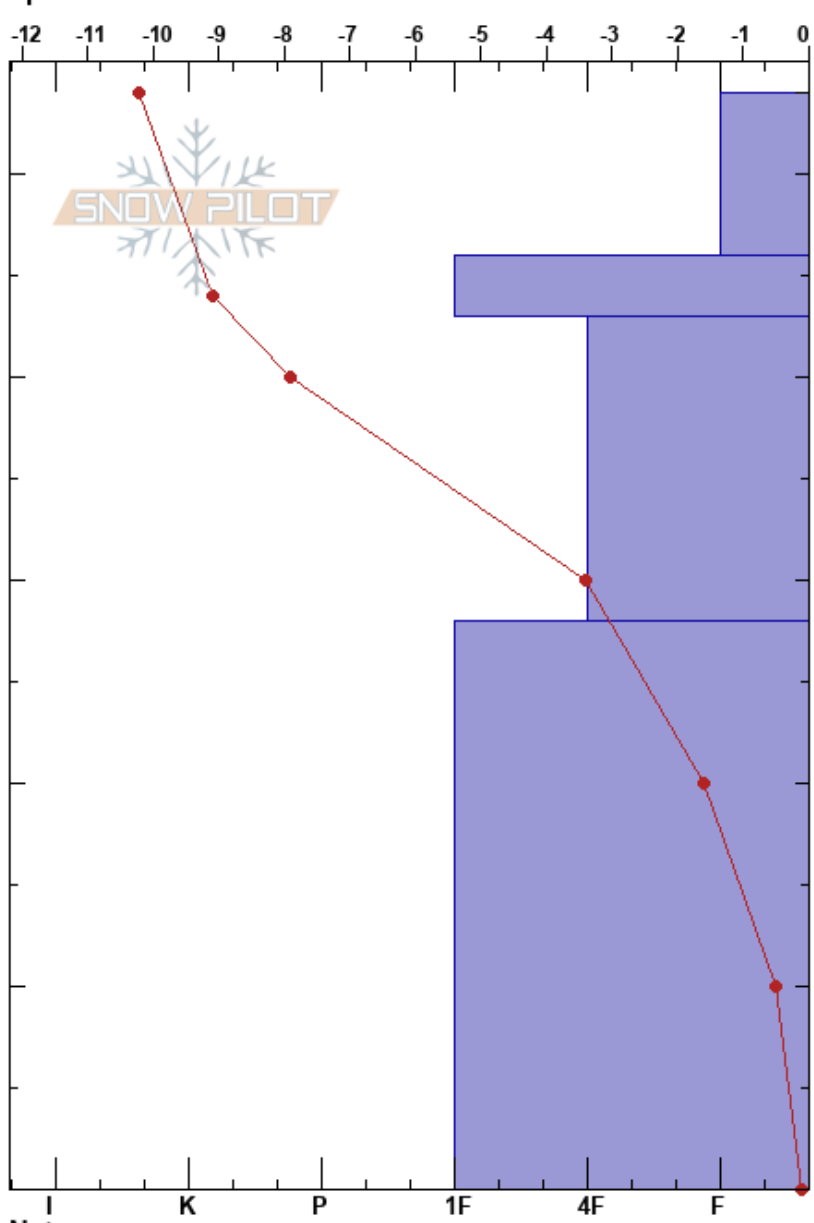

Philips Bench Snotel  
 Teton Range  
 WY  
 Elevation: 8199 ft  
 Aspect: E  
 Specifics:

Lisa Van Sciver  
 11/20/2020 - 9:40am  
 Co-ord: 43.51947N, -110.90673W  
 Slope Angle: 15°  
 Wind Loading:

Stability:  
 Air Temperature: -10°C  
 Sky Cover: CLR  
 Precipitation: NO  
 Wind: Calm

HS:54 Layer Notes:

Form	Crystal Size	Moisture	$\rho$ kg/m <sup>3</sup>	Stability tests & Layer comments
• (Δ)	0.3-1 (5)			
⊙⊙				
•	0.1-0.3			
				← ECTN12 @28cm
•	0.1-0.3			

Notes: