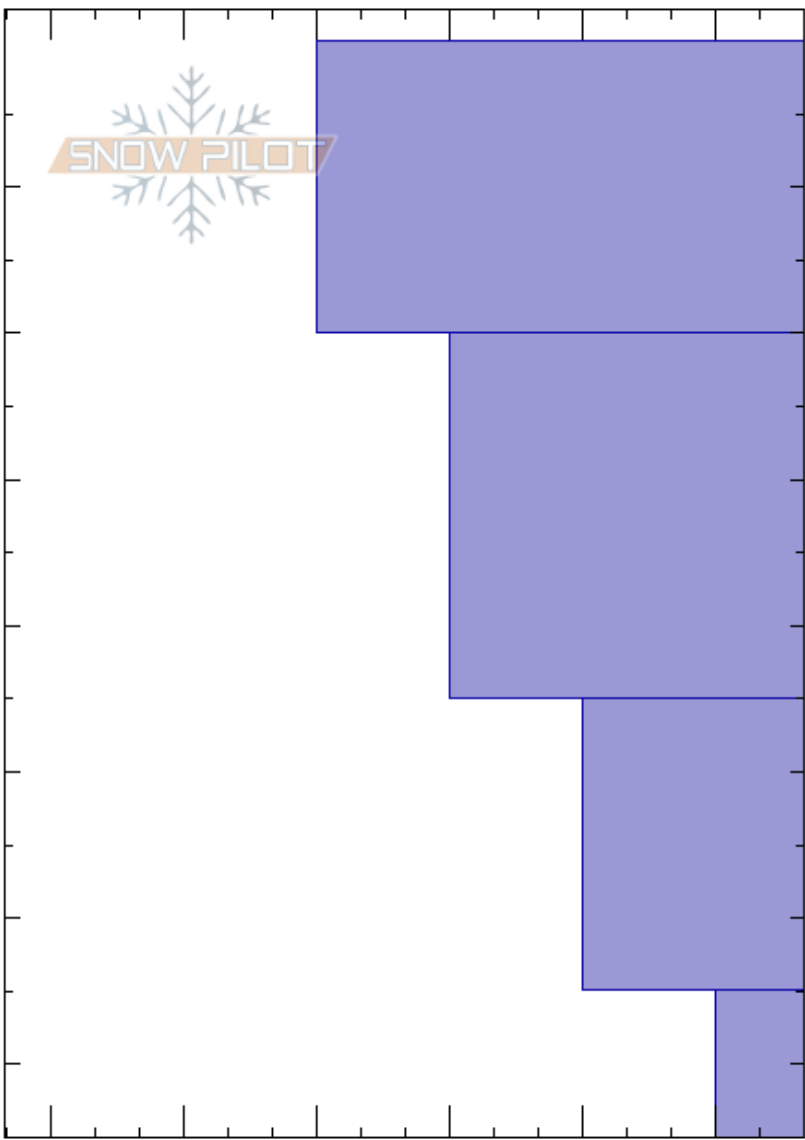

Coon Hill
 Vail/Summit County
 CO
Elevation: 11734 ft
Aspect: N
Specifics: We skied slope

Mike Floyd
 11/20/2020 - 12:30pm
Co-ord: 39.68526N, -105.93757W
Slope Angle: 15°
Wind Loading:

Stability: Fair **HS:**75 **Layer Notes:**
Air Temperature: 3°C **PF:**10 65-75cm:Problematic layer
Sky Cover: FEW **PS:** 0
Precipitation: NO
Wind: Calm

Depth (cm)	Crystal		Moisture	ρ kg/m ³	Stability tests & Layer comments
	Form	Size			
0 - 10	•	0.1			
10 - 20	•	0.1			
20 - 48	/	0.3			
48 - 66	/	0.3			
66 - 75	□	0.5-1			ECTP7 @75cm

Notes: I dug while Kreston watched