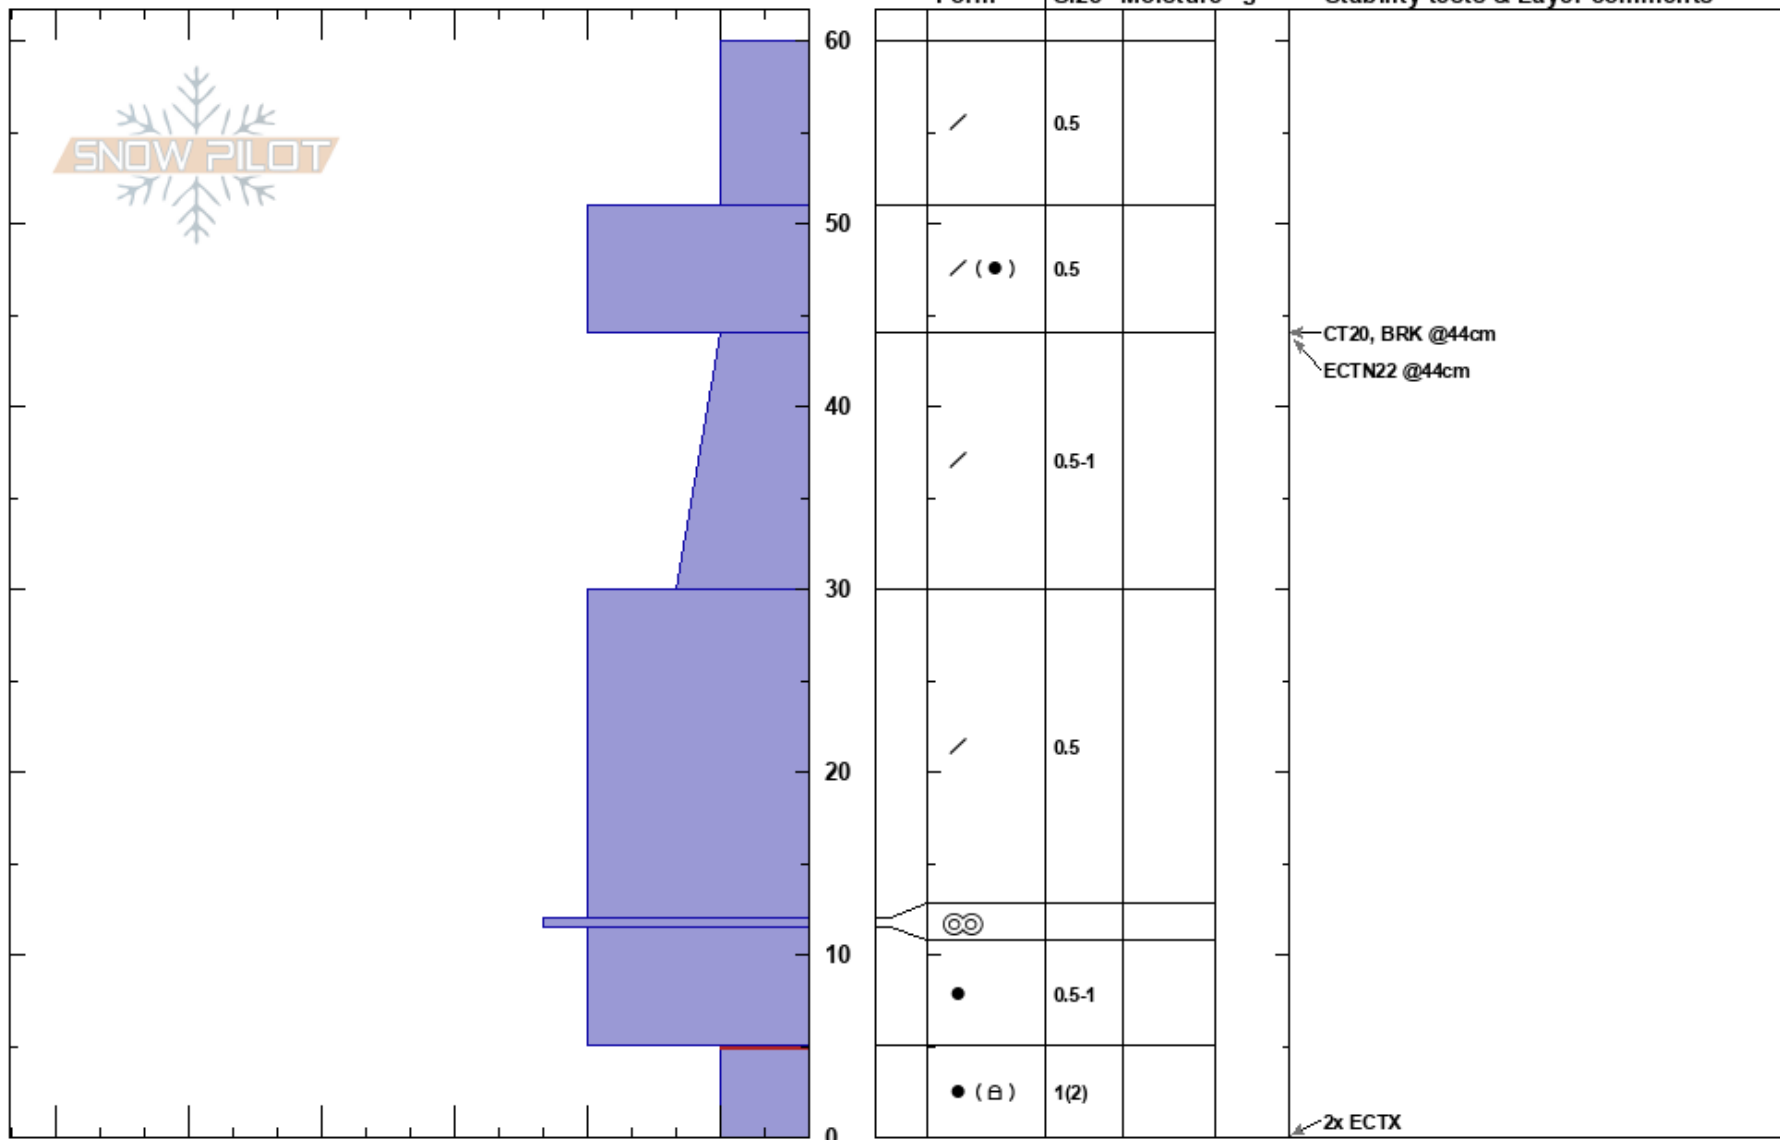

Relay Peak
 Mount Rose
 NV
 Elevation: 9130 ft
 Aspect: 355°
 Specifics:

Steve Reynaud
 11/20/2020 - 10:50am
 Co-ord: 39.31428N, -119.93179W
 Slope Angle: 20°
 Wind Loading: no

Stability: Very Good
 Air Temperature:
 Sky Cover: FEW
 Precipitation: NO
 Wind: Calm

HS:60
 5-0cm:Problematic layer

Notes: Basal facets have gained strength and compressed over the last 2 days. Multiple different snowpack tests not showing weakness with this layer.