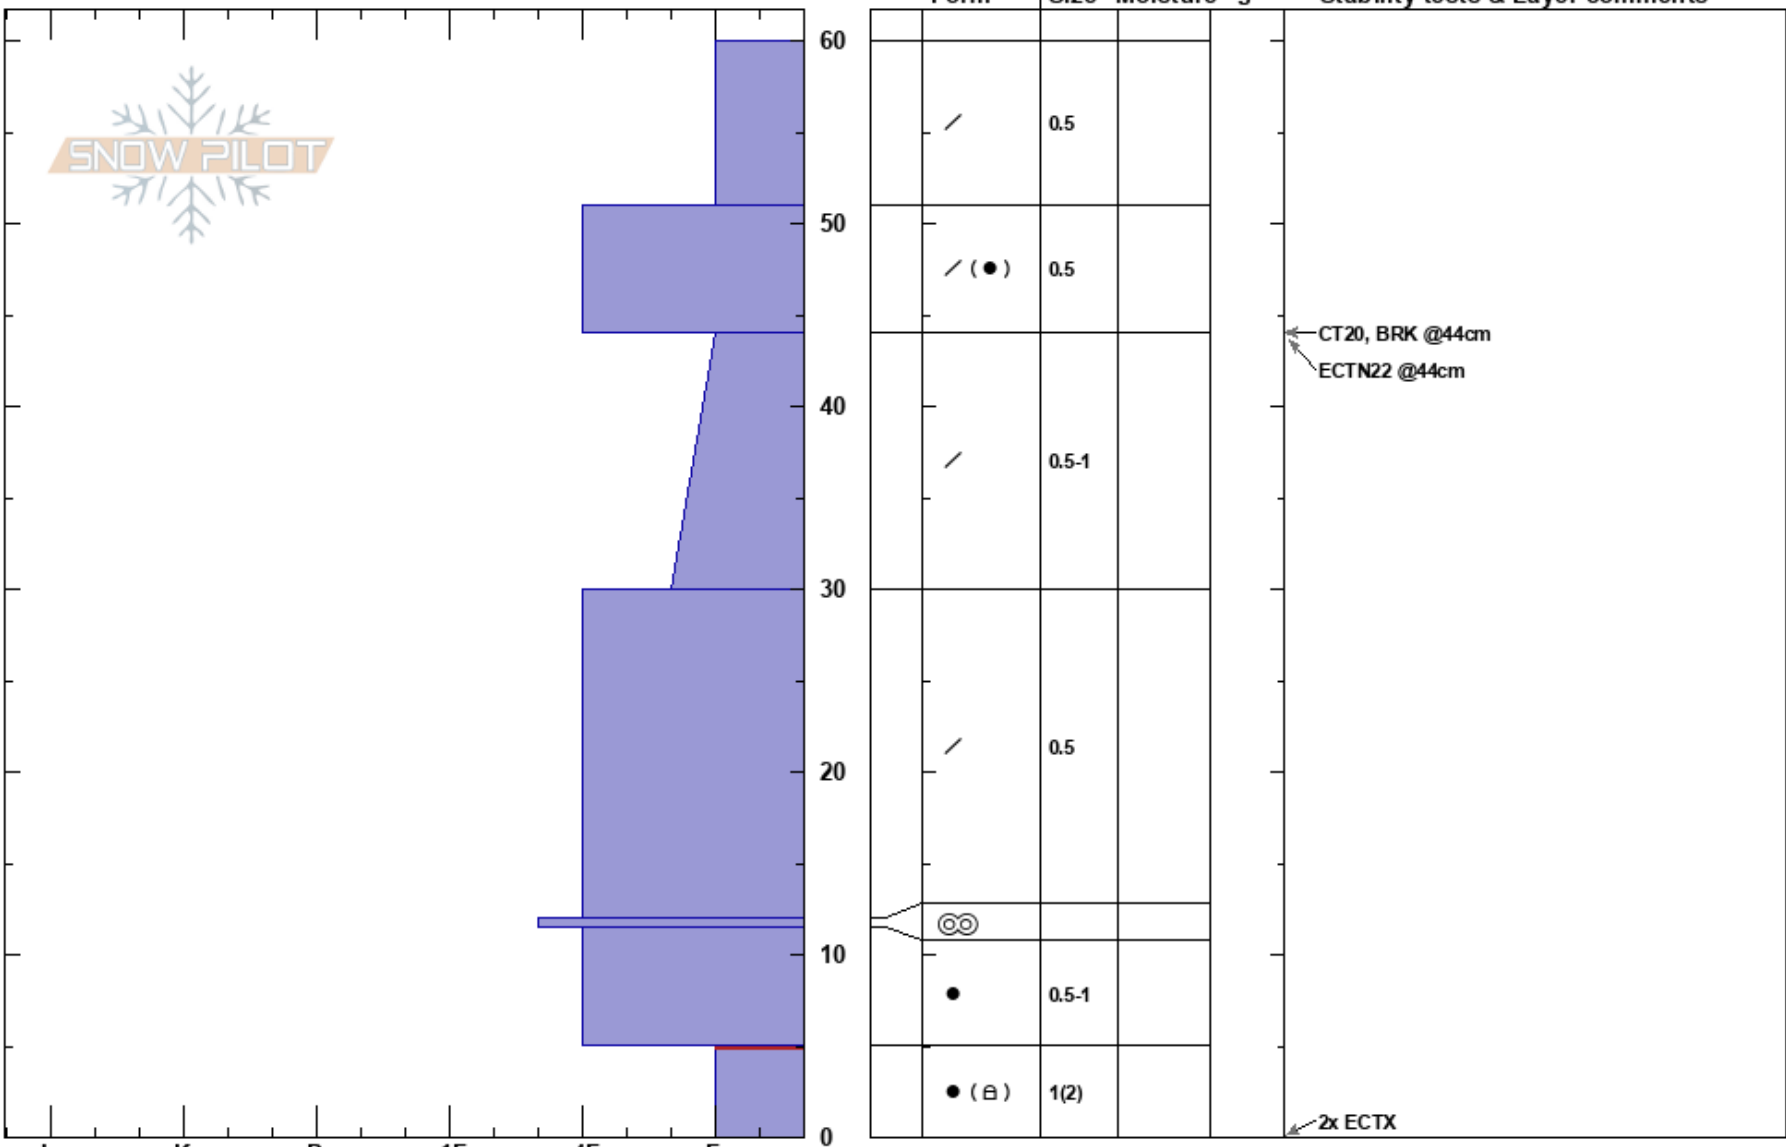

Relay Peak
 Mount Rose
 NV
 Elevation: 9130 ft
 Aspect: 355°
 Specifics:

Steve Reynaud
 11/20/2020 - 10:50am
 Co-ord: 39.31428N, -119.93179W
 Slope Angle: 20°
 Wind Loading: no

Stability: Very Good
 Air Temperature:
 Sky Cover: FEW
 Precipitation: NO
 Wind: Calm

HS:60
 5-0cm:Problematic layer

Notes: Basal facets have gained strength and compressed over the last 2 days. Multiple different snowpack tests not showing weakness with this layer.