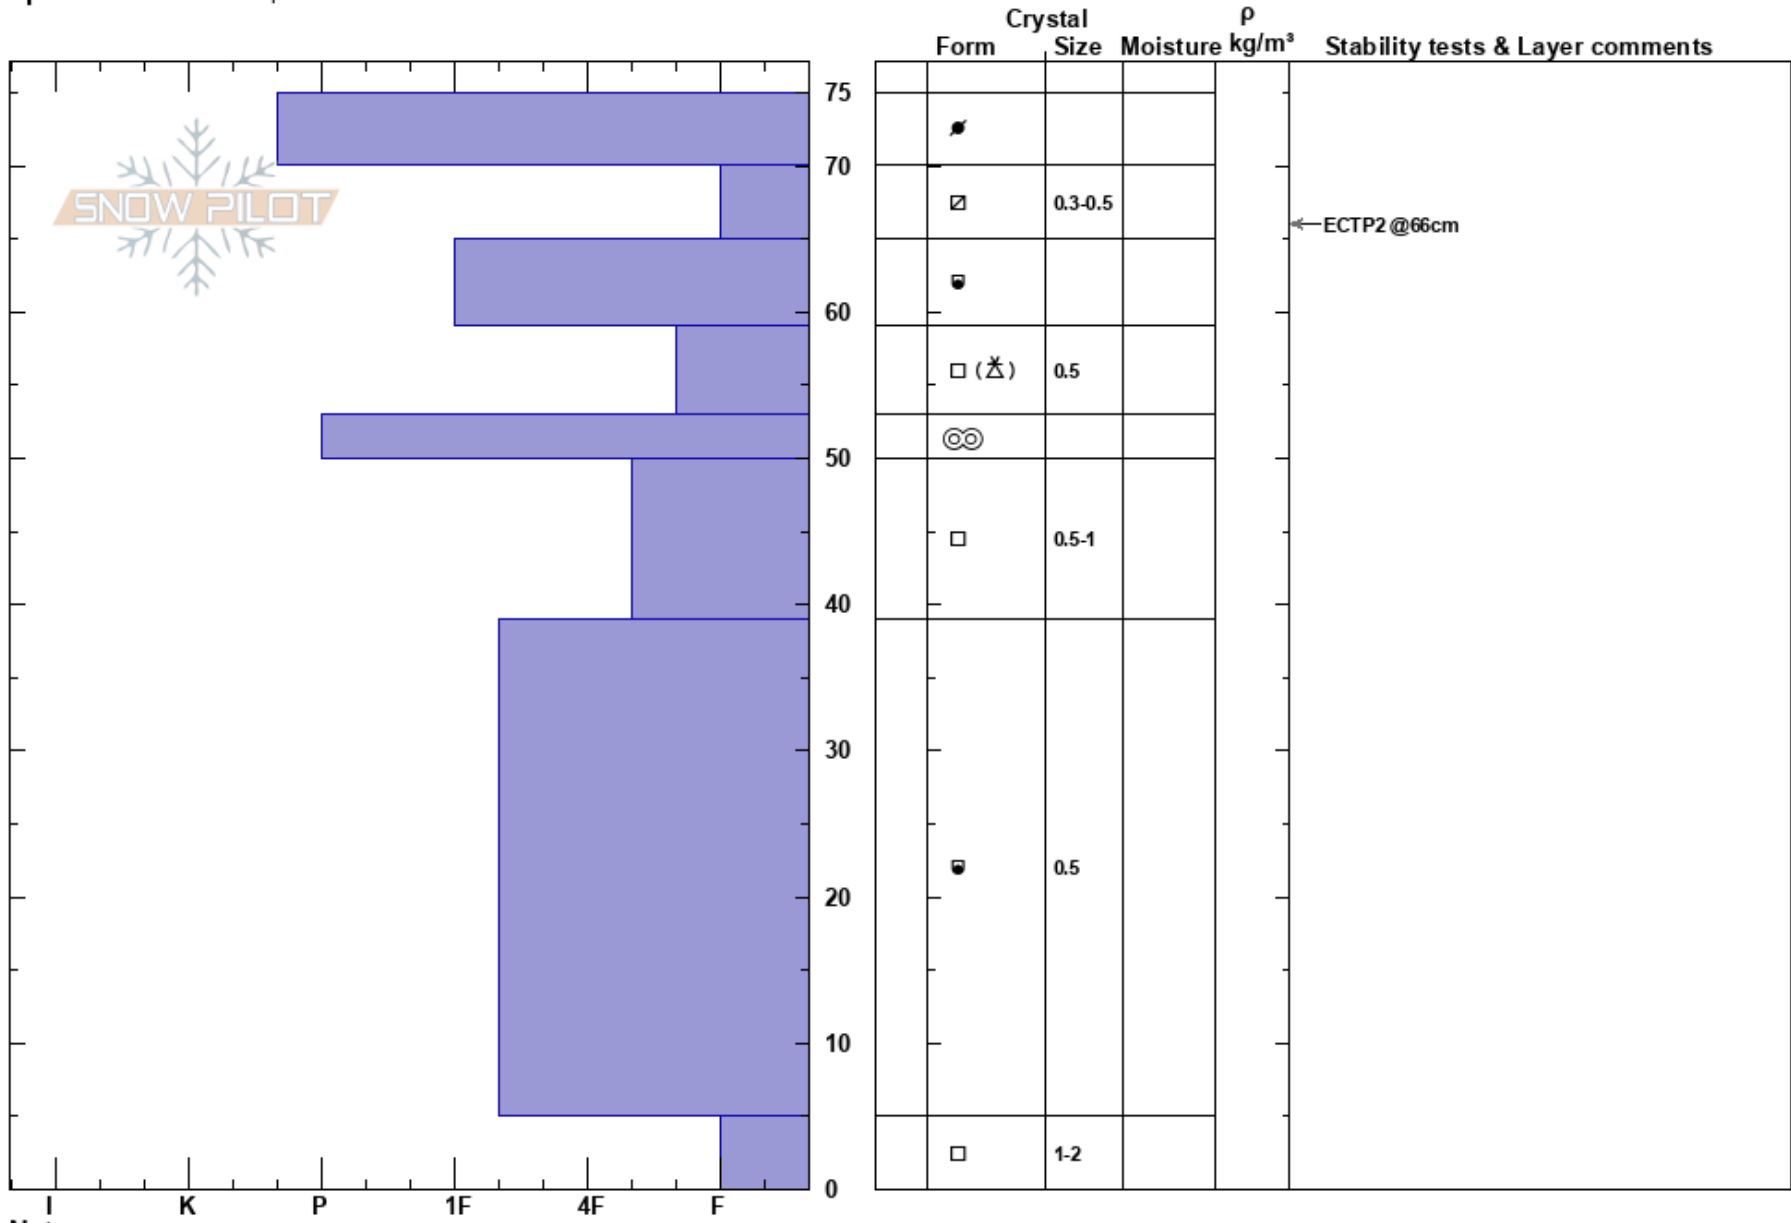

North Aspect ATL  
Sangre de Cristo Range  
NM

Andy Bond  
11/20/2020 - 1:00pm

Co-ord:  
Slope Angle: 34°  
Wind Loading: no

Elevation: 12000 ft  
Aspect: 10°

Specifics: We skied slope

Stability:

Air Temperature: -2°C

Sky Cover: CLR

Precipitation: NO

Wind: SW Calm

HS:75

PF:25

PS: 10

Layer Notes:  
70-65cm: Problematic layer

Notes: