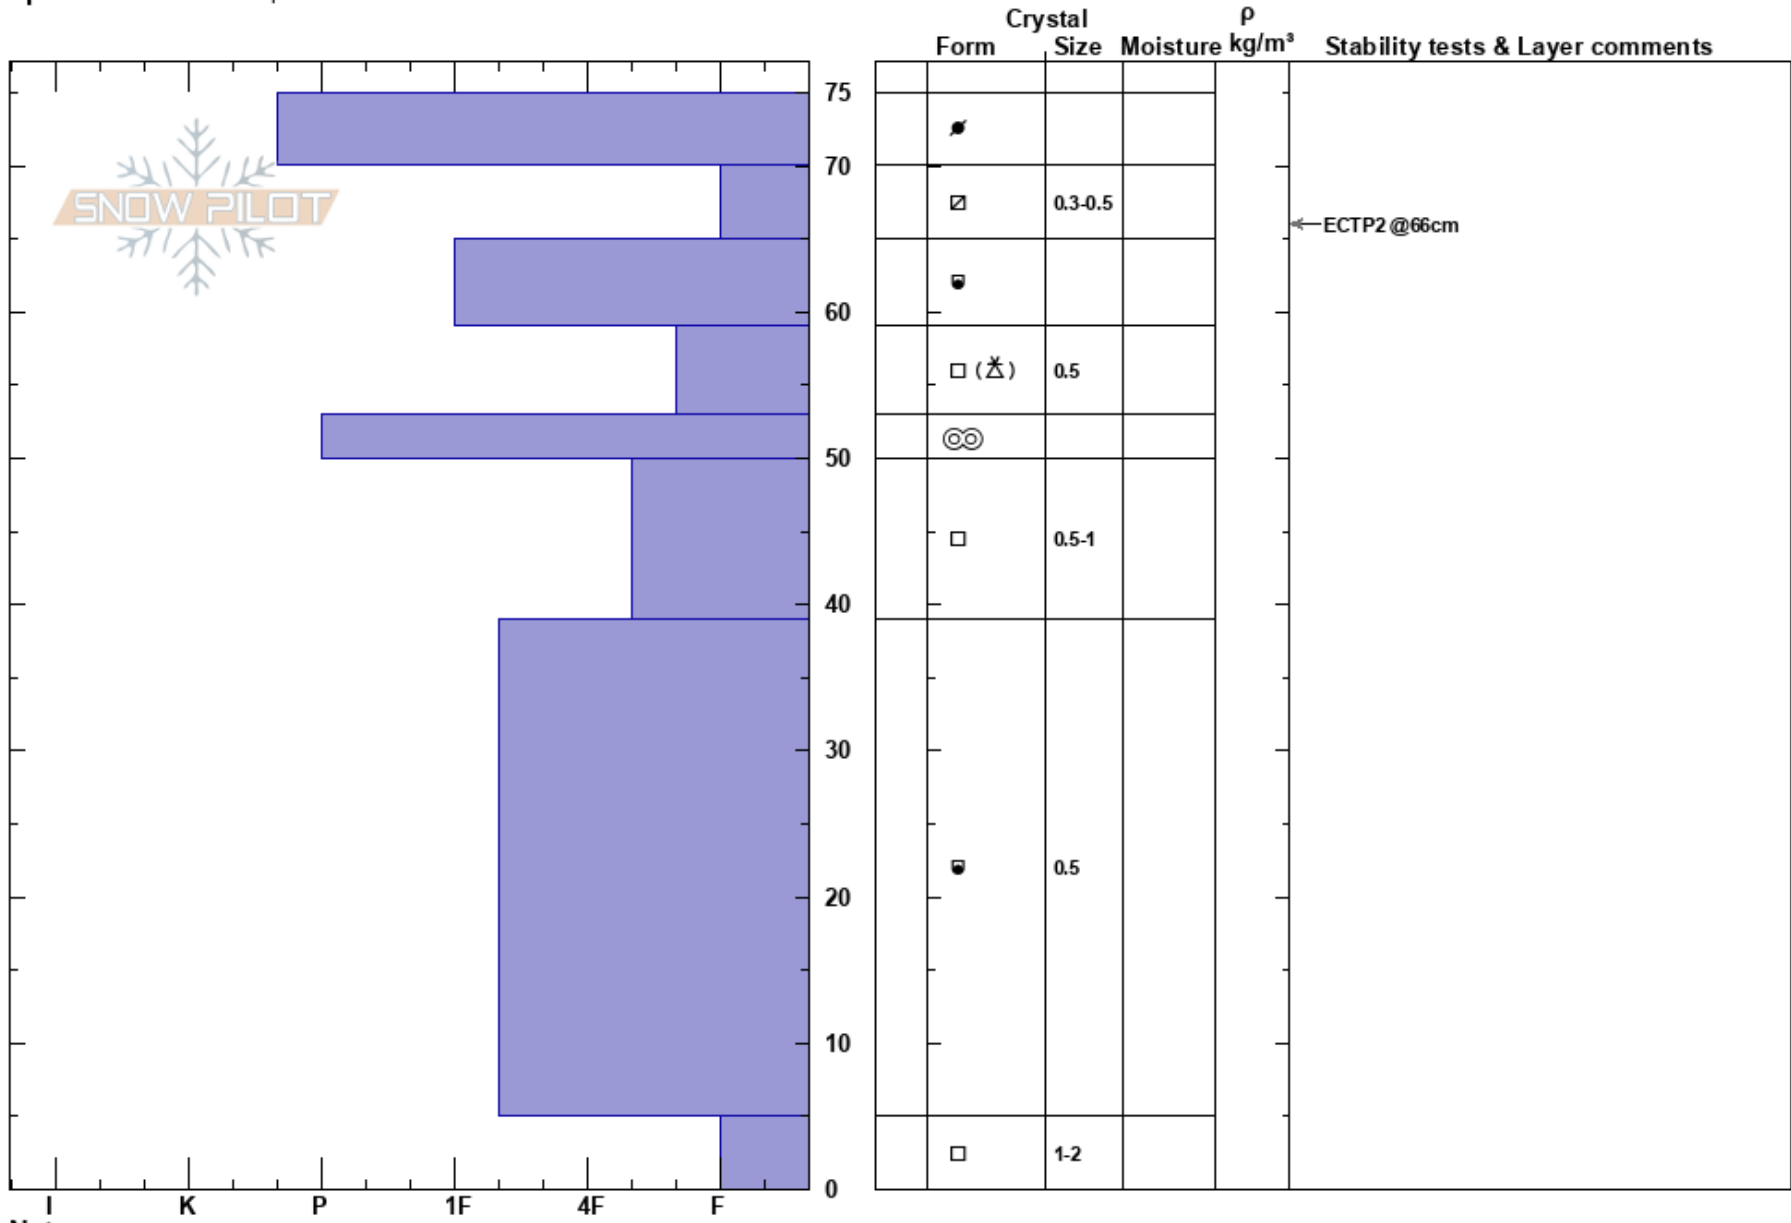

North Aspect ATL
Sangre de Cristo Range
NM

Andy Bond
11/20/2020 - 1:00pm

Co-ord:
Slope Angle: 34°
Wind Loading: no

Elevation: 12000 ft
Aspect: 10°

Specifics: We skied slope

Stability:

Air Temperature: -2°C

Sky Cover: CLR

Precipitation: NO

Wind: SW Calm

HS:75

PF:25

PS: 10

Layer Notes:

70-65cm: Problematic layer

Notes: