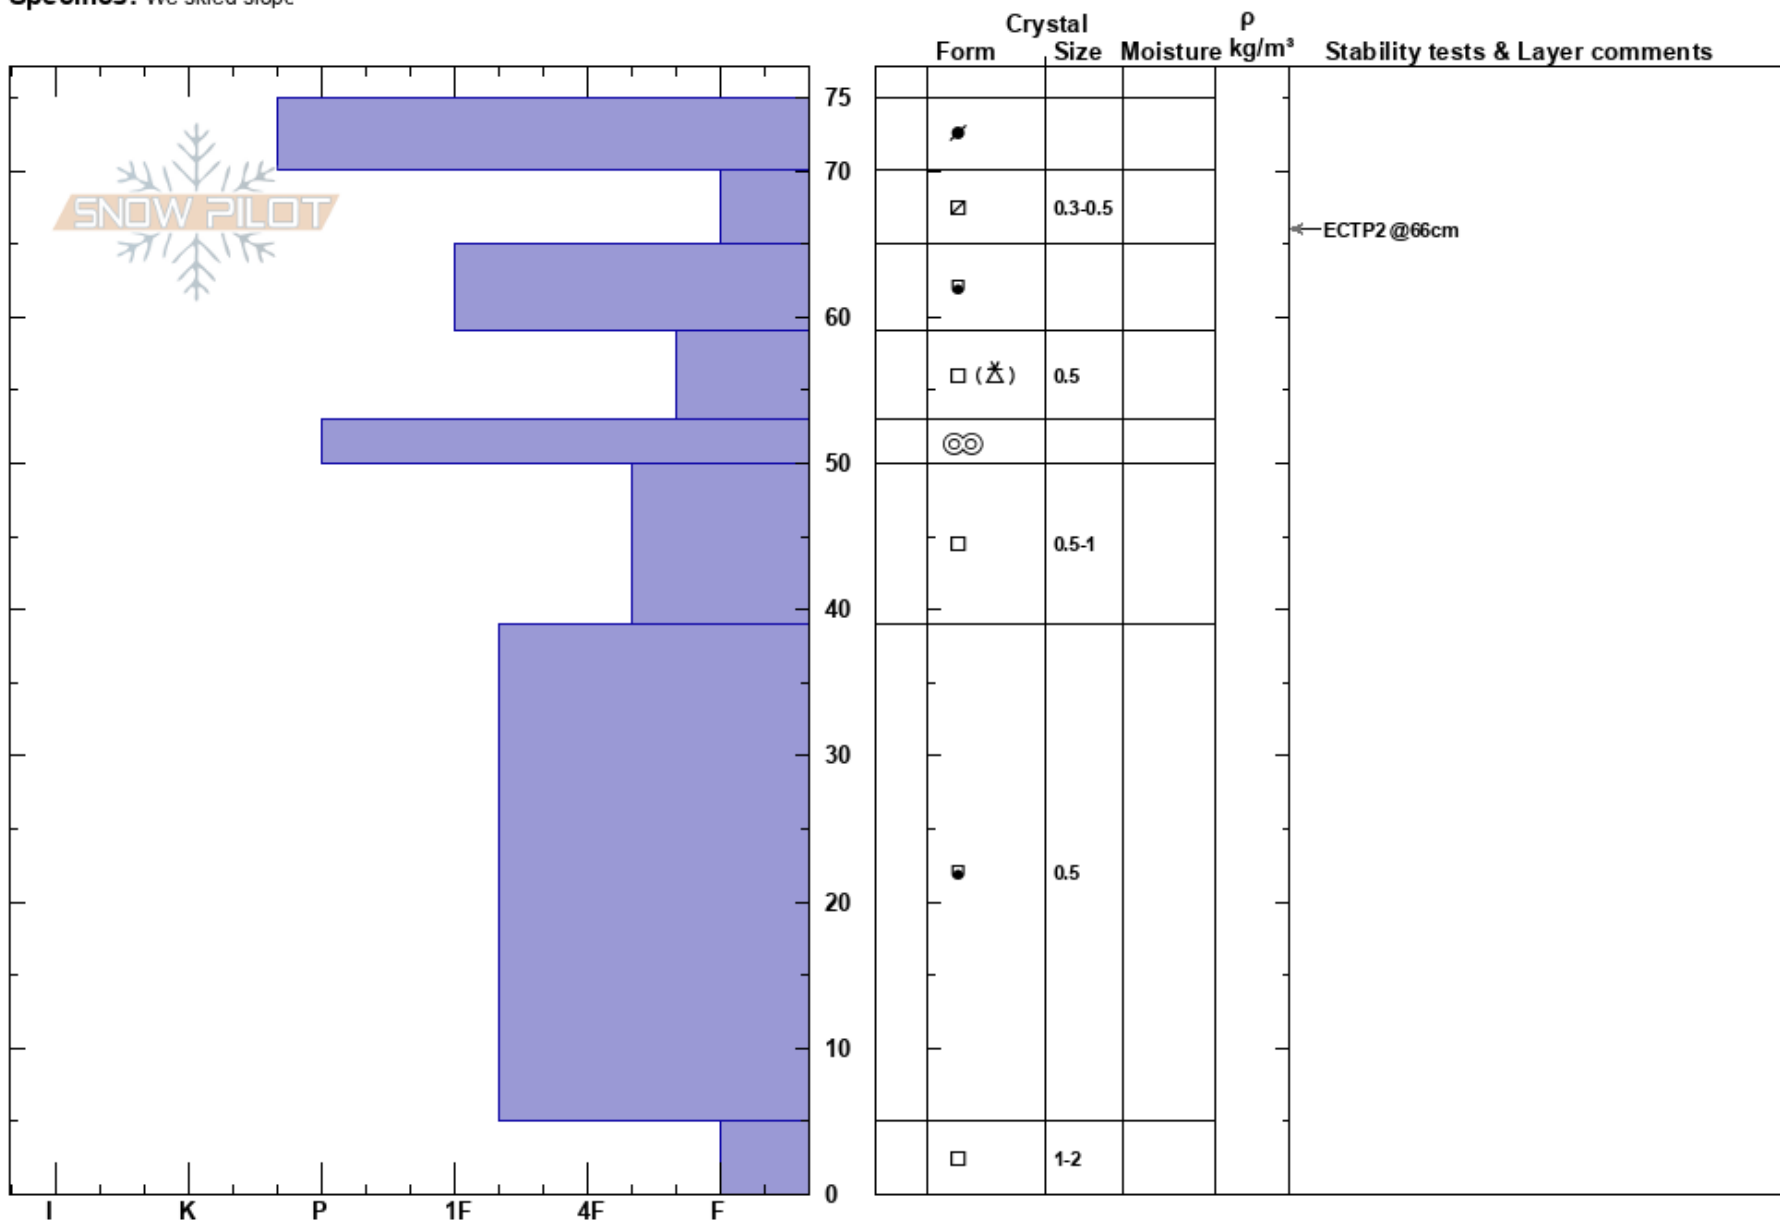

North Aspect ATL  
Sangre de Cristo Range  
NM

Andy Bond  
11/20/2020 - 1:00pm

Co-ord:  
Slope Angle: 34°  
Wind Loading: no

Elevation: 12000 ft  
Aspect: 10°

Specifics: We skied slope

Stability:

Air Temperature: -2°C

Sky Cover: CLR

Precipitation: NO

Wind: SW Calm

HS:75

PF:25

PS: 10

Layer Notes:

70-65cm: Problematic layer