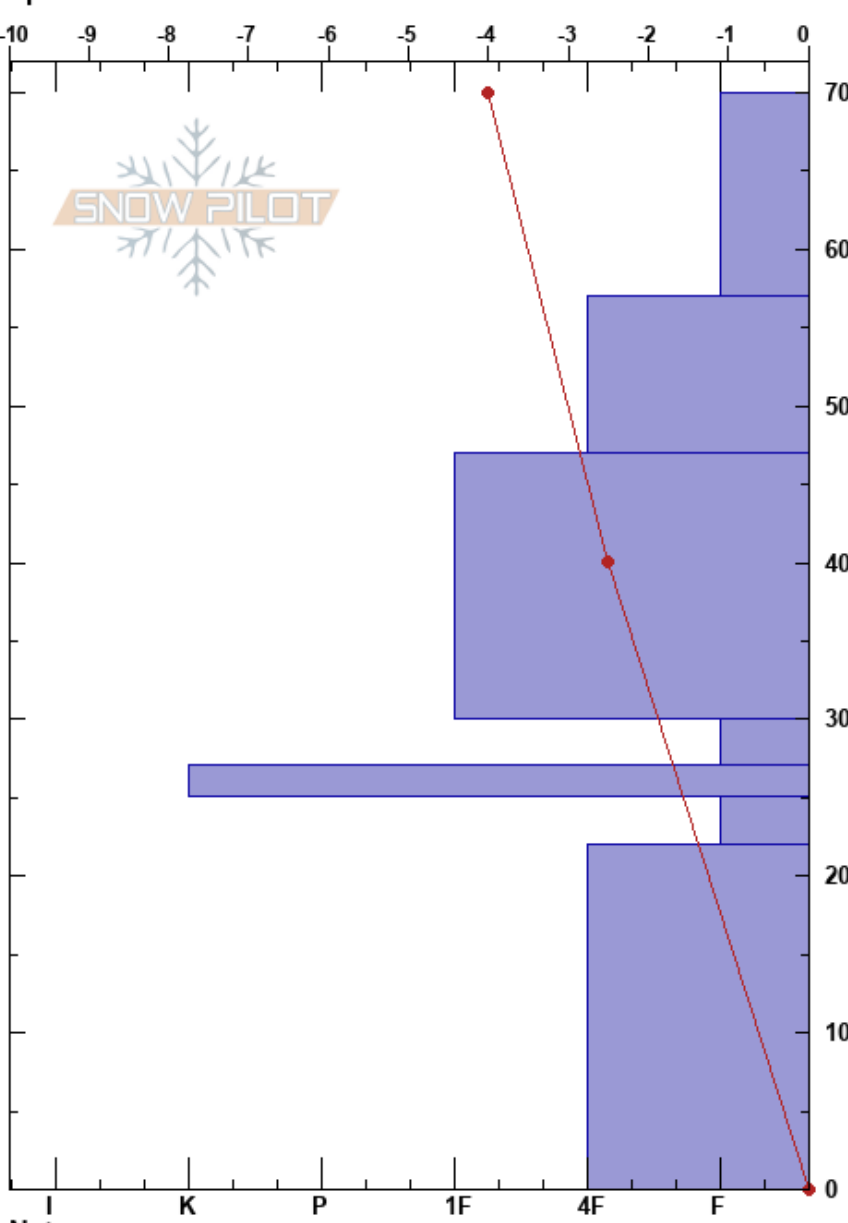

Bow Summit Plot
 Banff, Yoho and Kootenay
 AB

Stephen Holeczi
 19/11/2020 - 13:00
 Co-ord: 51.71355N, -116.48289W
 Slope Angle:
 Wind Loading:

Stability:
 Air Temperature: -4°C
 Sky Cover: OVC
 Precipitation: S2
 Wind: SW Calm

HS:70
 PF:50
 PS:40
 30-27cm: Problematic layer

Elevation: 2049 m
 Aspect:
 Specifics:

Form	Crystal		Moisture	ρ kg/m ³	Stability tests & Layer comments
	Size				
		3			
/r	2-3		D		
/	1-2		D		
/	1		D		
□	1-2				← CT3, SC @28cm on the face
=					
□	2				
□	2				