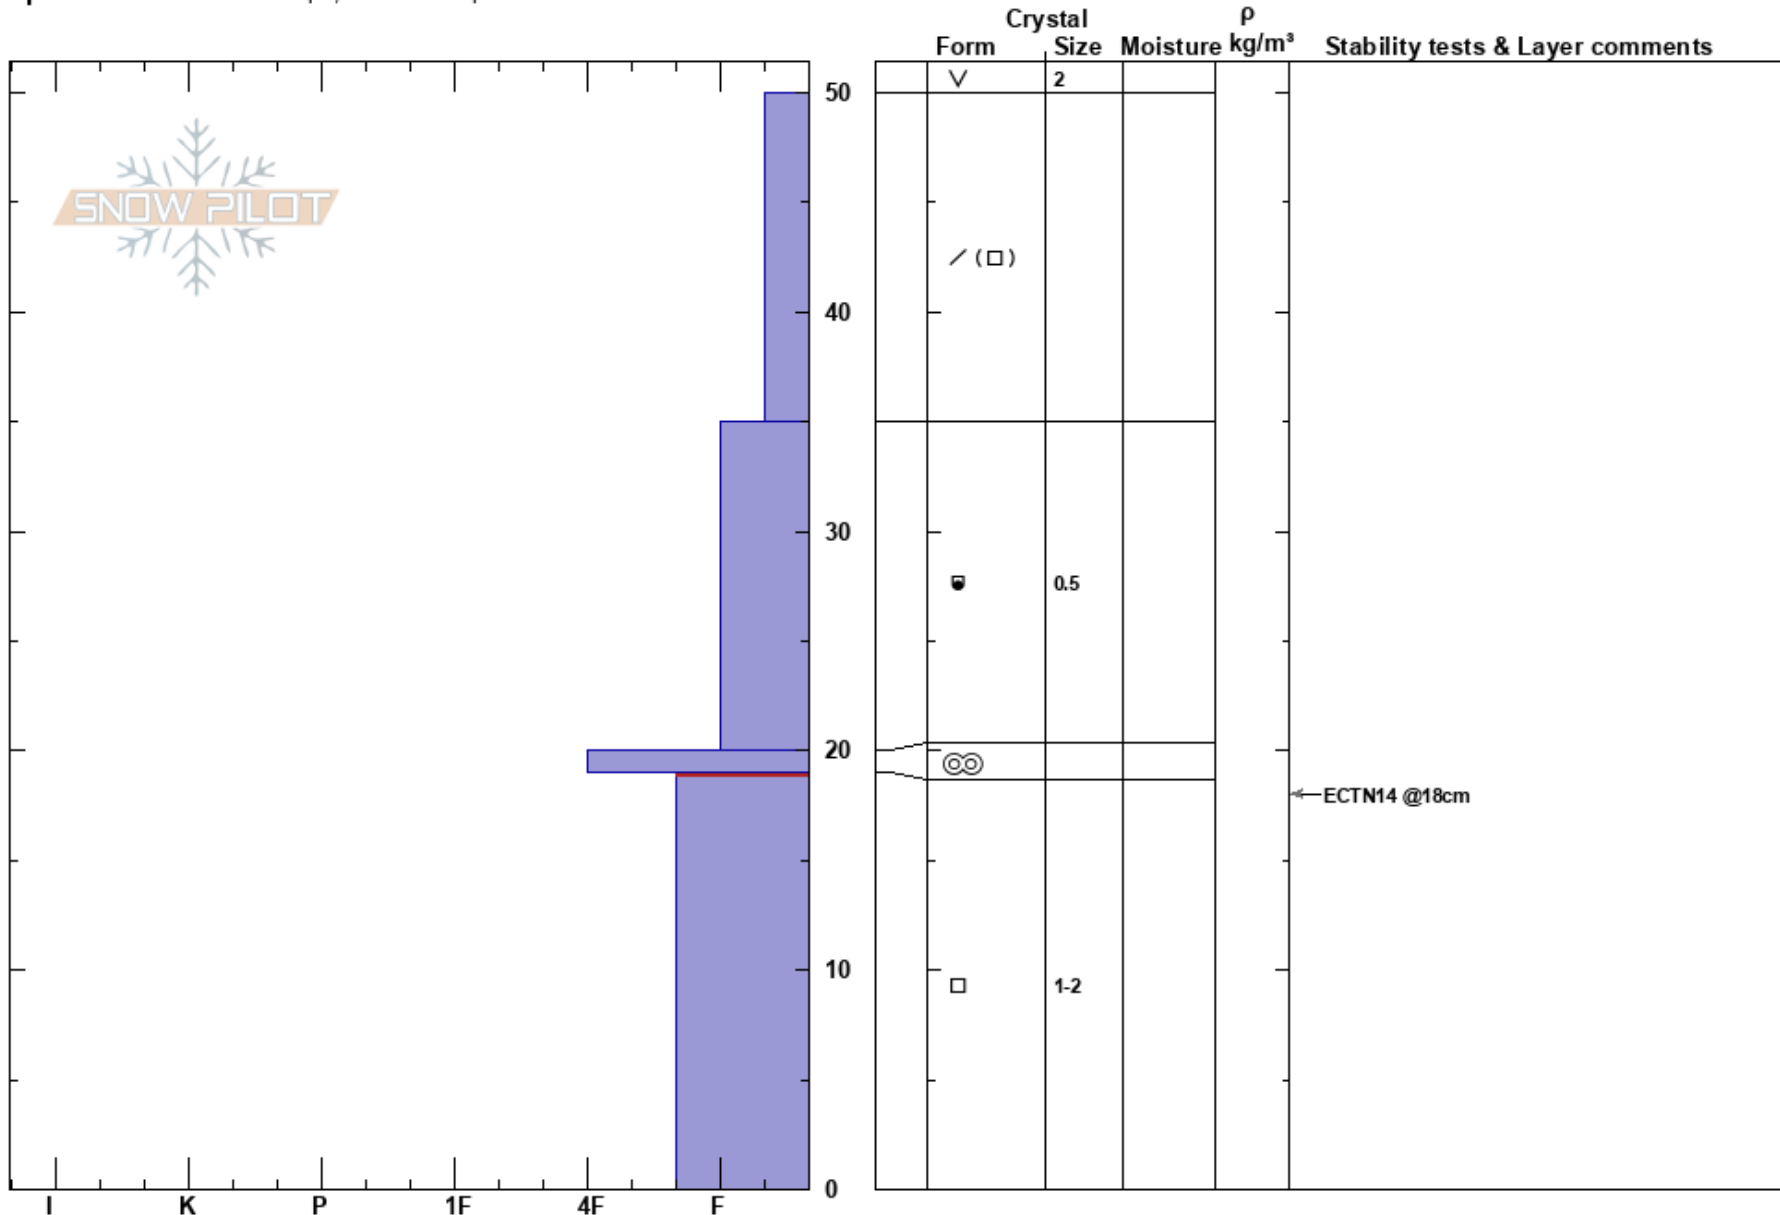

Tincan  
 Kenai Mountains  
 AK  
 Elevation: 2690 ft  
 Aspect: 287°

Andrew Schauer  
 11/19/2020 - 1:45pm  
 Co-ord: 60.78583N, -149.16330W  
 Slope Angle: 28°  
 Wind Loading: no

Stability: Good  
 Air Temperature:  
 Sky Cover: SCT  
 Precipitation: NO  
 Wind: E Moderate

HS:50  
 Layer Notes:  
 19-0cm: Problematic layer

Specifics: Ski tracks on slope; We skied slope

Notes: Lots of SH on SW-NW aspects, larger at lower elevation.