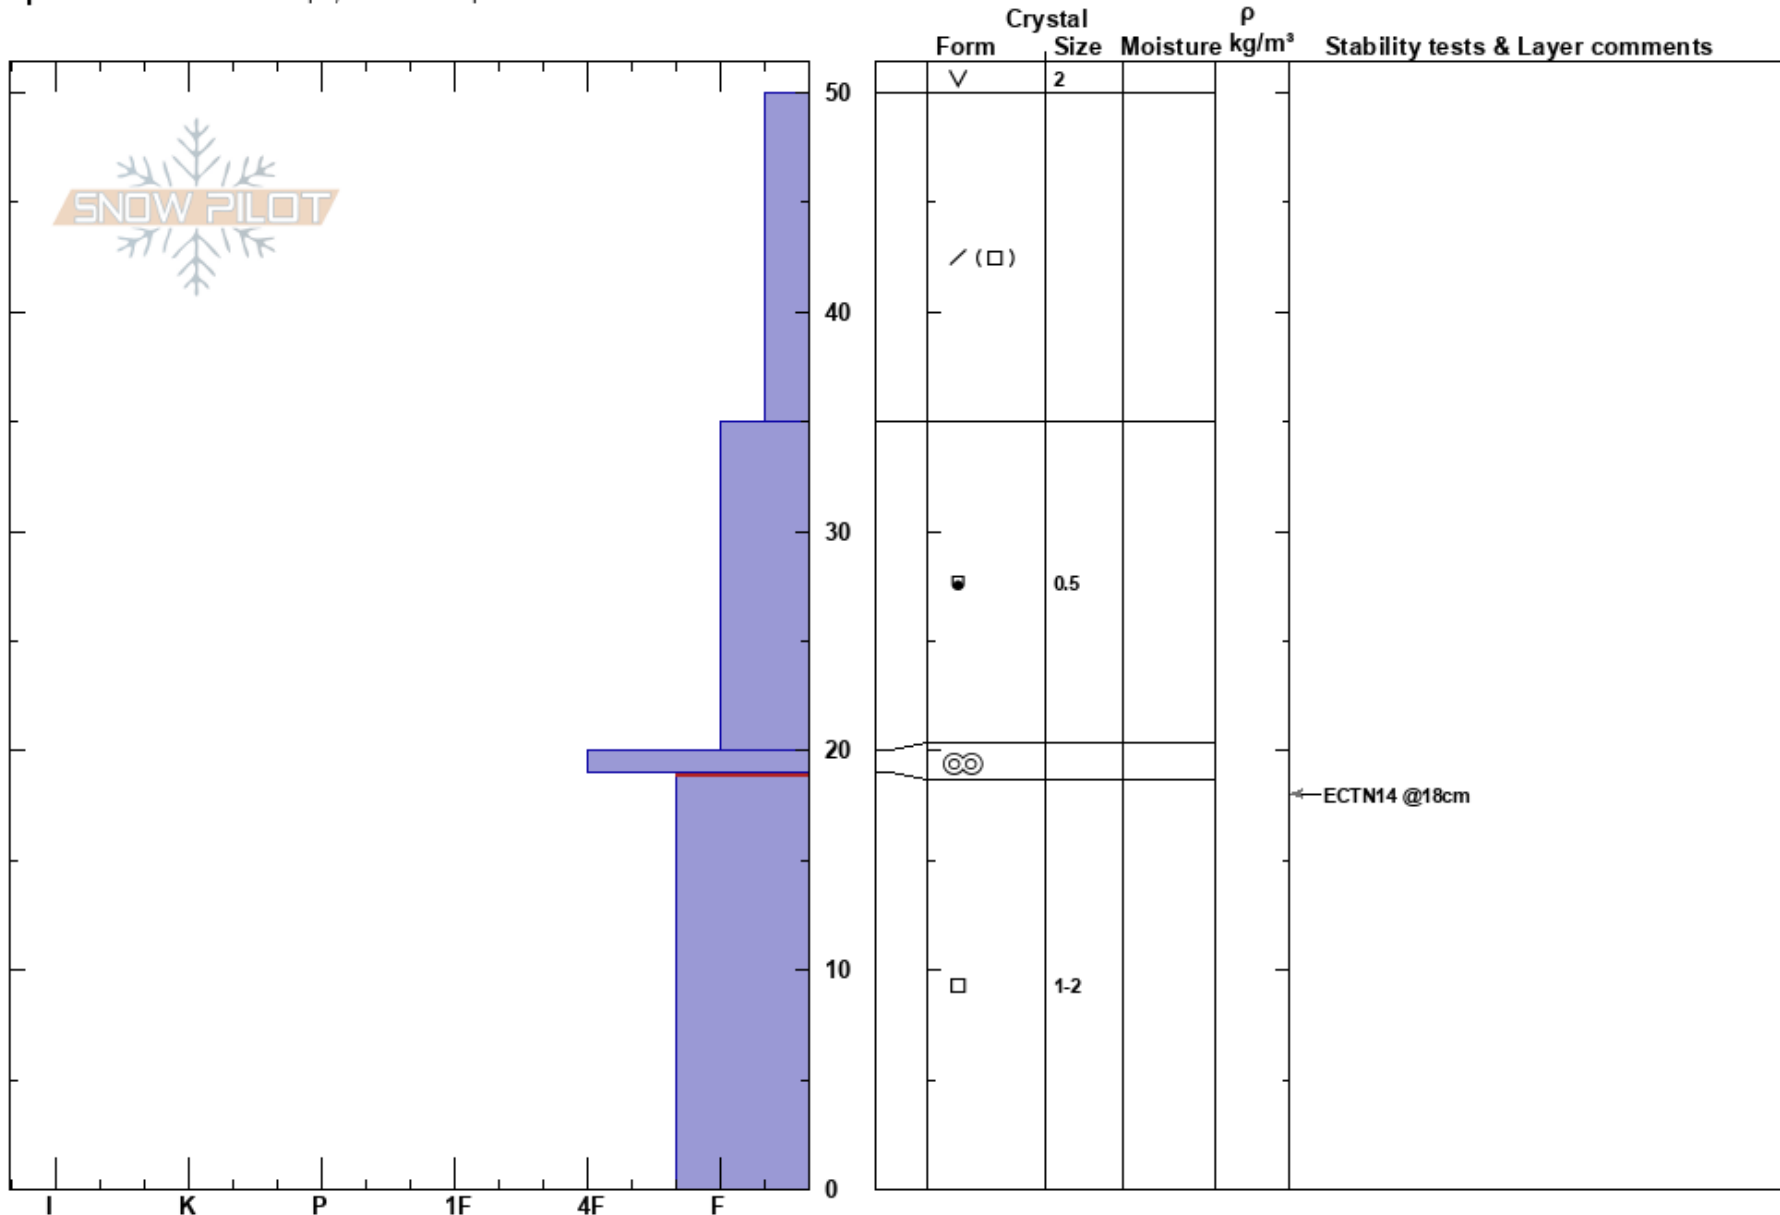

Tincan
 Kenai Mountains
 AK
 Elevation: 2690 ft
 Aspect: 287°

Andrew Schauer
 11/19/2020 - 1:45pm
 Co-ord: 60.78583N, -149.16330W
 Slope Angle: 28°
 Wind Loading: no

Stability: Good
 Air Temperature:
 Sky Cover: SCT
 Precipitation: NO
 Wind: E Moderate

HS:50
 Layer Notes:
 19-0cm: Problematic layer

Specifics: Ski tracks on slope; We skied slope

Notes: Lots of SH on SW-NW aspects, larger at lower elevation.