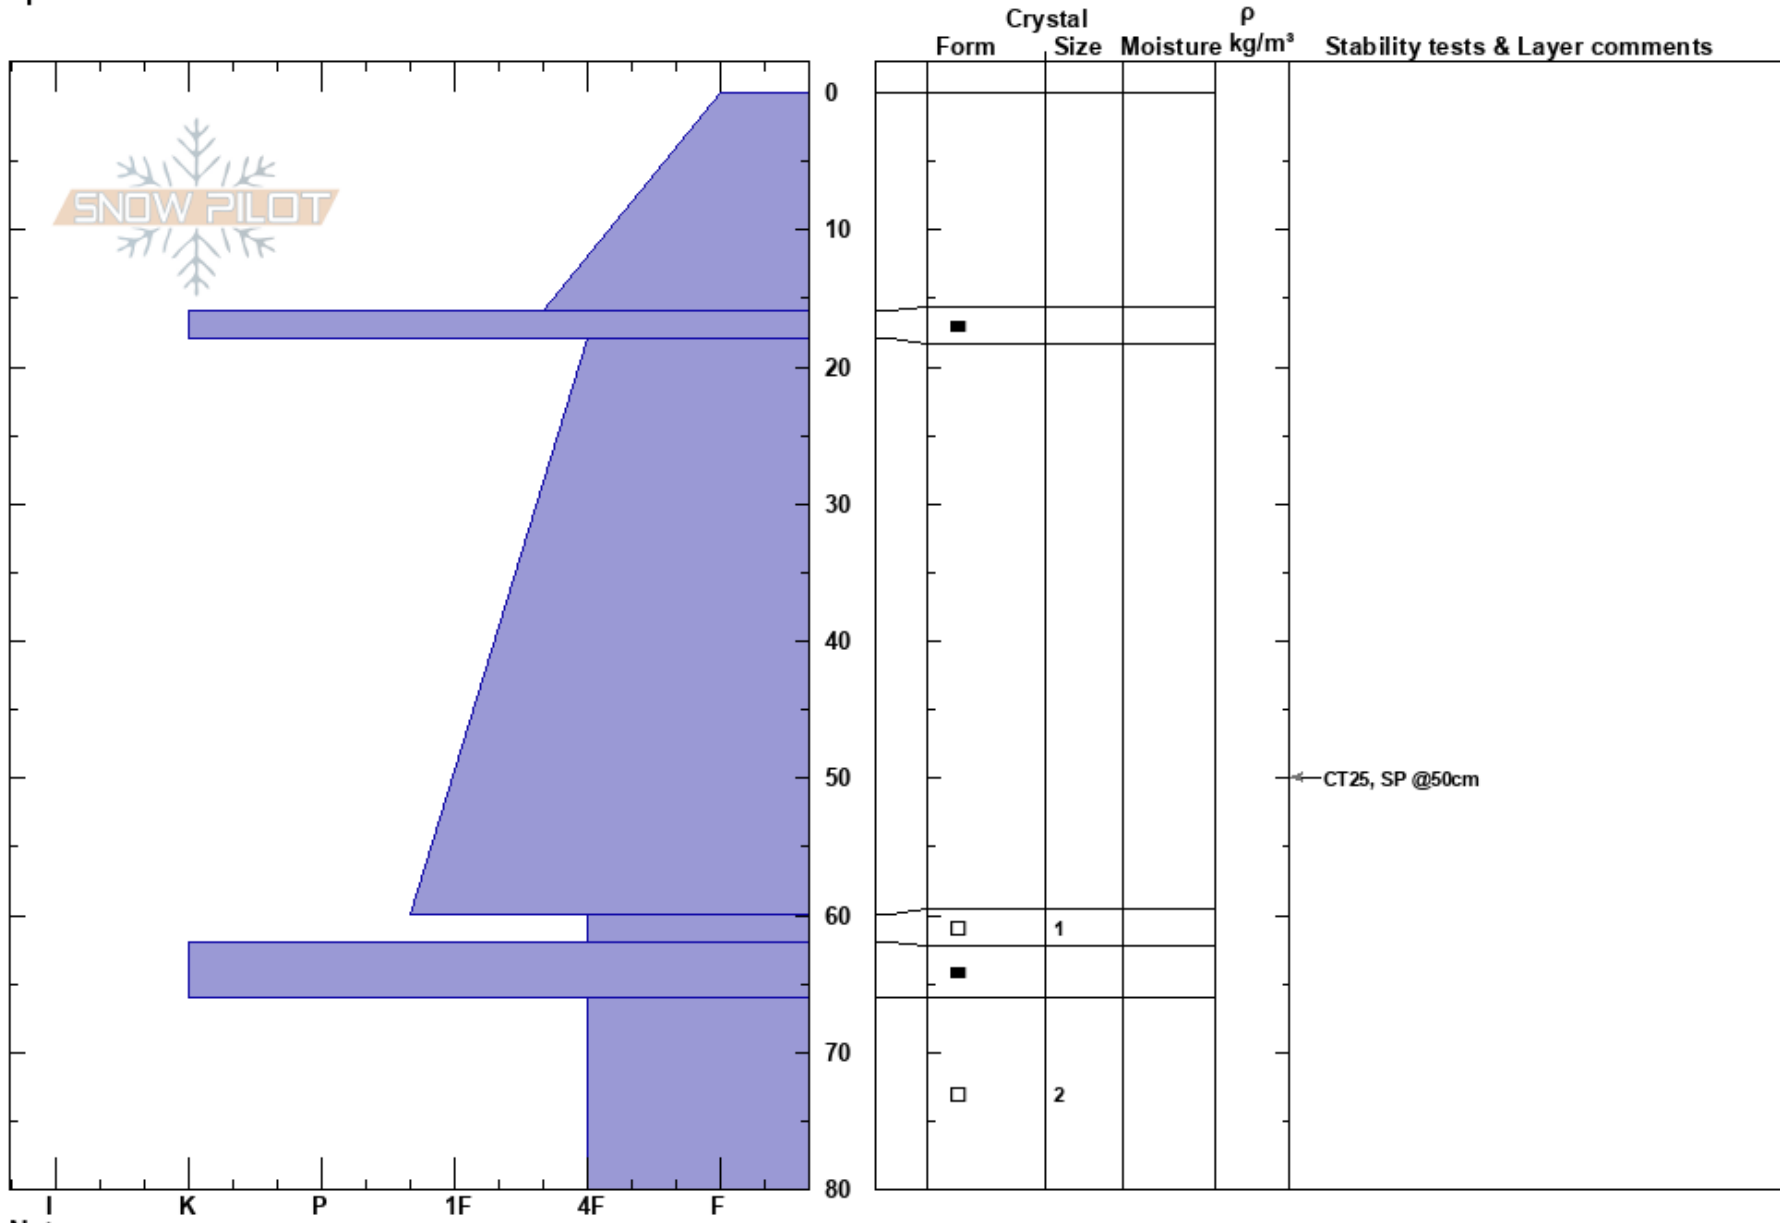

Cornice Ridge  
 Selkirks  
 BC  
 Elevation: 1946 m  
 Aspect: NE  
 Specifics:

Judson Wright  
 19/11/2020 - 12:00  
 Co-ord: 11U 496434W 5434647N  
 Slope Angle: 30°  
 Wind Loading:

Stability:  
 Air Temperature: -5°C  
 Sky Cover: X  
 Precipitation: S1  
 Wind: SW Light Breeze

HS:80  
 PF:50  
 PS:15  
 Layer Notes:

Notes: