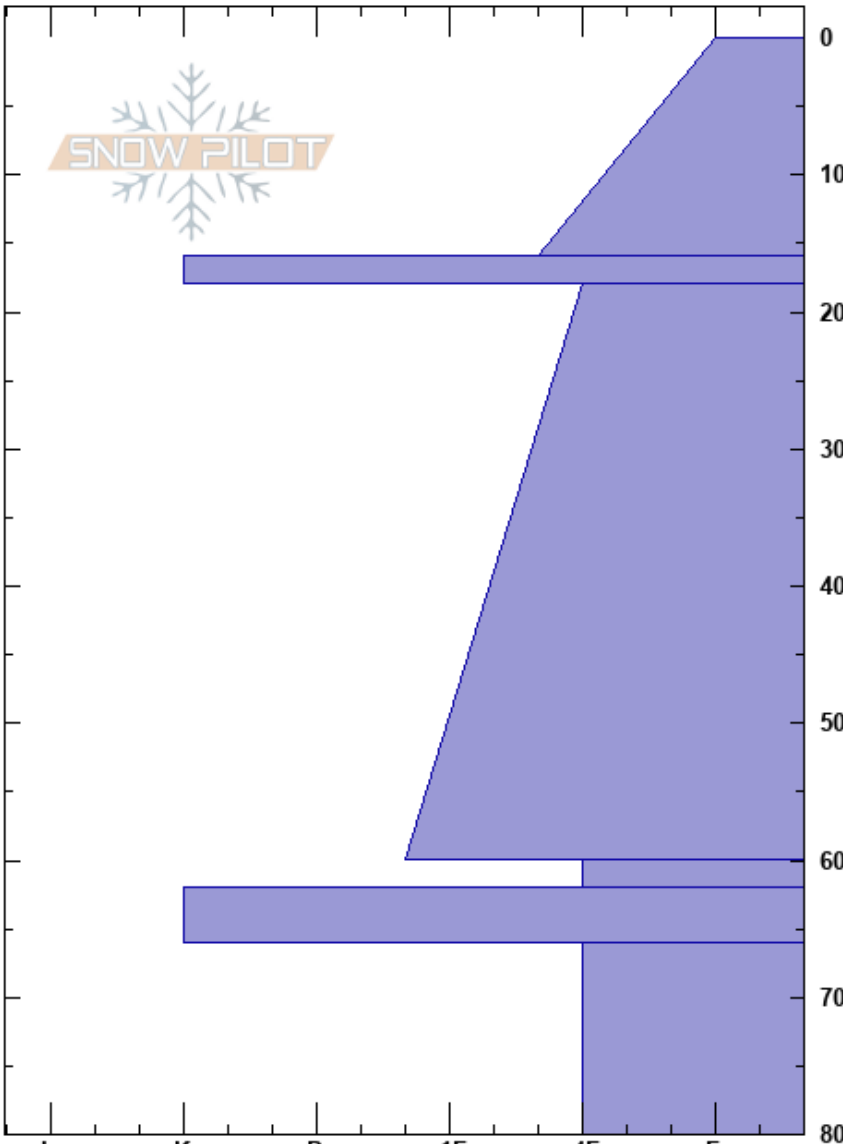

Cornice Ridge
 Selkirks
 BC
 Elevation: 1946 m
 Aspect: NE
 Specifics:

Judson Wright
 19/11/2020 - 12:00
 Co-ord: 11U 496434W 5434647N
 Slope Angle: 30°
 Wind Loading:

Stability:
 Air Temperature: -5°C
 Sky Cover: X
 Precipitation: S1
 Wind: SW Light Breeze

HS:80
 PF:50
 PS:15
 Layer Notes:

Form	Crystal		Moisture	ρ kg/m³	Stability tests & Layer comments
	Size	Size			
■					
□	1				
■					
□	2				

← CT25, SP @50cm

Notes: