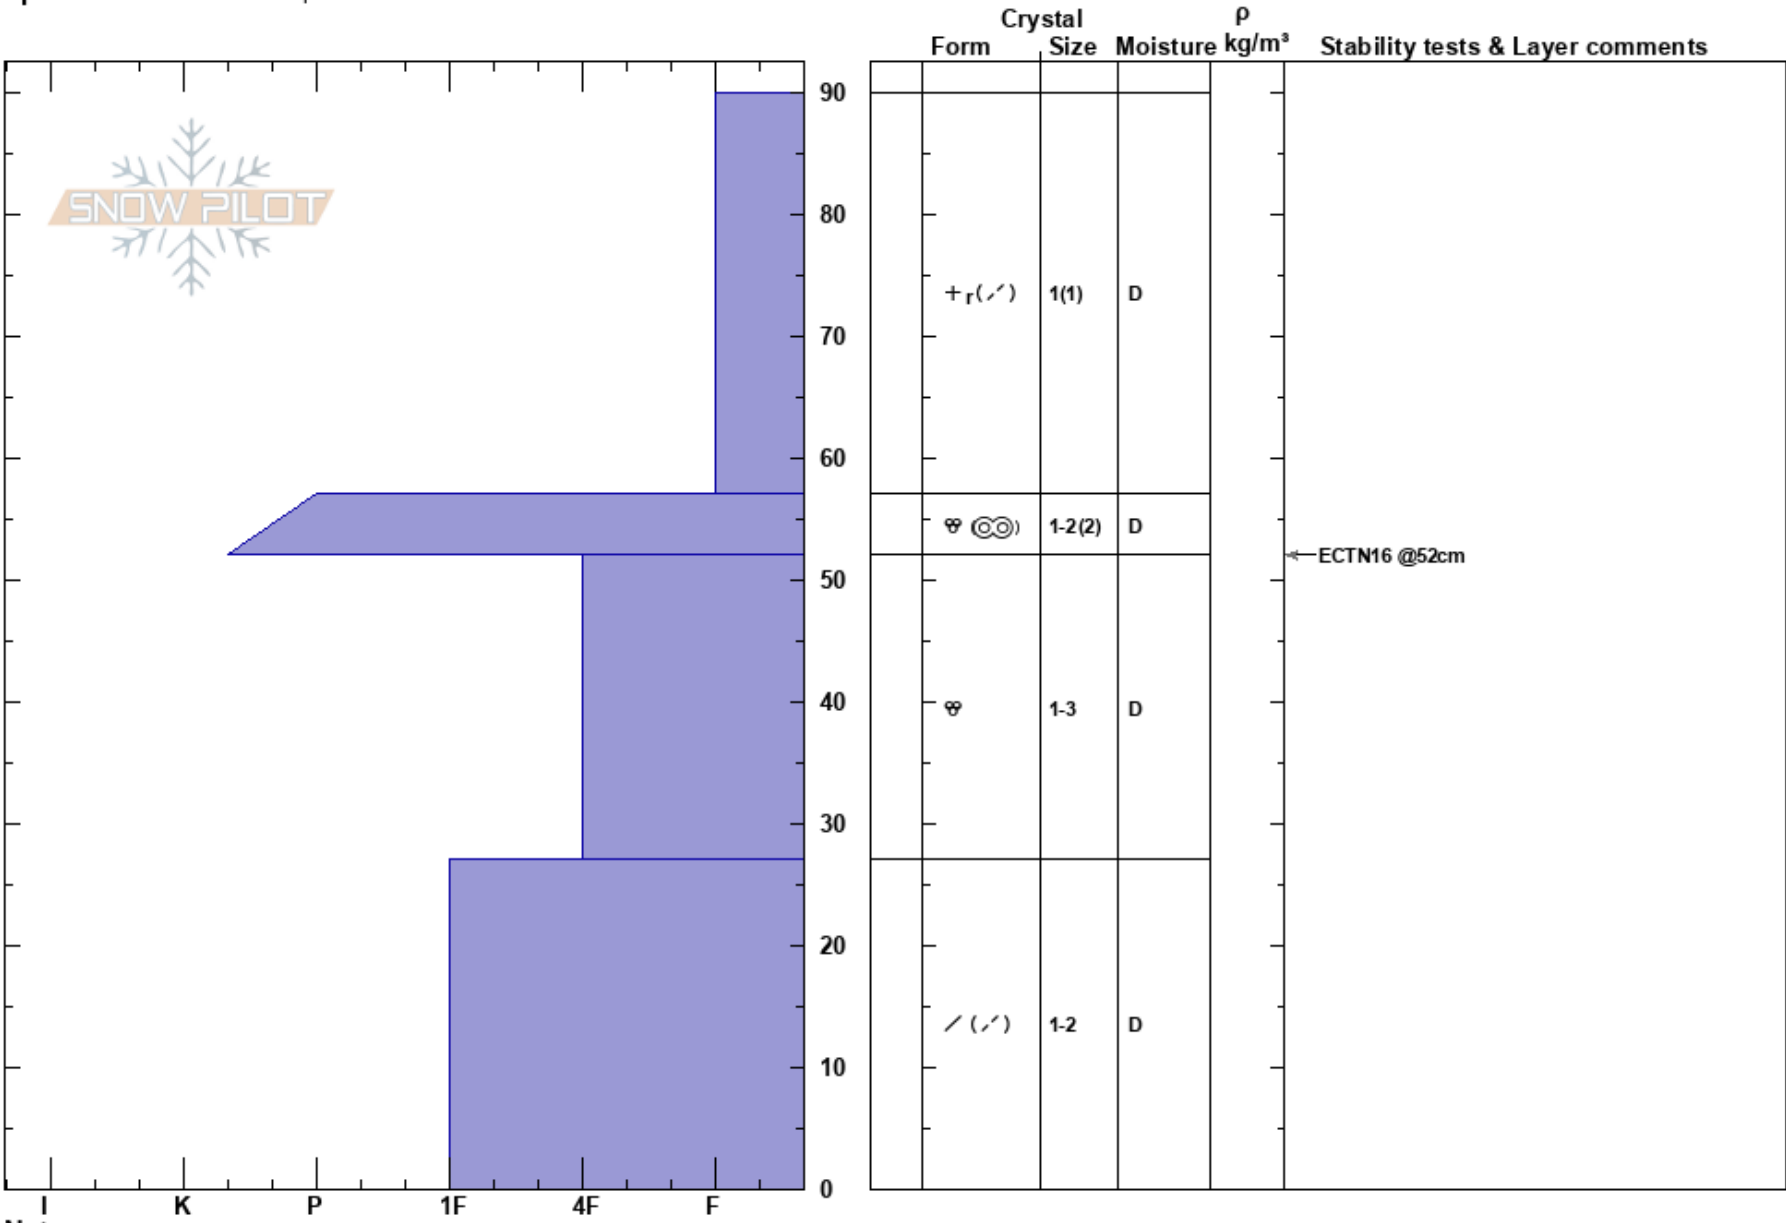

Mt Bachelor base
 Mt Bachelor Area
 OR
 Elevation: 6424 ft
 Aspect: N
 Specifics: Ski tracks on slope

Radley Clothier
 11/19/2020 - 1:00pm
 Co-ord: 44.00180N, -121.67805W
 Slope Angle: 22°
 Wind Loading: no

Stability: HS:90
 Air Temperature: -4°C
 Sky Cover: BKN
 Precipitation: S-1
 Wind: W Light Breeze

Layer Notes:

Notes: